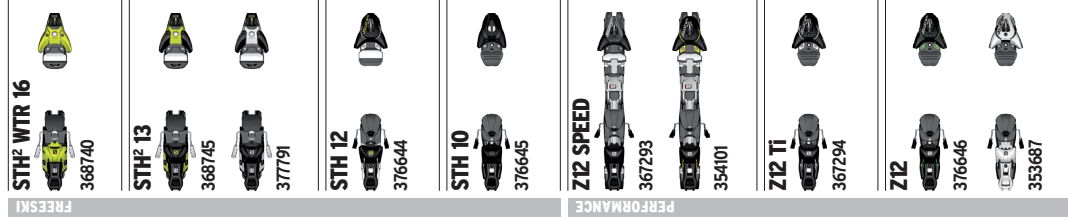

ОБЗОР КОМПЛЕКЦИИ КРЕПЛЕНИЙ СЕЗОНА 2015/16

SKI-СТОП	ШКАЛА DIN	ДИАПАЗОН РЕГУЛИРОВКИ (мм)	ВЕС ПОПУЛЯРЫ (г)	ВЫСОТА (мм)	ВЕС ГОРНОЛЫЖНИКА (кг)	ОПРЕДЕЛЕННАЯ МИКРОРЕГУЛИРОВКА ПЛОСКОСТИ	АВТОМАТИЧЕСКАЯ РЕГУЛИРОВКА ВЫСОТЫ	АВТОМАТИЧЕСКАЯ РЕГУЛИРОВКА ГЛУКОСТИ	УПРЯМЛЯЮЩИЙ ГРИП	РУЧНАЯ РЕГУЛИРОВКА ВЫСОТЫ	SCF pedal - Slider	Elastic pedal	XL Stop pedal (60mm)	Prins boot compatible only	Alpine (оронкаемый)	WTR (Walk To Ride)	MNC (Multi Norm Certified)	Возвращение	Возвращение/гетти	ОСОБЕННОСТИ	КОМПОНЕНТЫ КОМПЛЕКТА КРЕПЛЕНИЯ + SKI-СТОП
C90 C100 C115 C130	7-16	3	1220	24	>60	Определенная микрорегулировка плоскости	Автоматическая регулировка высоты	Автоматическая регулировка глубины	Упрямляющий грип	Ручная регулировка высоты	SCF pedal - Slider	Elastic pedal	XL Stop pedal (60mm)	Prins boot compatible only	Alpine (оронкаемый)	WTR (Walk To Ride)	MNC (Multi Norm Certified)	Возвращение	Возвращение/гетти	Оversized platform Low profile Chassis Stroop heel Heel flex interface +Elastic travel Progressive transfer pads 3D Driver Toe	L35124300 (BC Brake) L36127400 (Binding)
C90 C100 C115 C130	5-13	3	1145	24	50-125	Определенная микрорегулировка плоскости	Автоматическая регулировка высоты	Автоматическая регулировка глубины	Упрямляющий грип	Ручная регулировка высоты	SCF pedal - Slider	Elastic pedal	XL Stop pedal (60mm)	Prins boot compatible only	Alpine (оронкаемый)	WTR (Walk To Ride)	MNC (Multi Norm Certified)	Возвращение	Возвращение/гетти	Оversized platform Low profile Chassis Heel Flex Interface Strong Heel +Elastic travel Progressive Transfer pads 3D Driver Toe	376641 (Binding - Black/White) L36127900 (Binding - Black/Yellow) L35124300 (BC Brake)
B90 R100	4-12	2	1025	17,5	42-120	Определенная микрорегулировка плоскости	Автоматическая регулировка высоты	Автоматическая регулировка глубины	Упрямляющий грип	Ручная регулировка высоты	SCF pedal - Slider	Elastic pedal	XL Stop pedal (60mm)	Prins boot compatible only	Alpine (оронкаемый)	WTR (Walk To Ride)	MNC (Multi Norm Certified)	Возвращение	Возвращение/гетти	Low profile Chassis Steel platform	
B90 B100	3-10	3	970	16,5	30-107	Определенная микрорегулировка плоскости	Автоматическая регулировка высоты	Автоматическая регулировка глубины	Упрямляющий грип	Ручная регулировка высоты	SCF pedal - Slider	Elastic pedal	XL Stop pedal (60mm)	Prins boot compatible only	Alpine (оронкаемый)	WTR (Walk To Ride)	MNC (Multi Norm Certified)	Возвращение	Возвращение/гетти	Low profile Chassis Toolless mounting & adjustment	
S90 S100 S115 S15	4-12	13	1440	23	42-120	Определенная микрорегулировка плоскости	Автоматическая регулировка высоты	Автоматическая регулировка глубины	Упрямляющий грип	Ручная регулировка высоты	SCF pedal - Slider	Elastic pedal	XL Stop pedal (60mm)	Prins boot compatible only	Alpine (оронкаемый)	WTR (Walk To Ride)	MNC (Multi Norm Certified)	Возвращение	Возвращение/гетти	Low profile Chassis Ti	
B80 B90 B100	4-12	3	937	16,5	42-120	Определенная микрорегулировка плоскости	Автоматическая регулировка высоты	Автоматическая регулировка глубины	Упрямляющий грип	Ручная регулировка высоты	SCF pedal - Slider	Elastic pedal	XL Stop pedal (60mm)	Prins boot compatible only	Alpine (оронкаемый)	WTR (Walk To Ride)	MNC (Multi Norm Certified)	Возвращение	Возвращение/гетти	Low profile Chassis	
B80 B90 B100	4-12	3	1050	16,5	42-120	Определенная микрорегулировка плоскости	Автоматическая регулировка высоты	Автоматическая регулировка глубины	Упрямляющий грип	Ручная регулировка высоты	SCF pedal - Slider	Elastic pedal	XL Stop pedal (60mm)	Prins boot compatible only	Alpine (оронкаемый)	WTR (Walk To Ride)	MNC (Multi Norm Certified)	Возвращение	Возвращение/гетти	Low profile Chassis