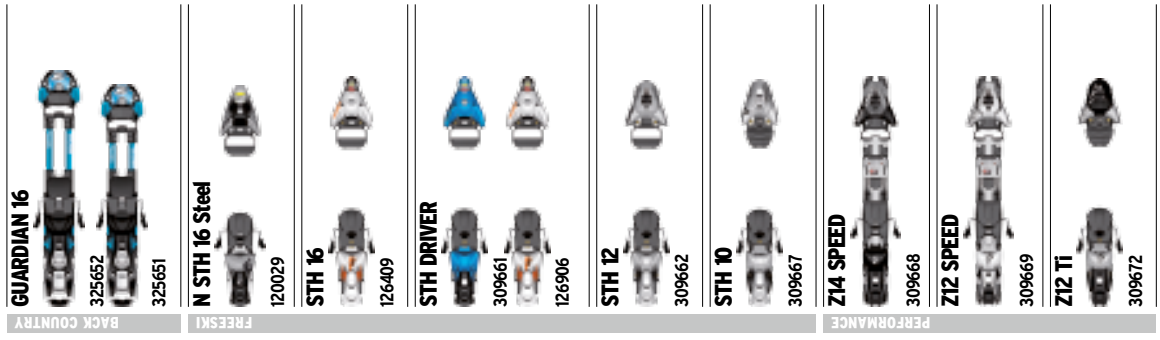

PRICE	BRAKE	DIN SCALE	ADJUSTMENT RANGE (MM)	ADJUSTMENT RANGE (US)	WEIGHT PER 1/2PAIR	HEIGHT IN MM	SKIER WEIGHT (KG)	SKIER WEIGHT (LBS)	WING ADJUSTMENT	PEDAL	NORMS	SPECIFIC FEATURE	Removable Brake
BACK COUNTRY	C100 C115	7-16	55	7	1480	26	>60	>130	Micro independent wings adjustment	SCP pedal - Slider	Adult norms	Over sized platform	
									Automatic wing adjustment		Senior/Junior Norms		
BACK COUNTRY	R100	9-16	19	2.5	1410	17.5	>95	>209	Micro independent wings adjustment	XL Stamp pedal (65)	Adult norms	Steel platform	
									Automatic wing adjustment		Senior/Junior Norms		
BACK COUNTRY	R115 R130	9-16	19	2.5	1161	17.5	>95	>209	Micro independent wings adjustment	SCP pedal - Slider	Adult norms	Steel platform	
									Automatic wing adjustment		Senior/Junior Norms		
BACK COUNTRY	R100 R115 R90 R100	6-14 4-12	19	2.5	1060	17.5	58-130 42-120	127-286 92-264	Micro independent wings adjustment	XL Stamp pedal (65)	Adult norms	Steel platform	
									Automatic wing adjustment		Senior/Junior Norms		
BACK COUNTRY	R100 R115	4-12	19	2.5	1025	17.5	42-120	92-264	Micro independent wings adjustment	SCP pedal - Slider	Adult norms	Steel platform	
									Automatic wing adjustment		Senior/Junior Norms		
BACK COUNTRY	R90 R100	3-10	28	3.5	970	16.5	30-107	66-235	Micro independent wings adjustment	SCP pedal - Slider	Adult norms	Steel platform	
									Automatic wing adjustment		Senior/Junior Norms		
PERFORMANCE	S75 S100	6-14	100	13	1494	23	58-130	127-286	Micro independent wings adjustment	SCP pedal - Slider	Adult norms	Steel platform	
									Automatic wing adjustment		Senior/Junior Norms		
PERFORMANCE	S75 S90	4-12	100	13	1440	23	42-120	92-264	Micro independent wings adjustment	SCP pedal - Slider	Adult norms	Steel platform	
									Automatic wing adjustment		Senior/Junior Norms		
PERFORMANCE	B80 B90	4-12	28	3.5	937	16.5	42-120	92-264	Micro independent wings adjustment	SCP pedal - Slider	Adult norms	Steel platform	
									Automatic wing adjustment		Senior/Junior Norms