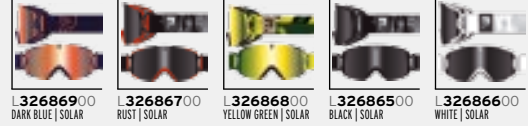

X-VIEW

X-VIEW12 ML

L32686900 DARK BLUE | SOLAR L32686700 RUST | SOLAR L32686800 YELLOW GREEN | SOLAR L32686500 BLACK | SOLAR L32686600 WHITE | SOLAR

X-VIEW POLA

L32687000 BLACK | POLARIZED

X-VIEW M/XTRA LENS

L32729100 BLACK | UNIVERSAL