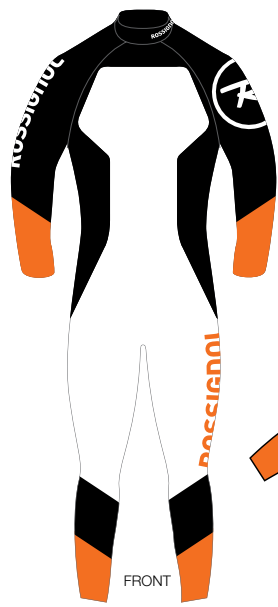

RK2P104

LEG PROTEC SR

MATERIAL: POLYPROPYLENE + ELASTOMER
SIZES: TU

RK8PB00

HAND PROTECTION

CERTIFICATION: CE-CAT 1
MATERIAL: NYLON + ELASTOMER
SIZES: TU / Ø 18

RKPB00

LEG PROTEC JR

MATERIAL: POLYPROPYLENE + ELASTOMER
SIZES: TU

RK7PB05

CFK SHAFT PROTECTION

MATERIAL: NYLON + ELASTOMER
SIZES: TU

RK6PK10

INTEGRAL HAND PROTECTION

CERTIFICATION: CE-CAT 1
MATERIAL: NYLON + ELASTOMER
SIZES: TU

RK2P102

CHRISTOF INNERHOFER

GIANT SUIT

ADULT S/M/L/XL/XXL

RL0S01A

SLALOM JACKET

ADULT S/M/L/XL/XXL

RL0S03A