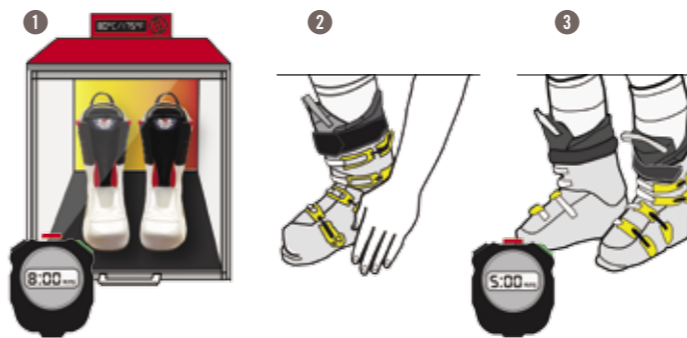

80°C / 175°F

PRIMALOFT® LINER.

PRIMALOFT® IS FEATURED EXCLUSIVELY IN THE 2015-16 BOOT LINEUP.

Engineered for function and comfort, Primaloft® is implemented into our boots, because, simply, it enhances the liners ability to resist water, recover from compression, and keep skiers feet warm.