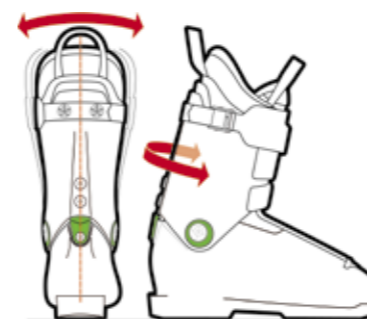

NEW DOBERMANN GP SERIES

THE NEW STANDARD IN HIGH PERFORMANCE SKI BOOTS

At Nordica we create ski boots that both fit and perform at the highest level. This engrained philosophy was front and center in the development and design of the all-new Dobermann GP series. Starting from the ground up, using both the most modern technologies and over 75 years of boot design and development knowledge to build the most anatomical high performance boot on the market, Nordica is proud to introduce the Dobermann GP. Inspired and born from racing, the Dobermann GP features a 98mm mono injected pu performance shell design, an intuitive easy entry in-step, an all new high performance custom cork liner, a Full Motion Pivot alignment system and a revolutionary new Power Driver Strap design. Nordica packed the best of 75 years of boot building experience into the Dobermann GP to create a high performance experience skiers will love

FULL MOTION PIVOT

Customers seeking high performance boots need products they can tweak and adjust to help them achieve their optimal performance. The full motion pivot moves both laterally and horizontally, up to 2mm's, ensuring not only correct lower leg angles but also that the knees are driving and tracking in the right direction as a skier moves through the turn.