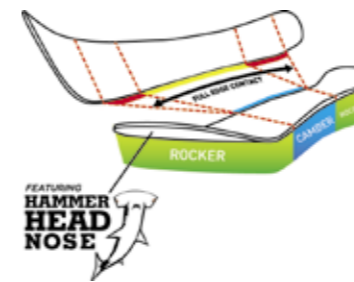

CAMROCK PROFILE

POWDER

Powder camROCK! skis are built to ski powder in ways never before thought possible. With significant rocker in the tip and tail, these skis float effortlessly. By retaining a bit of camber under foot, these skis are still exceptionally stable and track comfortably in all snow conditions. Yes, even on the hard pack! The very low, broad, "Hammerhead Nose" design maximizes on edge snow contact while reducing unstable tip vibration that is a common in other rockered skis.