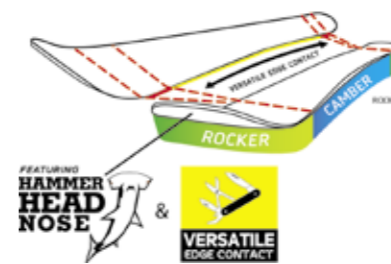

BALSA CORE CA

A Microlam designed exclusively for women.

CAMROCK PROFILE

POWDER

Powder camROCK! skis are built to ski powder in ways never before thought possible. With significant rocker in the tip and tail, these skis float effortlessly. By retaining a bit of camber under foot, these skis are still exceptionally stable and track comfortably in all snow conditions. Yes, even on the hard pack! The very low, broad, "Hammerhead Nose" design maximizes on edge snow contact while reducing unstable tip vibration that is a common in other rockered skis.