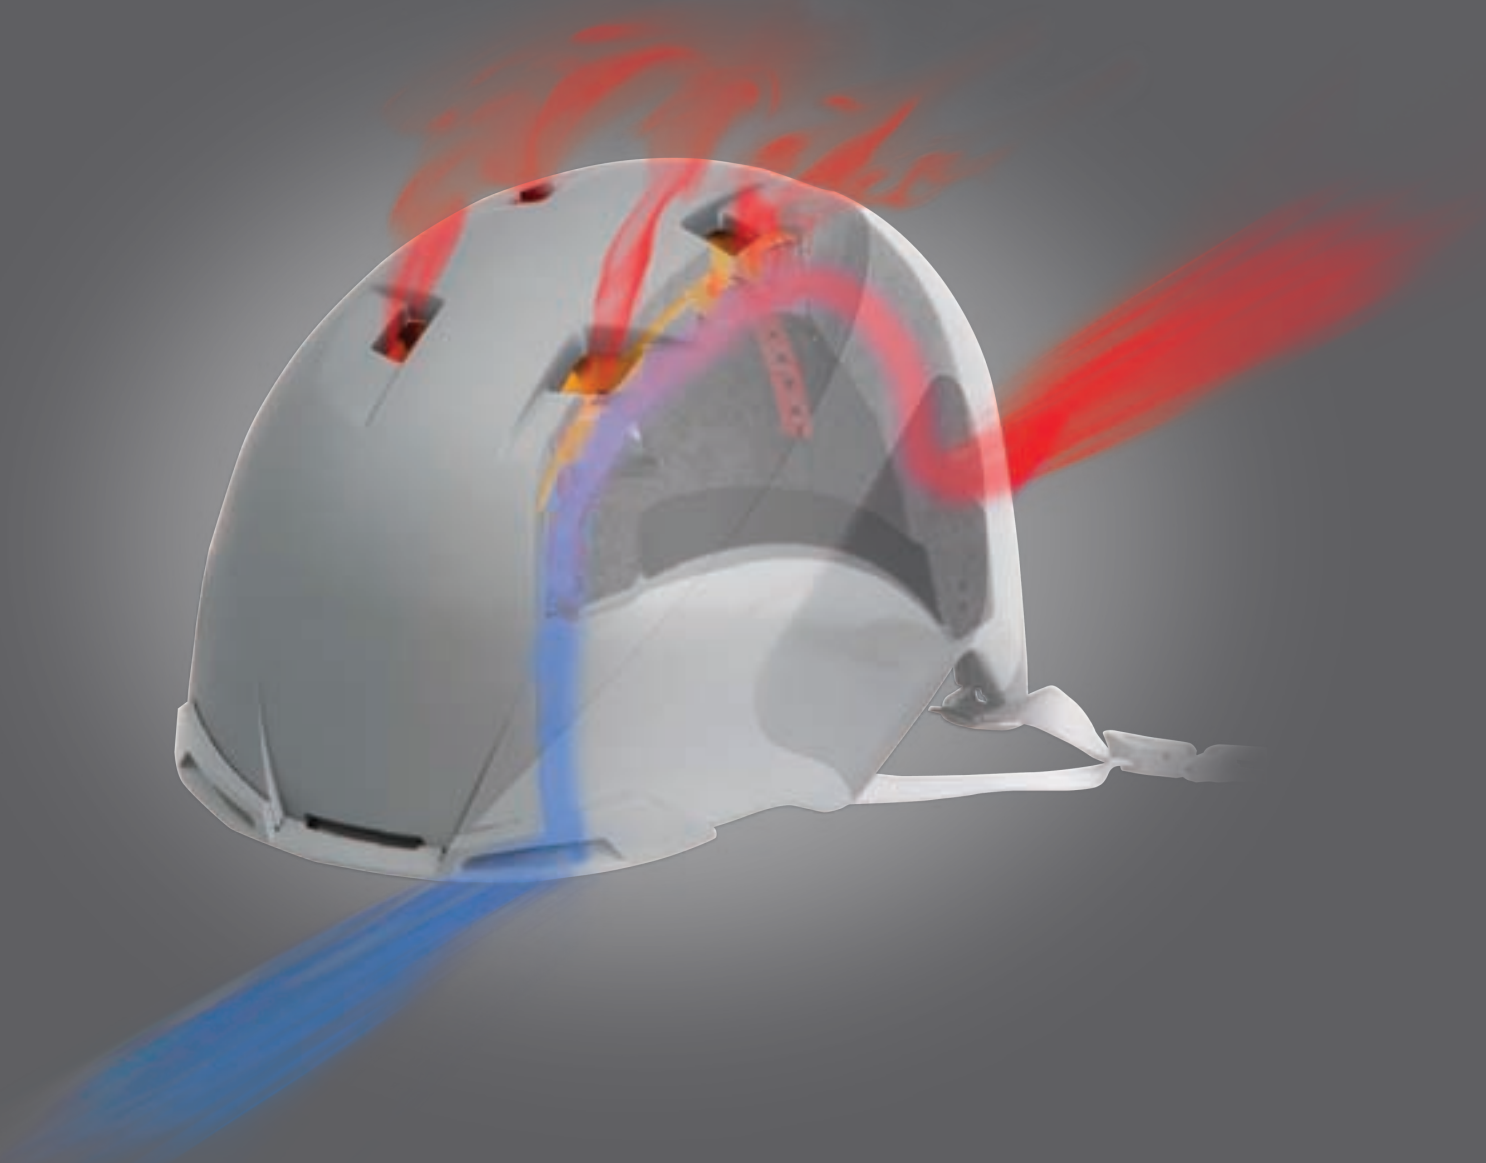

HARD SHELL

Hard shell construction produces great helmets at a great price. A durable outer shell is molded and then attached to the EPS foam liner.

INTAKE PORT VENTILATION

Two vents at the brow of the helmet direct airflow to massive channels cut into the interior of the helmet foam. These channels then link to vents in the top and rear of the helmet. The result is the best ventilation system ever designed for a snow helmet.

X-STATIC

X-static® is a fiber made with a layer of pure silver, which is permanently bonded to the surface of a textile fiber. It is an antimicrobial fiber that is 100% natural that helps to reduce odor and regulate heat.

INTAKE PORT VENTILATION

The unique TPU brim on the Chapter houses two Intake Port™ vents. Rather than blast cold air directly to the forehead, these vents direct air to two over-sized internal channels that distribute cooling power evenly throughout the helmet. Vents at the top and rear of the helmet create low pressure areas that pull fresh air through the system to keep the cooling cycle going.