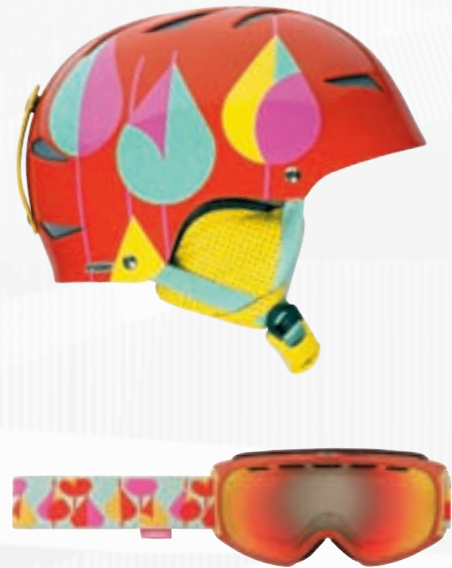

Orange Tulips
S - 2020698
M - 2020699
L - 2020700
MSRP $60.00
Basis Goggle Pg 15