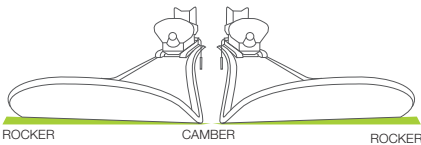

Competitors can have their skis customised to suit their specific needs using a variety of constructions. Skis can thus differ in longitudinal and lateral stiffness and stiffness distribution (also known among skiers as bending and torsional stiffness) as well as geometry within the limits set by FIS rules. The appropriate materials are then selected to achieve the desired effect based on the parameters defined. Skis can only perform optimally in combination with a perfectly matching base plate and ski boot.

POWER SPINE – GENETIC EVOLUTION

Power Spine is characterized by a special construction that follows the distribution of force from a skier's legs to the ski. The ski's interior construction, spine arch, is stronger and reinforced with a carbon layer along its entire length. The side elements/bones assure torsional stability also on the outside of the ski. This new technology is featured in the entire race range.

- 1 Power Spine
- 2 RST sidewall
- 3 Dual Ti
- 4 Racing base
- 5 Response frame woodcore
- 6 Reinforced inside edge
- 7 Carbon

AMPHIBIO PROFILE

An uncompromised innovation delivering both camber and rocker profile benefits at the same time. The secret lies in specific left and right ski design, featuring a cambered inside edge assuring edge grip and stability with the rockered outside edge for easier turning.