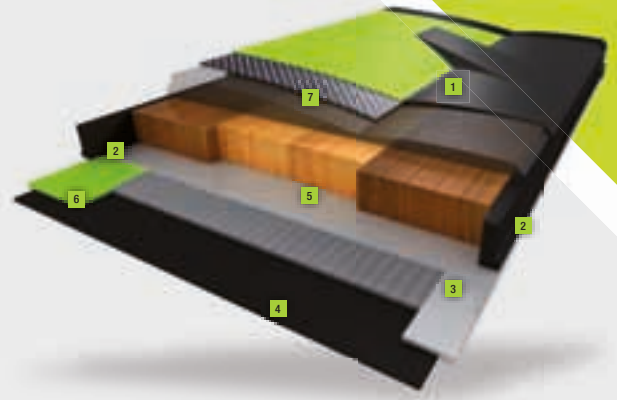

POWER SPINE – GENETIC EVOLUTION

Power Spine is characterized by a special construction that follows the distribution of force from a skier's legs to the ski. The ski's interior construction, spine arch, is stronger and reinforced with a carbon layer along its entire length. The side elements/bones assure torsional stability also on the outside of the ski. This new technology is featured in the entire race range.

- 1 Power Spine
- 2 RST sidewall
- 3 Dual Ti
- 4 Racing base
- 5 Response frame woodcore
- 6 Reinforced inside edge
- 7 Carbon