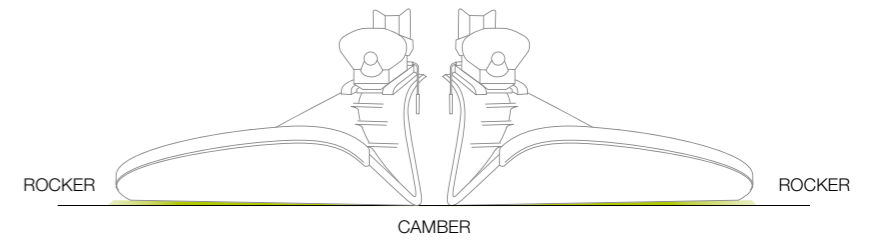

ELAN RACING SKIS COLLECTION

2013/14

elan

WWW.ELANSKIS.COM

POWER SPINE GENETIC EVOLUTION

AMPHIBIO PROFILE

An uncompromised innovation delivering both camber and rocker profile benefits at the same time. The cambered inside edge supports Power Spine technology and assures edge grip and stability and the rockered outside edge allows faster and more direct turns.

- 1 Power Spine
- 2 RST sidewall
- 3 Dual Ti
- 4 Racing base
- 5 Response frame woodcore
- 6 Reinforced inside edge
- 7 Carbon

LEFT & RIGHT CONSTRUCTION

Elan Race skis are the first race skis with real left & right construction. Starting from the analysis of force distribution, the outcome has been the combination of Power Spine technology with Amphibio® Profile and asymmetric tip and tail that enable the best transmission of forces from the legs to the snow, assuring unrivalled performances on the most demanding slopes.

Forces are unevenly distributed among inside and outside parts of the skis

LINE FORCE DISTRIBUTION: forces follow specific lines longitudinally and from inside to outside of the skis

SIDE ELEMENTS/BONES: are reinforced elements that go out of the arch construction and follow the ski's sidecut.

CENTRAL ARCH: interior construction is stronger and reinforced with a carbon layer along its entire length.

GOAL

TO MAKE THE FASTEST SKIS

PROBLEM

INSIDE ≠ OUTSIDE
Analysis of force distribution during skiing revealed that forces are unevenly distributed among inside and outside parts of the skis.