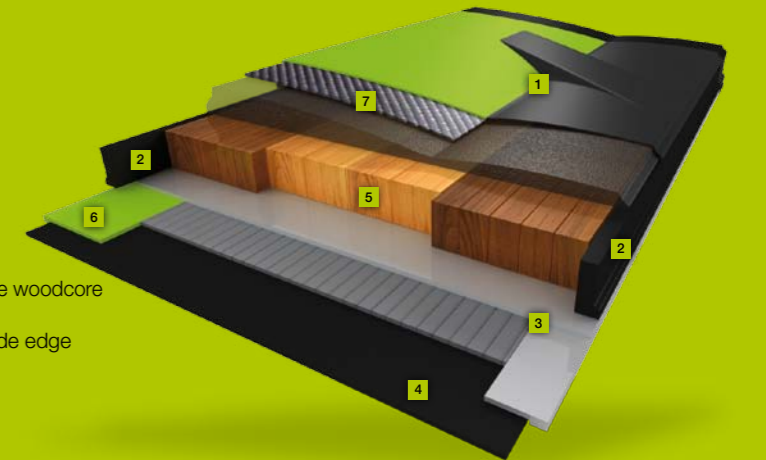

ELAN RACING SKIS COLLECTION

2013/14

elan

WWW.ELANSKIS.COM

POWER SPINE GENETIC EVOLUTION

AMPHIBIO PROFILE

An uncompromised innovation delivering both camber and rocker profile benefits at the same time. The cambered inside edge supports Power Spine technology and assures edge grip and stability and the rockered outside edge allows faster and more direct turns.

- 1 Power Spine
- 2 RST sidewall
- 3 Dual Ti
- 4 Racing base
- 5 Response frame woodcore
- 6 Reinforced inside edge
- 7 Carbon

LEFT & RIGHT CONSTRUCTION

Elan Race skis are the first race skis with real left & right construction. Starting from the analysis of force distribution, the outcome has been the combination of Power Spine technology with Amphibio® Profile and asymmetric tip and tail that enable the best transmission of forces from the legs to the snow, assuring unrivalled performances on the most demanding slopes.