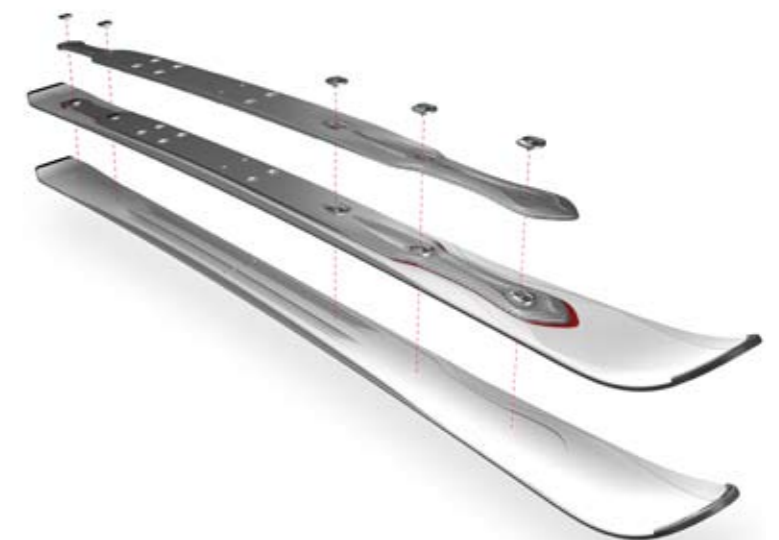

Atomic's latest development, designed for professionals and amateur skiers alike, is the D2 Doubledeck. Atomic has re-invented the ski-making those who use it even faster.

'SKIING MEANS SPEED, POWER AND DYNAMIC. TRYING TO BRING THESE COMPONENTS IN SYNC MAKES SKIING SO ATTRACTIVE FOR ME. SKIING IS ALSO MY DEFINITION OF FREEDOM.'

BENJAMIN RAICH

'SKIING IS MY LIFE STYLE. I LIVE MY LIFE AS A SKIER AND AN ATHLETE. THIS IS THE TIME IN MY LIFE WHEN I HAVE THE CHANGE TO DO THAT, AND I WANNA MAKE THE MOST OUT OF IT.'

AKSEL LUND SVINDAL

D2 DOUBLEDECK

GLIDE MORE SMOOTHLY,
TURN MORE EASILY

The Doubledeck is a smooth ski which glides easily, a flexible ski with excellent tracking, and it's all down to its unique construction comprising two separate skis, the lower and upper decks.

The relatively soft lower deck (adapter deck) absorbs vibrations while remaining in constant contact with the snow, allowing for greater stability through turns than conventional skis as well as very smooth skiing.

The stabilising upper deck (control deck) distributes the power generated by the skier, reading the impulses and transmitting them to the lower deck.