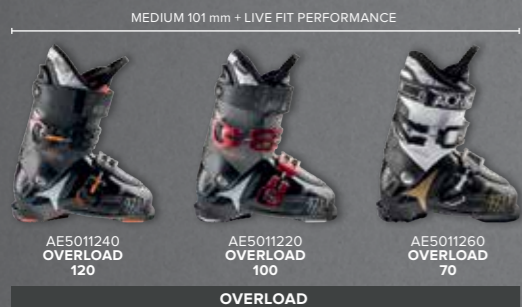

RACE

ALL MOUNTAIN

ALL MOUNTAIN

ALL MOUNTAIN

FREESKI

KIDS

BACKCOUNTRY TOURING

RENTAL

SIZE CHART BOOTS

EURO	32	33	33 2/3	34 1/3	35	36	37 2/3	38	38 2/3	39	39 2/3		40 1/3	41	42	42 2/3	43 1/3	44	45	45 2/3	46 1/3	47	48	48 2/3	49 1/3
UK	13K	1	1.5	2	3	3.5	4.5	5	5.5	6	6.5		7	7.5	8	8.5	9	9.5	10	10.5	11	11.5	12	12.5	13.5
MONDO	20	20.5	21	21.5	22	22.5	23	23.5	24	24.5	25		25.5	26	26.5	27	27.5	28	28.5	29	29.5	30	30.5	31	31.5