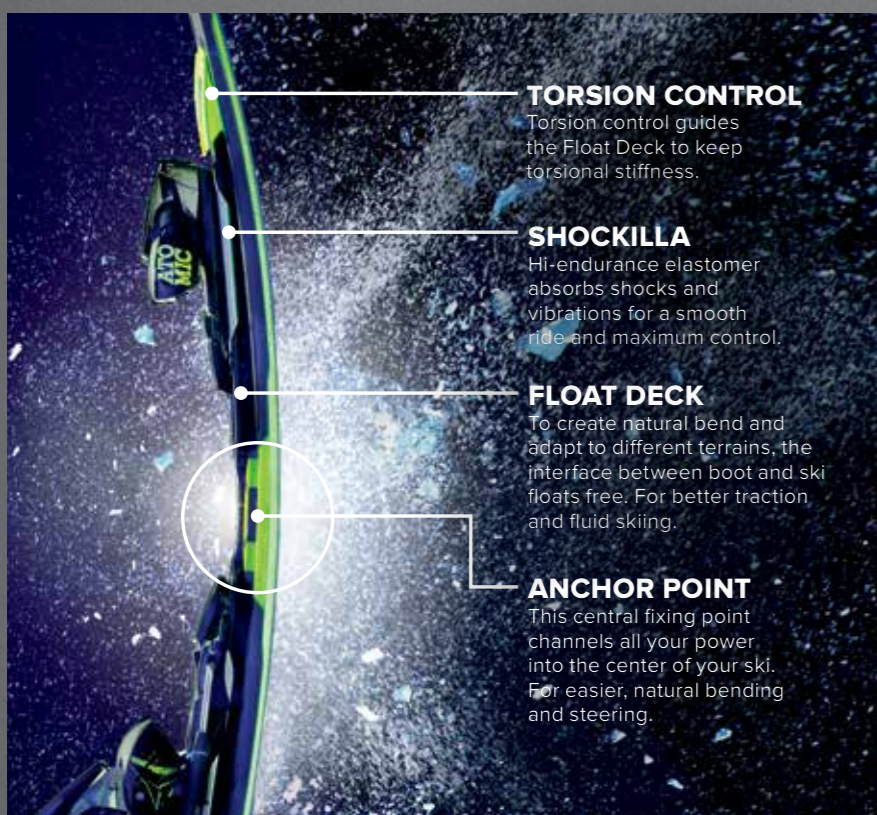

**FEEL THE
POWER.
ENJOY THE
PRECISION.**

WITH RAMP TECH
PERFECT BODY
POSITIONING

WITHOUT

NOMAD [S]

- NATURAL FEEL ON PISTE
- GREAT EDGE GRIP
- UNMATCHED AGILITY

ENGINEERED FOR THE PISTE

The Nomad [S] series really comes into its own on the piste. Its super sporty constructions are purpose built for harder, groomed slopes – including waist widths under 76mm, a stiff piste flex and a Step Down Sidewall 2.0. Most importantly, Nomad [S] features our hugely popular ARC Technology that allows the ski to flex naturally for a smooth, natural ride.

TORSION CONTROL

Torsion control guides the Float Deck to keep torsional stiffness.

SHOCKILLA

Hi-endurance elastomer absorbs shocks and vibrations for a smooth ride and maximum control.

FLOAT DECK

To create natural bend and adapt to different terrains, the interface between boot and ski floats free. For better traction and fluid skiing.

ANCHOR POINT

This central fixing point channels all your power into the center of your ski. For easier, natural bending and steering.

ARC TECHNOLOGY

Unlike conventional skis, ARC Technology uses only one mounting point in the center of the ski. Because your entire power is concentrated in that single point – the Anchor Point – the ski is able to flex easily and naturally, just like a bow. The free-floating deck between boot and ski supports that natural flex. This makes the ski stay in contact with the ground. The result is perfect traction and smooth natural rides with less effort, whatever the snow conditions.