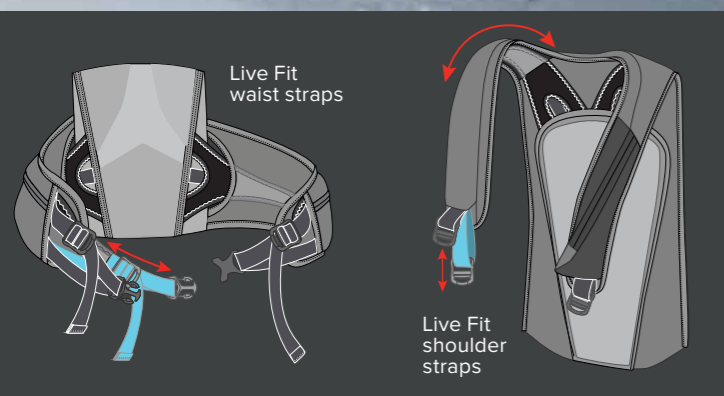

AUTOMATIC PACKS

FEEL AT ONE WITH YOUR PACK

OUR NEW AUTOMATIC BACKPACKS ARE SPECIALLY DESIGNED FOR FULL-ON POWDER SKIING AND FREERIDE TOURING. THEY HAVE ABS COMPATIBILITY TO KEEP YOU SAFE, AND LIVE FIT STRAPS TO KEEP YOU MOBILE AND COMFORTABLE.

BACKCOUNTRY READY

Be ready for the whole mountain, with an easy-access compartment for your avalanche gear, external tool fixations and room for a hydration system.

ABS COMPATIBILITY

Automatic is compatible with the ABS base unit – the original avalanche airbag system – that can keep you at the surface during an avalanche.

SKI FIT

Live Fit shoulder and waist straps expand and contract when you ski, so your pack sits snug and central on your back without restricting you.

LIVEFIT

Live Fit waist straps

Live Fit shoulder straps

FREESKI

AUTOMATIC PACK 25L ABS COMPATIBLE

NEW

AL5013810

VOLUME 25 | WEIGHT 1400 g

- 420D Poly 2-Line Ripstop with PU*2 Coating in Strategic Places
- 200D x 200D Velocity Dobby with PU*2 Coating
- ABS Vario Back Unit Compatible
- Live Fit Waist + Shoulder Straps
- Avalanche Gear Compartment
- 4 Front Panel Gear Attachment Loops
- Ice Axe Carry Loops
- Vertical, Diagonal + A-Frame Ski Carry System
- Ski Carry Strap Ports
- Hydration System compatible with Insulated Hydration Tube Cover
- Main compartment Rear Entrance
- Helmet Carrier with Sleeve
- Fleece lined Goggle Pocket
- EVA Molded + Preshaped Alu wired Back Panel with PE Board
- PE padded Shoulder Straps
- A-Frame Waist Belt System
- Bottom, Side + Shoulder Compression Straps