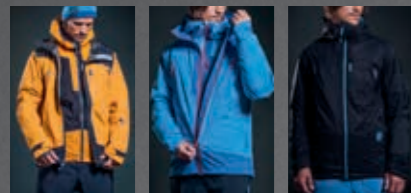

CLIFFLINE MICROFLEECE ZIP NECK M

CLIFFLINE

CLIFFLINE STORMFOLD JACKET M

BLACK / MANGO BLUE OIL / ELECTRIC BLUE BLACK