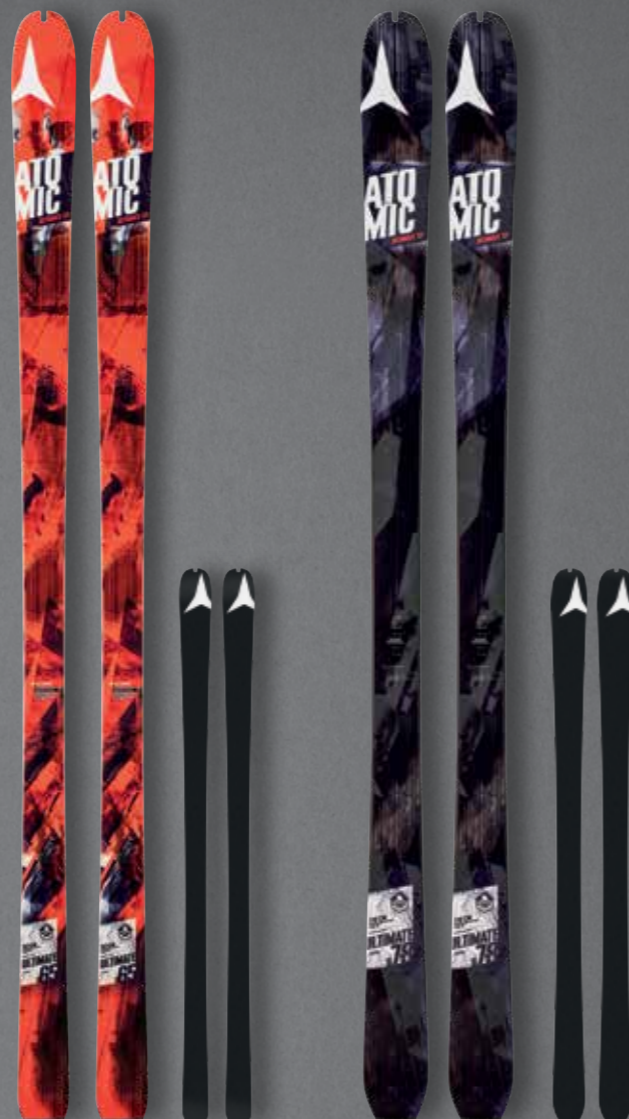

ULTIMATE

- ULTRA-LIGHT UPHILL
- STRONG DOWNHILL
- FAST AND FUNCTIONAL

FROM SKI RUNNING TO FIRST DESCENTS

Ultimate is one of the lightest ski running skis on the market with a strong downhill performance despite its minimal weight. We created the original Ultimate with multiple ski mountaineering world champion, Kilian Jornet, who used it to win an overall World Cup. Now we're introducing a second Ultimate with a wider waist – inspired by Kilian's development as an athlete away from ski running into more extreme alpinist ski mountaineering, including first descents. Ideal for endurance ski tourers who want to stay super light up, and really quick down.

RACE TIP

For fixing skins quickly when time matters.

ULTRALITE WOODCORE

Made from ultralight Poplar/Caruba wood, this core keeps weight down to a minimum – giving you a real competitive edge while climbing.

CARBON LAMINATES

Ultimate's carbon laminates create stability and transfer power to the snow. For unmatched performance downhill.

ULTIMATE 65

AA0025320
AAST00252 ULTIMATE 65
ROCKER SKIN

SIZES 163 cm

RADIUS 23 m / 163 cm

WAIST WIDTH 65 mm

WEIGHT 700 g per Ski / 163 cm

- Ultralite Woodcore
- Carbon Laminates

ULTIMATE 78

AA0025324
AAST00254 ULTIMATE 78
ROCKER SKIN

SIZES 164, 170, 176 cm

RADIUS 16 m / 164 cm

WAIST WIDTH 78 mm

WEIGHT 980 g per Ski / 164 cm

- Step Down Sidewall
- Ultralite Woodcore
- Carbon Laminates

CLIMBING SKINS

SKINS ARE SKINS ARE SKINS, RIGHT?

Well we don't think so. In fact, we believe skins are an area where there are loads of improvements to be made. And we've started those improvements with the invention of our new Rocker Skins.

NEW ROCKER SKINS

Better Glide