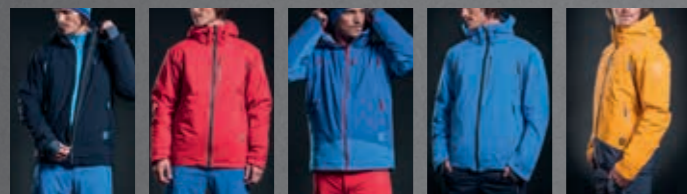

TREELINE

TREELINE 2L FLEX JACKET M

BLACK RED BLUE OIL / ELECTRIC BLUE ELECTRIC BLUE MANGO / BLACK

TREELINE 2L LIGHT JACKET M

ELECTRIC BLUE / BLUE OIL BLUE OIL BLACK BLACK / RED MANGO / BLACK

TREELINE 2L PANT M