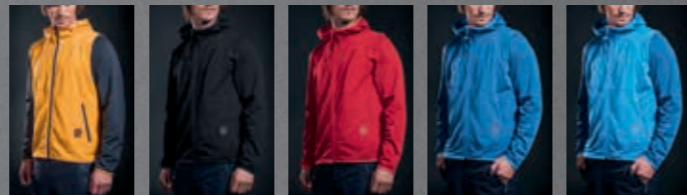

MANGO / BLACK BLACK RED BLUE OIL ELECTRIC BLUE / BLUE OIL