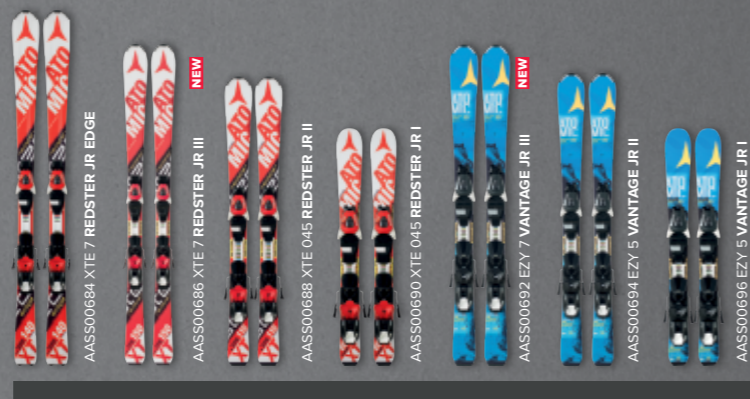

RACE

ALL MOUNTAIN

ALL MOUNTAIN WOMEN

FREESKI WOMEN

FREESKI

BACKCOUNTRY TOURING

KIDS

KIDS

RENTAL