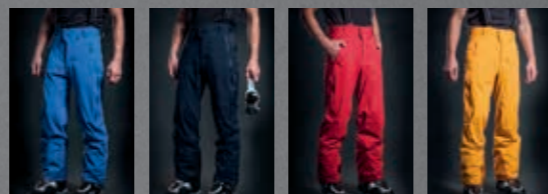

RIDGELINE 2L PANT M

RIDGELINE MICROFLEECE JACKET WITH HOOD M

BLUE OIL BLACK RED MANGO