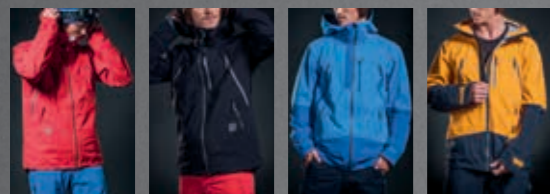

BLACK ELECTRIC BLUE

CLIFFLINE MICROFLEECE ZIP NECK M

BLACK / MANGO BLACK RED / BLACK BLUE OIL / ELECTRIC BLUE ELECTRIC BLUE

CLIFFLINE MICROFLEECE PANT M

BLACK

RIDGELINE

RIDGELINE 3L JACKET M

RED BLACK ELECTRIC BLUE / BLUE OIL MANGO / BLACK