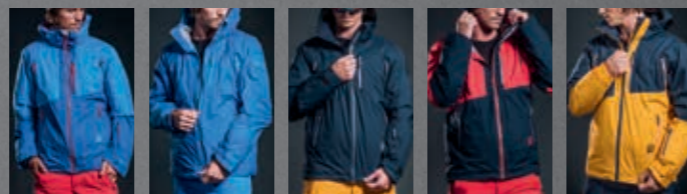

TREELINE 2L LIGHT JACKET M

TREELINE PRIMALOFT JACKET M

ELECTRIC BLUE / BLUE OIL BLUE OIL BLACK BLACK / RED MANGO / BLACK