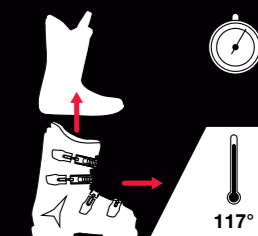

A SIMPLE 12-MINUTE PROCESS.

1. HEAT

Remove the liner from the boot and place the shell into the Atomic Memory Fit Oven for five minutes (at a preset temperature of 117°C).