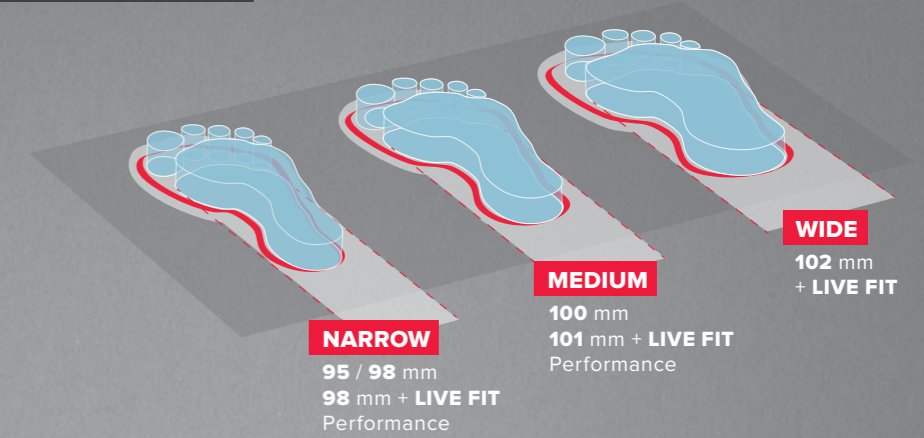

SHELL TECHNOLOGY

FOOT SEGMENTATION

There is no such thing as an 'All Mountain' or 'Touring' footshape. Different people have different footshapes – ranging from narrow to medium to wide – regardless of where they love to ski. This is why we've designed our range to make sure whatever your type of skiing, we have the perfect fitting boot for you.