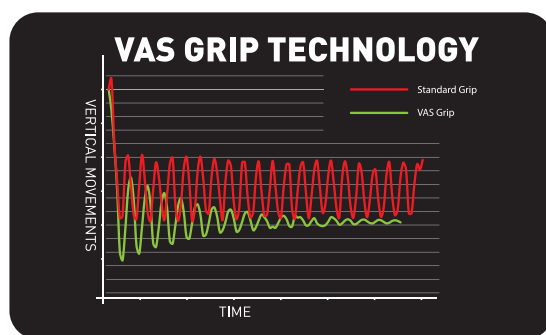

The striking and innovatively designed VAS Grip absorbs impacts and vibrations which usually travel through the pole to the skier. This is achieved thanks to two elastomers positioned in contact with the tube, on the top and bottom of the grip.