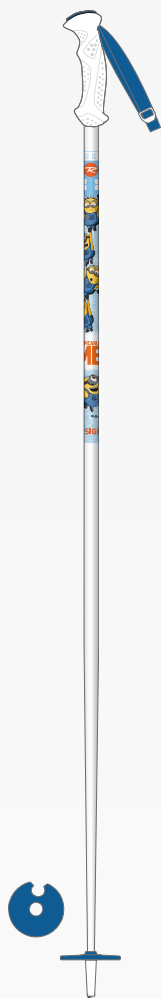

ROCKER

ROCKER

COMP J MINIONS

SIZES	XXS (49-52) XS/S (51-54) - M/L (53-56)
WEIGHT	350 g
CERTIFICATION	CE EN1077
EXTERNAL SHELL	PC IN MOLD

RKEH504 WHITE

MINIONS

SYSTEM: KID X

CAP
CAP
COMPOSITE CORE

SIDECUT	107 - 76 - 99
RADIUS	11m (128)
SIZES	104-116-128-140
WEIGHT	1,8 kg/PAIR

RRE07JC

RAEJC05	MINIONS KID X
RCEK081	KID-X 45 B76 BLUE YELLOW

MINIONS JR

DIAMETER	14 mm
GRIP	JUNIOR
STRAP	NYLON JUNIOR
BASKET	PERFORMANCE
TIP	STEEL PLATE
SIZES	070-105/5
WEIGHT	160 g

RDE6040 MINIONS JR

RAFFISH S MINIONS

LENS	SINGLE, CYLINDRICAL
PROTECTION	S3
FOAM	SINGLE

RKEG504 RAFFISH S MINIONS

DESPICABLE
ME
MINION MADE™