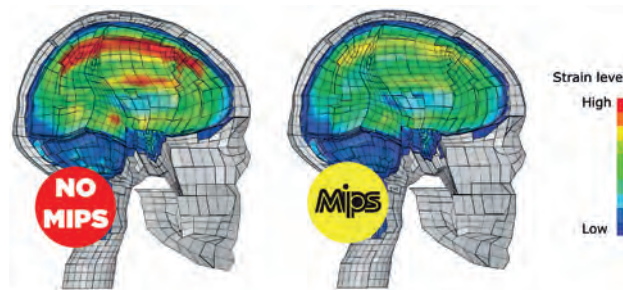

IMPACT ANALYSIS

Numerous studies have demonstrated a reduction in trauma to the brain on oblique impact with a helmet incorporating MIPS® technology.