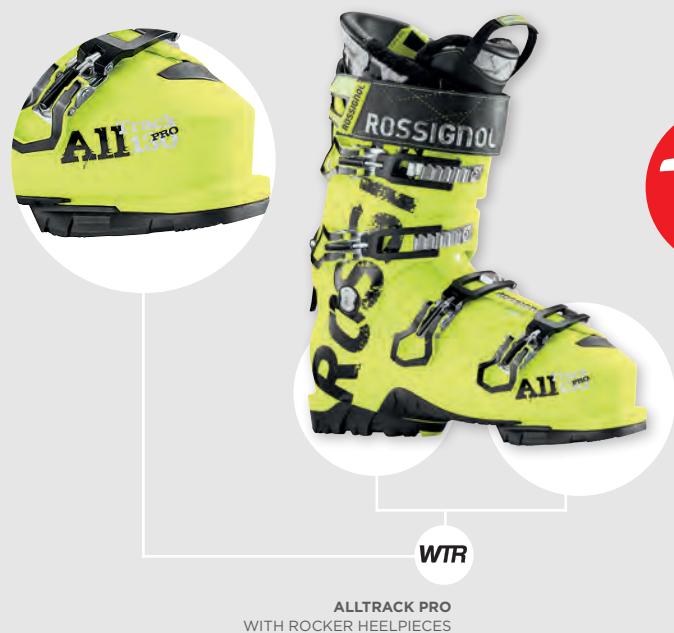

ROCKER HEELPIECES WTR - WALK TO RIDE

These rubber or PU **Rocker heelpieces** make walking significantly easier through improved surface grip due to a natural foot roll. Their design also enables a very high level of skiability, with the rigid zones giving the boot added strength under torsion.

The **ALLTRACK 130 WTR boot is supplied with WTR heelpieces fitted.** Heelpieces according to the ISO 5355 ALPINE standard are provided in the box.

The other boots in the ALLTRACK range are supplied with heelpieces conforming to the ISO5355 ALPINE standard. WTR and Touring standard (ISO 9523) heelpiece kits, depending on whether or not the All-track boots have a non-slip sole, are available separately.

WALK TO RIDE - is a specific hallmark certified by TÜV (certification and inspection body), which guarantees official compatibility between specific ski bindings, including Rossignol's DUAL models, and specific heelpieces. These heelpieces make walking easier without any trade-off in safety and performance thanks to the TÜV hallmark.