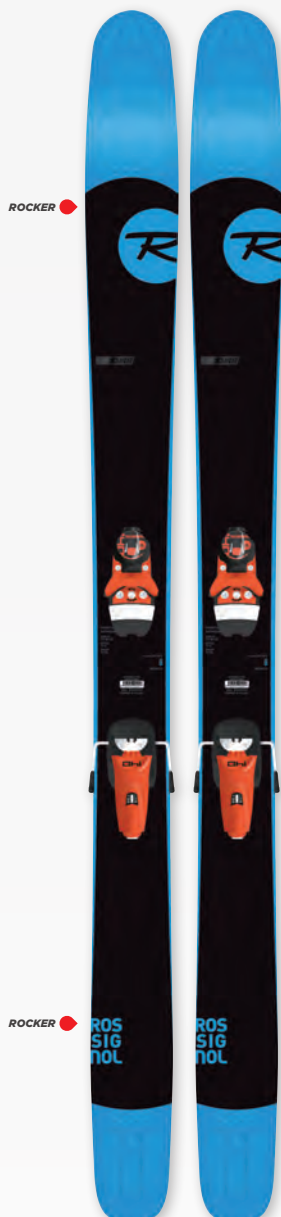

SQUAD 7
SYSTEM: OPEN

MINICAP SANDWICH
WOOD CORE
FIBER

SIDECUT ..... 145 - 120 - 126
RADIUS 30m (190)
SIZES 180-190
WEIGHT ..... 4,5 kg/PAIR

RAEQH01 SQUAD 7 OPEN

RRE01QH

RAEQH01 SQUAD 7 OPEN
RCEA006 FKS DUAL 140 B130
FLUO

RRE02QH

RAEQH01 SQUAD 7 OPEN
FCCW101 XM 16 L C130
BLACK WHITE