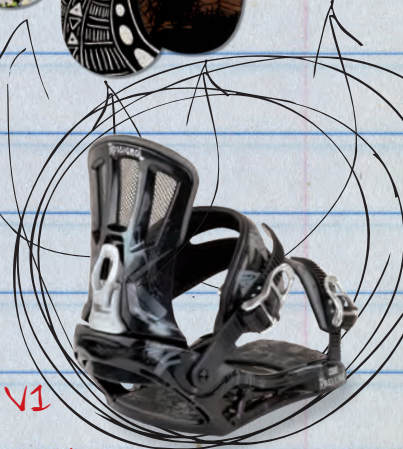

CAGE V1
w/
TRICKSTICK
DISTRICT
CIRCUIT
TAIPAN
ANGUS

WOMEN'S BOARDS

- ✓ Mostly natural terrain features
- ✓ Women's specific engineering, waist widths, cores, fiber reinforcement and tip profiles
- ✓ Lighter overall, lower swing weight, easier to flex, controlled stability, resilient
- ✓ Directional twins and true twins, wide stances, multiple lengths and flex patterns, magne-traction edges
- ✓ AmpTek with 40% to 80% rocker