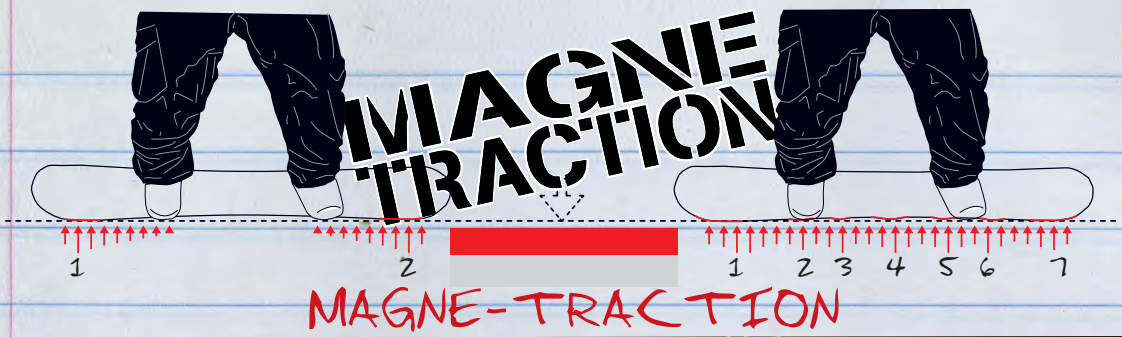

Invented and developed by our good friends at Mervin Manufacturing, Magne-Traction has become the hottest visible technology to grace our sport since the highback. On a traditional snowboard, most of the pressure is pushed through the feet down and out to the widest part of the

board at the contact points of the tip and tail with the least amount of pressure. Magne-Traction maximizes the edge pressure between the feet so you can ride with more control and stability in the gnarliest conditions.