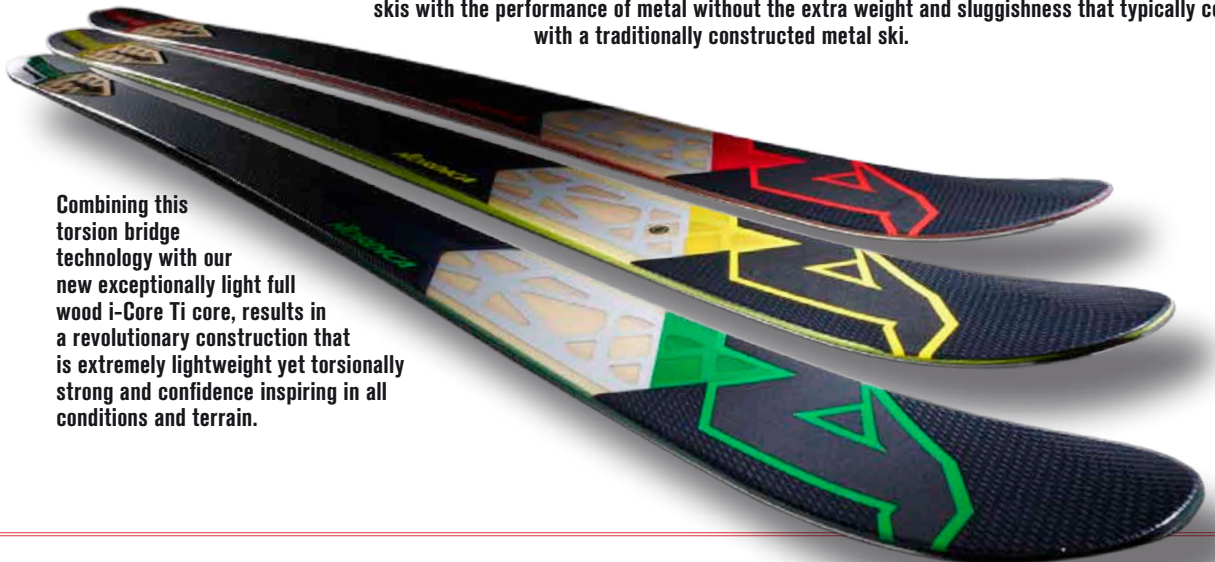

GRAN TOUR

BLACK · 05070001 100

extra-grip soles

last (mm)	flex	size range
103	-	-

liner type/style
REAR ENTRY COMFORT RTL

technologies

iCORE Ti (Full Wood Core) WITH TORSION BRIDGE

i-Core Ti (Full Woodcore) with Torsion Bridge technology has allowed us to build the next generation of All Mountain skis. By removing specifically engineered geometric shapes from a full sheet of Titanal, the Torsion Bridge provides our all new NRGy skis with the performance of metal without the extra weight and sluggishness that typically comes with a traditionally constructed metal ski.

Combining this torsion bridge technology with our new exceptionally light full wood i-Core Ti core, results in a revolutionary construction that is extremely lightweight yet torsionally strong and confidence inspiring in all conditions and terrain.