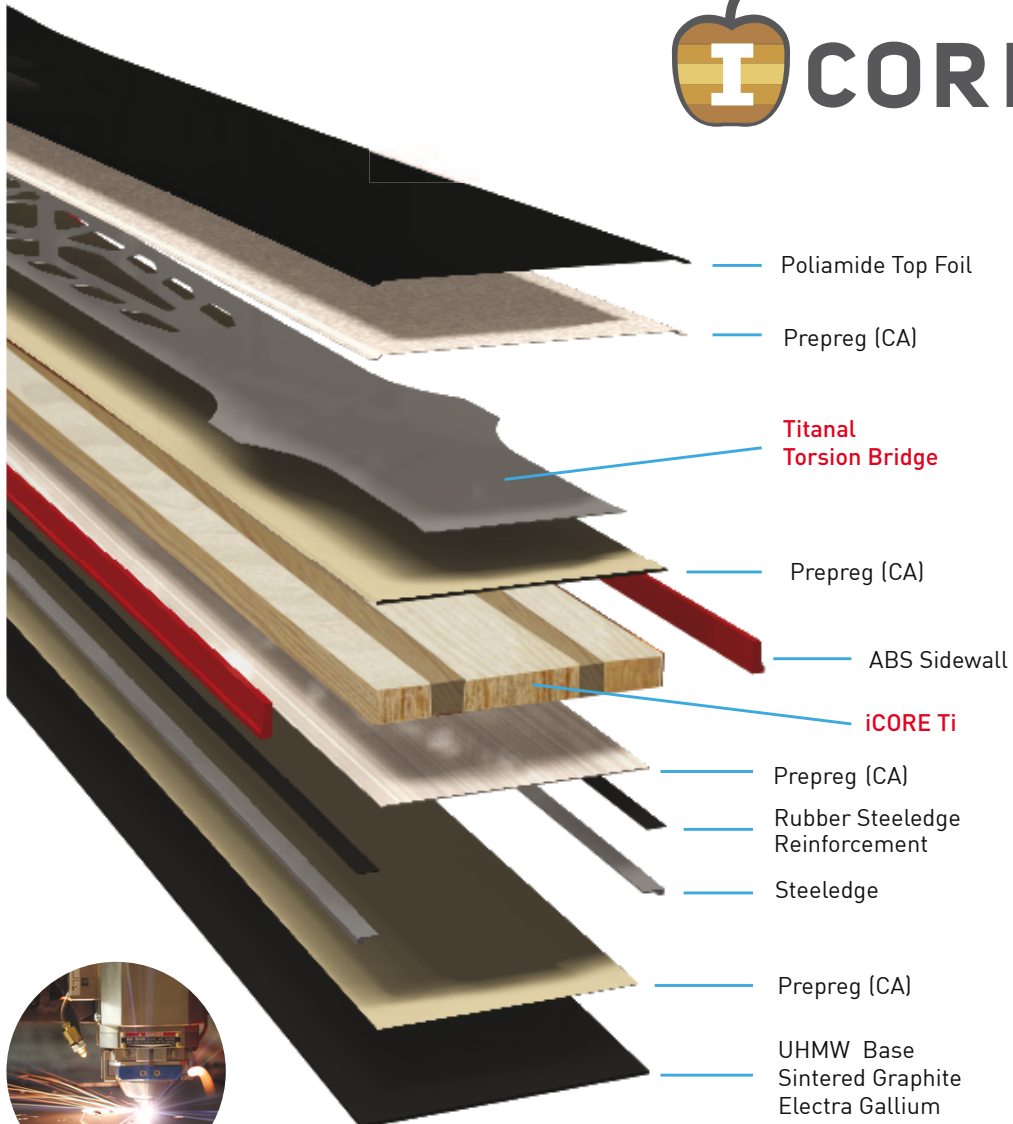

GRAN TOUR

BLACK · 05070001 100

extra-grip soles

last (mm)	flex	size range
103	-	-

liner type/style
REAR ENTRY COMFORT RTL

technologies

iCORE Ti (Full Wood Core) WITH TORSION BRIDGE

i-Core Ti (Full Woodcore) with Torsion Bridge technology has allowed us to build the next generation of All Mountain skis. By removing specifically engineered geometric shapes from a full sheet of Titanal, the Torsion Bridge provides our all new NRGy skis with the performance of metal without the extra weight and sluggishness that typically comes with a traditionally constructed metal ski.

Combining this torsion bridge technology with our new exceptionally light full wood i-Core Ti core, results in a revolutionary construction that is extremely lightweight yet torsionally strong and confidence inspiring in all conditions and terrain.