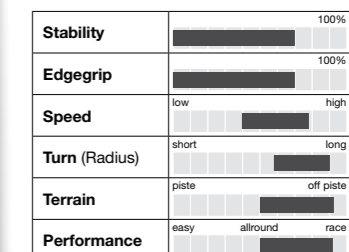

TITAN ARGOS IQ-MAX

CHARACTERISTICS

The Titan Argos stands out with its new side cut concept and the IQ-MAX System. The 25% wider and total integration of the IQ-MAX binding in combination with the Sandwich Sidewall Construction gives it edge-power and utterly unflappable performance. The Argos turns easily on steep, variable terrain, rails hardpack, and floats effortlessly.

TITAN

TITAN

TITAN ATLAS IQ-MAX

CHARACTERISTICS

A new model has entered the Titan family. The Atlas carries everything on its 94 mm-wide-shoulders that could be asked for: a solid Sandwich Compound Sidewall Construction combined with Blizzard's new IQ-MAX System leads to high stability in rough conditions. In crud the Atlas is unflappable, plenty of flotation for powder days and outstanding edge-grip on groomed slopes.