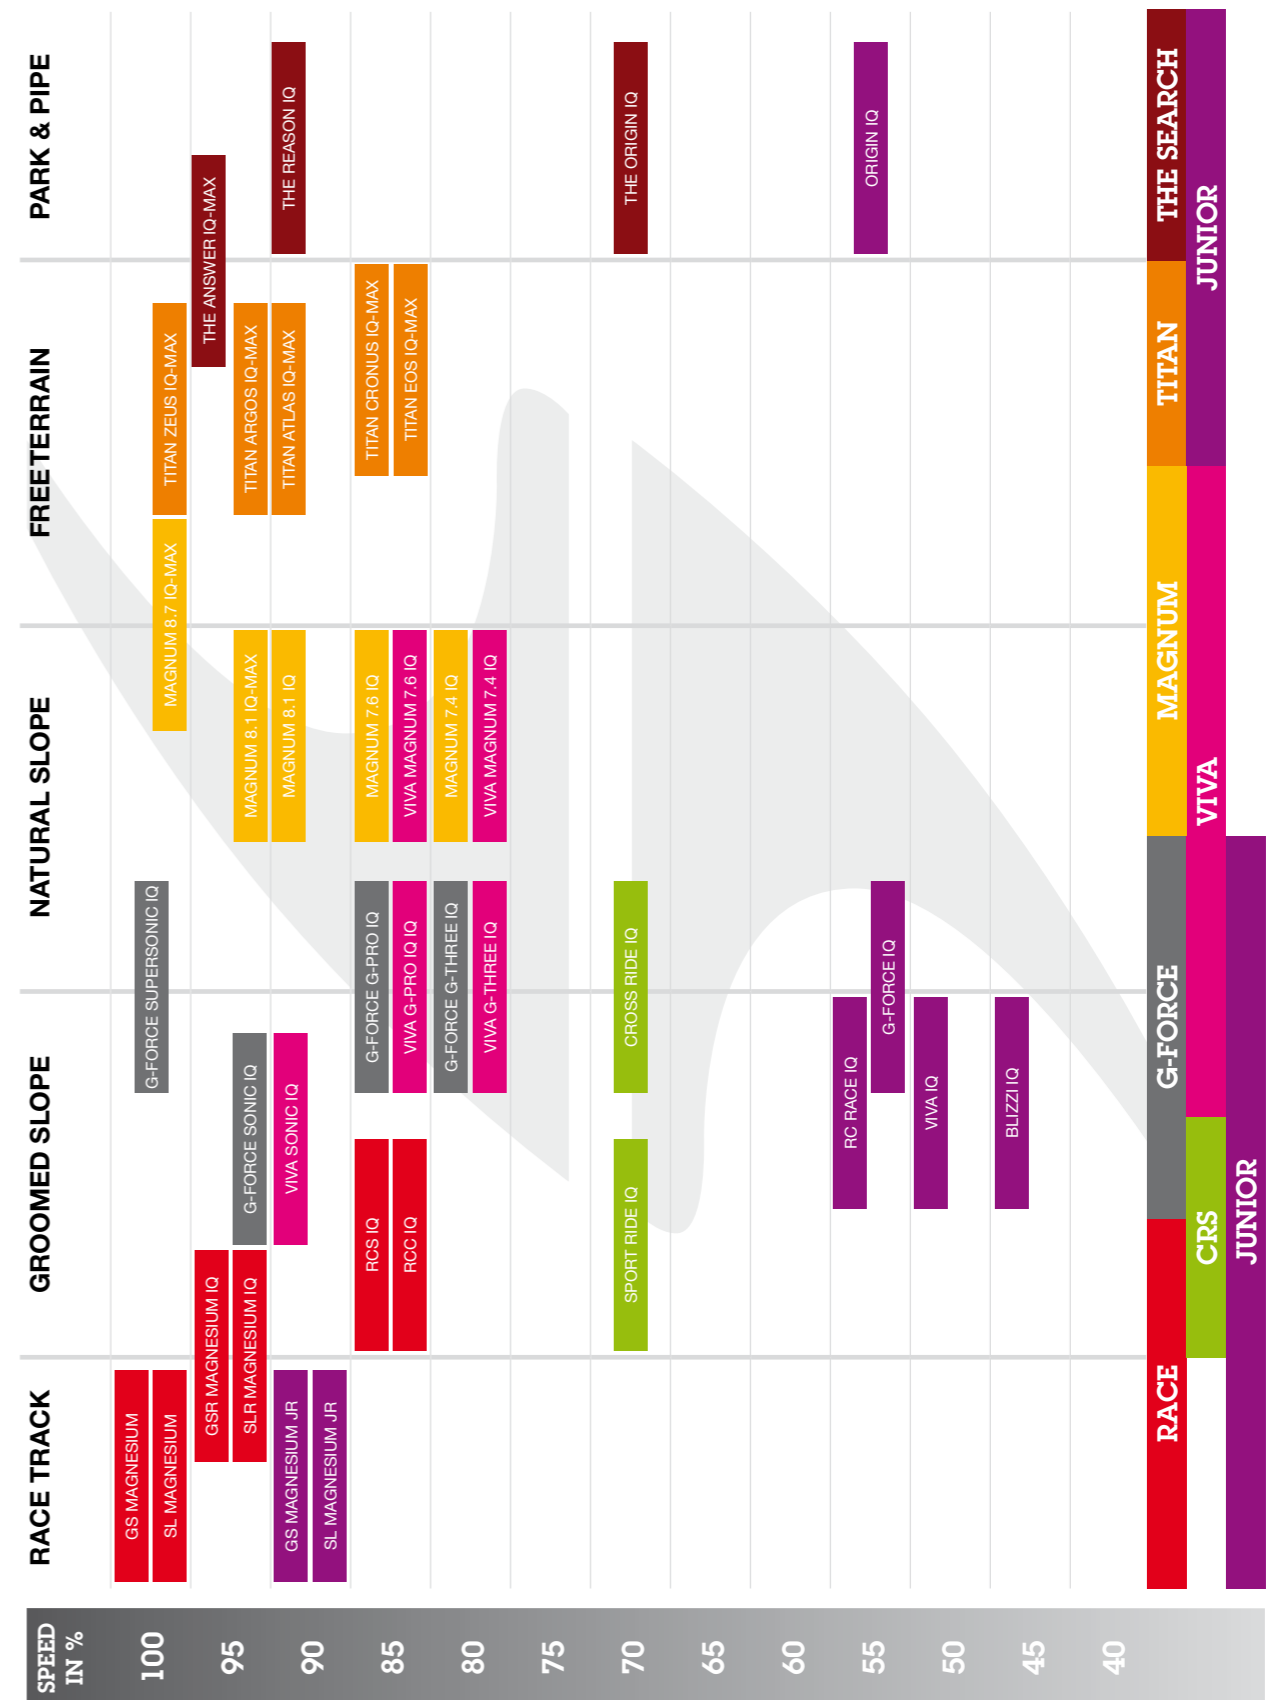

TARGET GROUP MATRIX