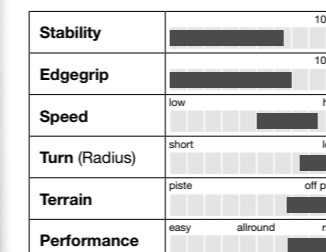

TITAN

TITAN ZEUS IQ-MAX

CHARACTERISTICS

Thunder and lightning draw through the mountains proclaiming the new Titan Zeus IQ-MAX. The new sidecut gives it a maximum dose of rocker. The brand new IQ-MAX System creates an incredible performing ski in all conditions and terrain. Crushing huge powder lines has never been so divine. Surfing the super-deep with divine ease.

TITAN ARGOS IQ-MAX

CHARACTERISTICS

The Titan Argos stands out with its new side cut concept and the IQ-MAX System. The 25% wider and total integration of the IQ-MAX binding in combination with the Sandwich Sidewall Construction gives it edge-power and utterly unflappable performance. The Argos turns easily on steep, variable terrain, rails hardpack, and floats effortlessly.