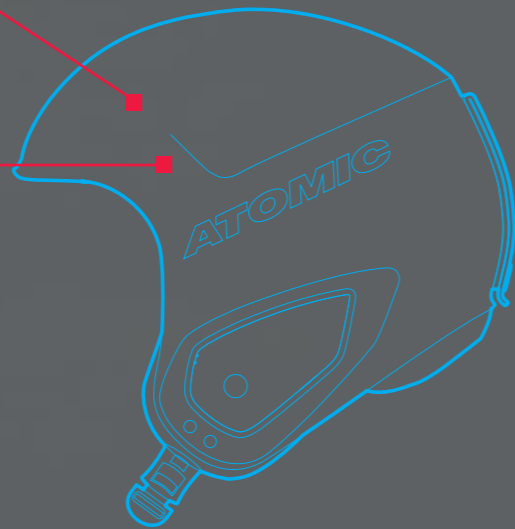

FIS APPROVED

Redster World Cup meets all the latest FIS speed racing standards.

CERTIFICATION REDSTER WC

- CE EN 1077:2007 CLASS A
- RH 2013
- ASTM F 2040

CERTIFICATION REDSTER REPLICA, REDSTER JR, TROOP SL, TROOP SL REPLICA

- CE EN 1077:2007 CLASS B
- ASTM F 2040

SL CHIN GUARD REDSTER

AZN000050

SIZE Uni

- Compatible with Redster WC and Redster Jr

SL CHIN GUARD TROOP

AN5000162001

SIZE Uni

- Compatible with Troop SL

REDSTER WC

The most advanced helmet available for skiers looking to be race champions.

SIZES XXS (52-53), XS (53.5-54.5), S (55-56), M (56.5-57.5), L (58-59), XL (59.5-60.5), XXL (61-62)

WEIGHT 650 g

- Kevlar + Glass-Fiber Shell
- Passive Venting
- World Cup Lining
- SL Chin Guard compatible