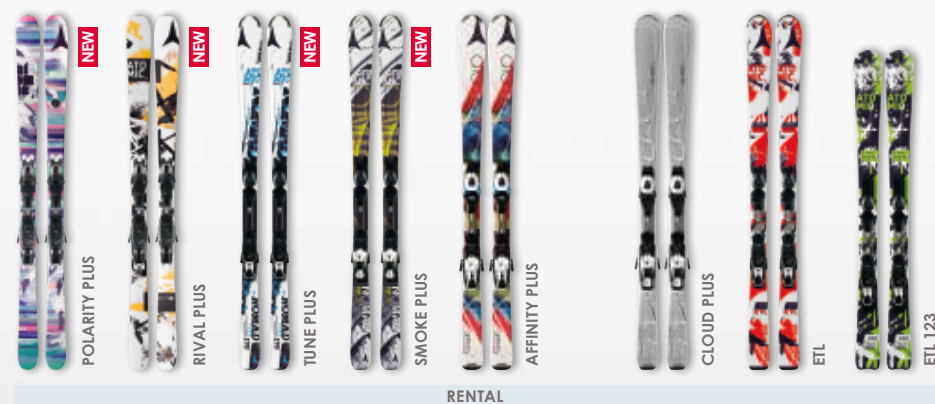

ASCAPE

RACE

KIDS

KIDS

RENTAL

RENTAL

RACE

NARROW 95 mm | NARROW 98 mm