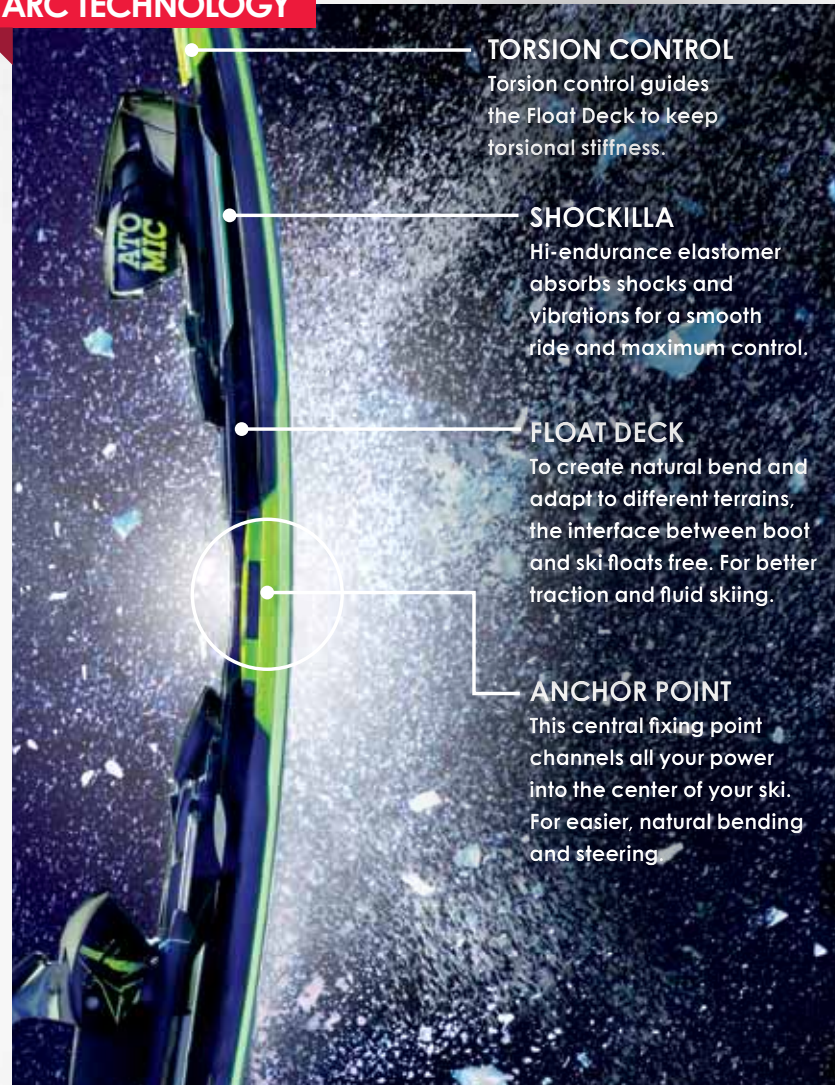

# NOMAD [S]

- > NATURAL SKIING
- > GREAT EDGE GRIP
- > UNMATCHED AGILITY

### TORSION CONTROL

Torsion control guides the Float Deck to keep torsional stiffness.