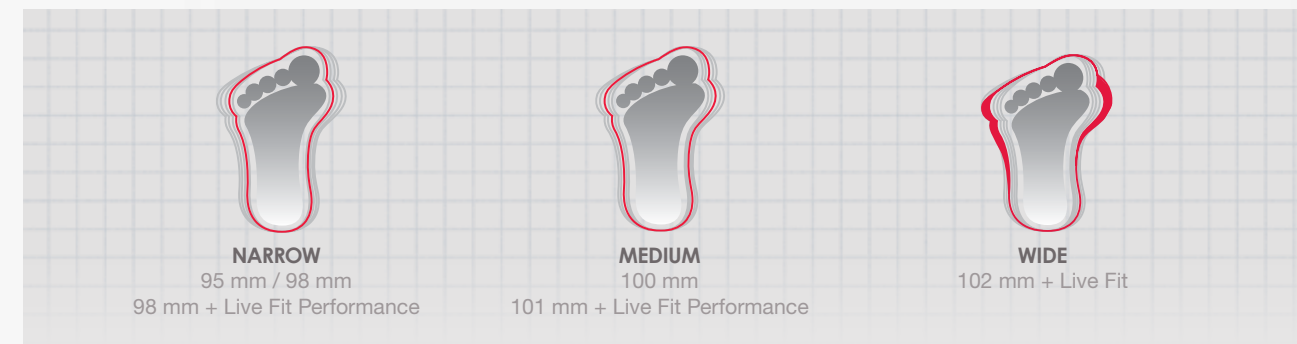

3-BUCKLE CONSTRUCTION

Our easy to use 3-buckle construction securely wraps the foot, holds the heel in place, and supports the leg providing 4-buckle foot hold and energy transmission.

FREE/LOCK SYSTEM

Lift the lever and allow the cuff to freely move, providing optimum stride as well as easy entry and exit. Return the lever and mechanically lock the cuff to the shell for 100% power on the descent.

LIVE FIT

These elastic zones automatically adapt to the skier's forefoot shape providing instant comfort, improved feel, better blood flow, warmer toes ... happier feet.

CARBON SPINE

Carbon reinforced areas of the cuff and shell provide increased responsiveness and power transmission while maintaining feel and sensitivity at the front of the boot.

i-FLEX

True game improvement technology that allows the skier's forefoot to naturally flex during a turn, providing the skier with better balance, more control, and easier skiing.

SHOCKILLA

The Shockilla 3D heel is a heel insert made from ultra-shock-absorbing rubber and soft silicone. It cushions vibrations and shocks very effectively on normal and switch landings.