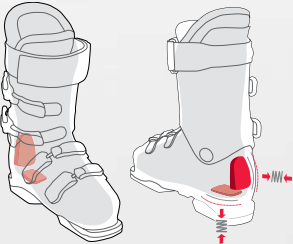

SHOCKILLA

The Shockilla 3D heel is a heel insert made from ultra-shock-absorbing rubber and soft silicone. It cushions vibrations and shocks very effectively on normal and switch landings.