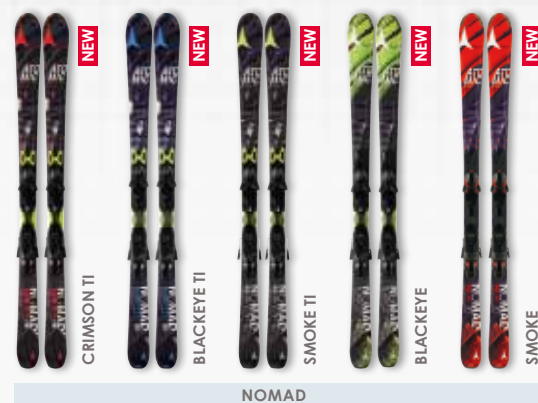

ALL MOUNTAIN

NOMAD