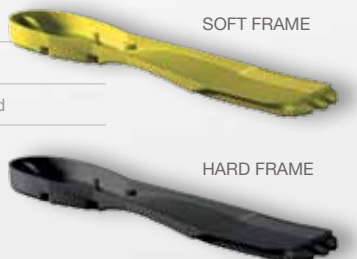

REDSTER FLEX FRAME KIT

AZE000630

SIZES /// 22.5 - 29.5

- > Soft & Hard Flex Frames included