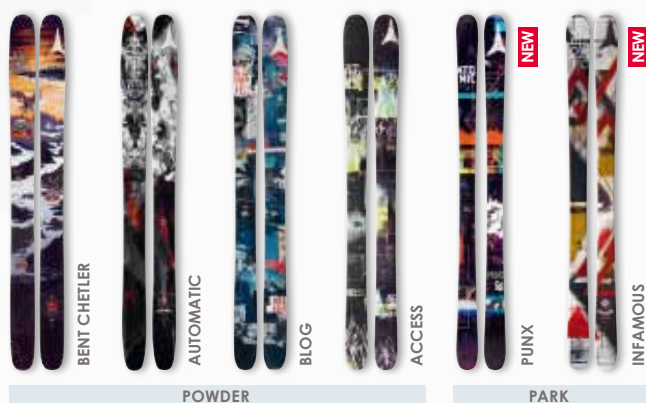

PARK

FREESKI

POWDER