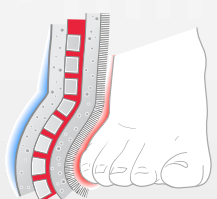

CLIMA FOAM

Uniquely Atomic, this foam has air channels in its construction trapping more air against the foot creating a new standard of insulation.

*All Hawx Women & Live Fit 90-80W