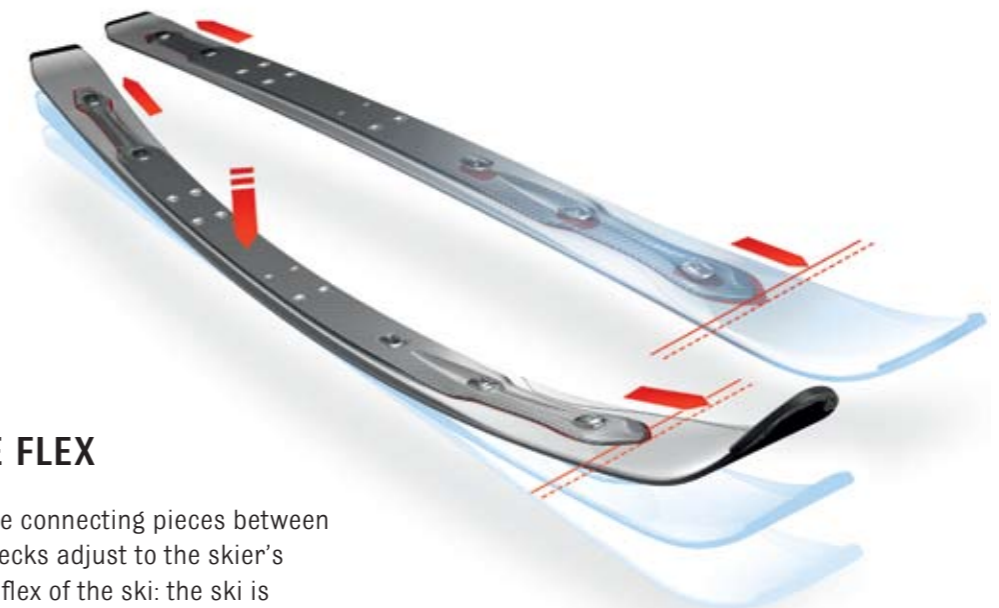

The Doubledeck is a smooth ski which glides easily, a flexible ski with excellent tracking, and it's all down to its unique construction comprising two separate skis, the lower and upper decks. The two decks can move freely thanks to the connecting pieces made of elastomers.

∞ The relatively soft lower deck (adapter deck) absorbs vibrations while remaining in constant contact with the snow, allowing for greater stability through turns than conventional skis as well as very smooth skiing.

The stabilising upper deck (control deck) distributes the power generated by the skier, reading the impulses and transmitting them to the lower deck.

D2 VARIO CUT WITH VARIABLE SIDECUT

On the D2 Vario Cut the soft adapter deck is split at the tip and tail of the ski. Consequently, the greater the pressure applied to the ski, the wider the ski becomes at the front and rear. The radius of the D2 Vario Cut therefore becomes smaller by up to six metres in shorter turns – the usual difference between a slalom and giant slalom ski. The D2 Vario Cut is therefore the first ski which allows skiers of any physical or technical ability to perfectly carve a turn, whatever its radius.

D2 VARIO FLEX WITH VARIABLE FLEX

On the D2 Vario Flex the connecting pieces between the upper and lower decks adjust to the skier's speed, influencing the flex of the ski: the ski is extremely easy to control even at low speeds. As the speed increases, the ski reacts more dynamically. The ski features progressively increasing flex and assists acceleration out of turns thanks to the desired ski rebound.