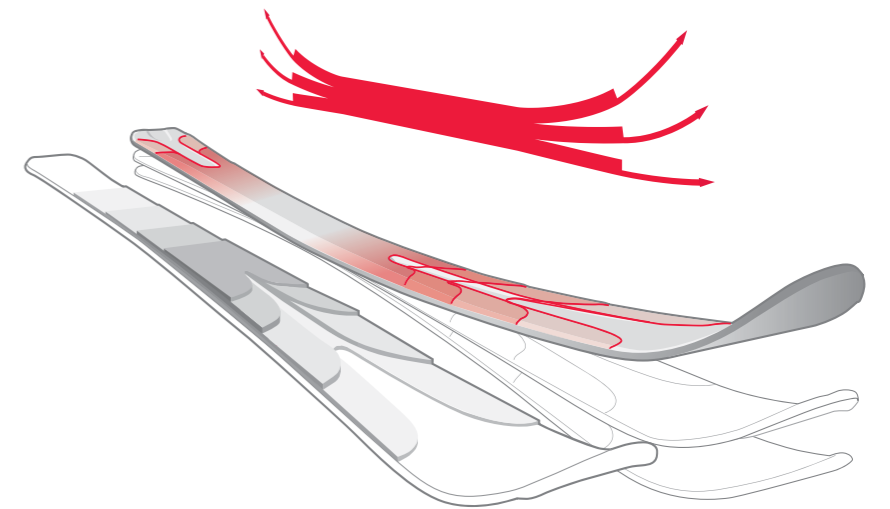

The stabilising upper deck (control deck) distributes the power generated by the skier, reading the impulses and transmitting them to the lower deck.

D2 VARIO CUT WITH VARIABLE SIDECUT

On the D2 Vario Cut the soft adapter deck is split at the tip and tail of the ski. Consequently, the greater the pressure applied to the ski, the wider the ski becomes at the front and rear. The radius of the D2 Vario Cut therefore becomes smaller by up to six metres in shorter turns – the usual difference between a slalom and giant slalom ski. The D2 Vario Cut is therefore the first ski which allows skiers of any physical or technical ability to perfectly carve a turn, whatever its radius.

D2 VARIO FLEX WITH VARIABLE FLEX

On the D2 Vario Flex the connecting pieces between the upper and lower decks adjust to the skier's speed, influencing the flex of the ski: the ski is extremely easy to control even at low speeds. As the speed increases, the ski reacts more dynamically. The ski features progressively increasing flex and assists acceleration out of turns thanks to the desired ski rebound.

TECHNOLOGY

ALPINE/WOMEN

27

WOMEN FLEX ZONE

Tailored to the centre of gravity of the female body and, in comparison to men, lower physical strength, the flex at the tip and tail area is gradually softened. This gradual softening allows for easier turn initiation and a smoother finish to the turn. Depending on the skier's style and ability, the WFZs are distributed between the tip and tail areas in a 4:2 or 3:1 ratio.