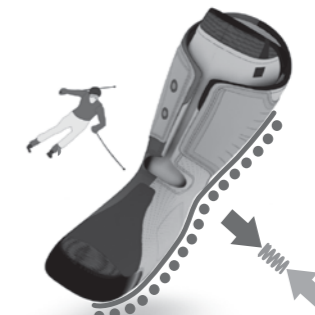

New Easy Step in Tongue+ Strap

Lateral Fit Pocket on Team ASY Pro

AnAtomic Lasts:

All the basics ingredients you need to ski. Period. You'd think it would be obvious. All features found in the Atomic Ski Boot Range.

LINERS

NEW ASY – ASYMMETRICAL ADVANTAGE LINER CONCEPT

ATOMIC INTRODUCES A NEW LINER CONCEPT THAT COMPLIMENTS THE ASYMMETRICAL PROPERTIES OF HOW YOUR FOOT WORKS IN THE SHELL.

- EDGING PHASE
- MEDIAL CONTROL FACE
- SUPERIOR FEEL & GRIP FOR MAXIMUM ENERGY TRANSFER