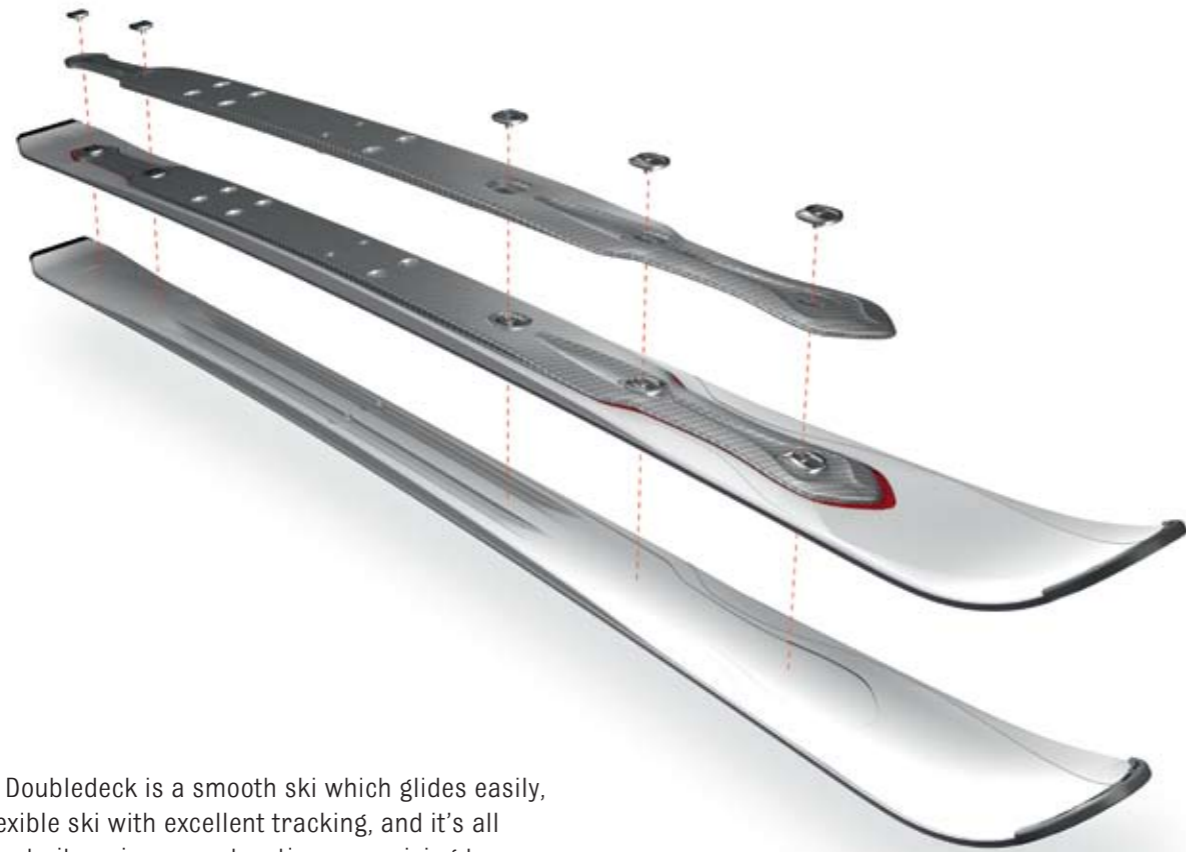

7

D2 DOUBLEDECK

THE DOUBLEDECK EFFECT:
GLIDE MORE SMOOTHLY, TURN MORE EASILY

UNTIL D2 DOUBLEDECK ANY CHOICE OF SKI WAS A COMPROMISE: NIPPY OR FORGIVING, FLEXIBLE AT LOW OR SMOOTH AT HIGH SPEEDS. D2 DOUBLEDECK IS UNPRECEDENTED IN THAT IT COMBINES ALL OF THESE APPARENT OPPOSITES.

The Doubledeck is a smooth ski which glides easily, a flexible ski with excellent tracking, and it's all down to its unique construction comprising two separate skis, the lower and upper decks. The two decks can move freely thanks to the connecting pieces made of elastomers.

∞ The relatively soft lower deck (adapter deck) absorbs vibrations while remaining in constant contact with the snow, allowing for greater stability through turns than conventional skis as well as very smooth skiing.

The stabilising upper deck (control deck) distributes the power generated by the skier, reading the impulses and transmitting them to the lower deck.

D2 VARIO CUT WITH VARIABLE SIDECUT

On the D2 Vario Cut the soft adapter deck is split at the tip and tail of the ski. Consequently, the greater the pressure applied to the ski, the wider the ski becomes at the front and rear. The radius of the D2 Vario Cut therefore becomes smaller by up to six metres in shorter turns – the usual difference between a slalom and giant slalom ski. The D2 Vario Cut is therefore the first ski which allows skiers of any physical or technical ability to perfectly carve a turn, whatever its radius.