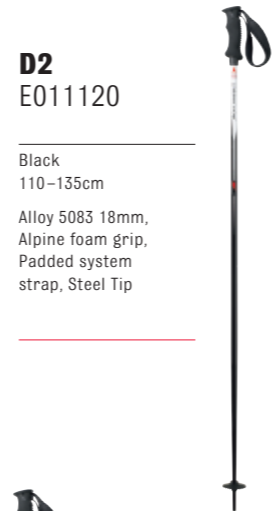

NOMAD CARBON
E011130

D2
E011120

Black
110-135cm
Alloy 5083 18mm, Alpine foam grip, Padded system strap, Steel Tip