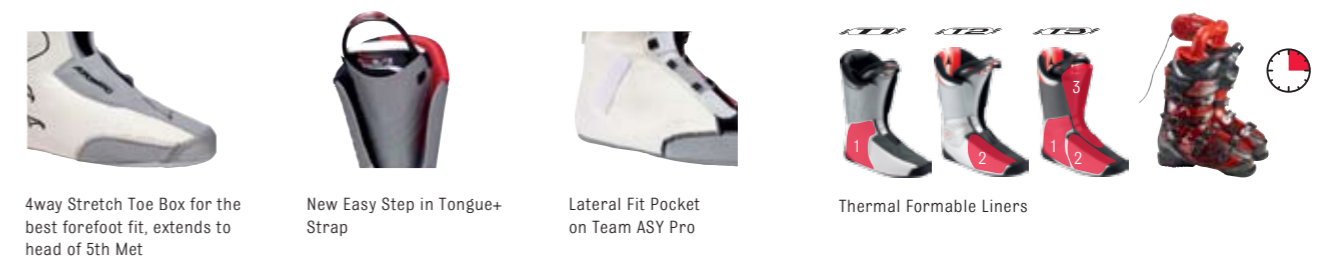

BOOTS – THE ANATOMIC FIT

PERFORMANCE

ATOMICS GREAT “FIRST FIT” AND ALLOWANCE FOR PROPER “FUNCTION” ARE THE RIGHT INGREDIENTS SO YOU CAN SKI AT YOUR BEST.

FIRST FIT

Our AnAtomic “First Fit” makes our ski boots so comfortable. Simply put, our Last follows the complex contours of your foot to give you the perfect out of the box fit. Then we provide the right amount of comfort space matched to your performance level customizing the Fit to your needs.

FUNCTIONAL FIT

Did you know your lower body joints are in constant motion while skiing? Or at least, they should. Atomic boots support the mechanics needed for skiing well. Very well!

The Right Stuff you need to ski well:

i-flex

Optimal Forward lean angles 12-16

AFS “Adaptive Fit System”

Men's, Women's and Junior Cuff heights

1mm Offset Shell
3 deg Shell Rotation

4way Stretch Toe Box for the best forefoot fit, extends to head of 5th Met

New Easy Step in Tongue+ Strap

Lateral Fit Pocket on Team ASY Pro

AnAtomic Lasts:

All the basics ingredients you need to ski. Period. You'd think it would be obvious. All features found in the Atomic Ski Boot Range.

LINERS

NEW ASY – ASYMMETRICAL ADVANTAGE LINER CONCEPT

ATOMIC INTRODUCES A NEW LINER CONCEPT THAT COMPLIMENTS THE ASYMMETRICAL PROPERTIES OF HOW YOUR FOOT WORKS IN THE SHELL.

- EDGING PHASE
- MEDIAL CONTROL FACE
- SUPERIOR FEEL & GRIP FOR MAXIMUM ENERGY TRANSFER

- LATERAL RECOVERY FACE
- PERFORATED – CUSHIONS/ABSORBS PRESSURE RELEASE FROM EDGE CHANGE

Other Asymmetrical Features:

Atomic Liner Range:

FREESKI	ALL MOUNTAIN	RACE

Key Atomic Liner Features: