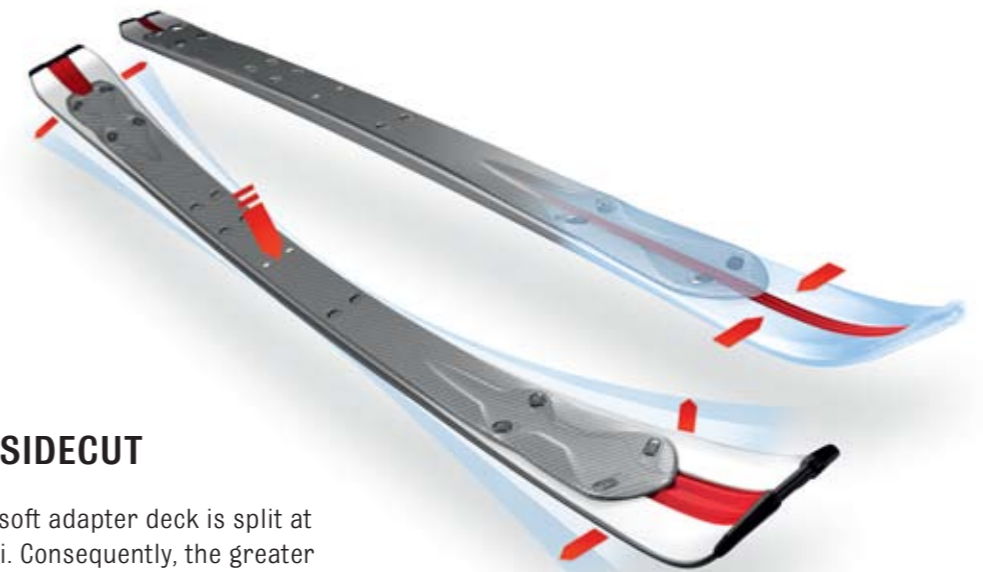

7

D2 DOUBLEDECK

THE DOUBLEDECK EFFECT:
GLIDE MORE SMOOTHLY, TURN MORE EASILY

UNTIL D2 DOUBLEDECK ANY CHOICE OF SKI WAS A COMPROMISE: NIPPY OR FORGIVING, FLEXIBLE AT LOW OR SMOOTH AT HIGH SPEEDS. D2 DOUBLEDECK IS UNPRECEDENTED IN THAT IT COMBINES ALL OF THESE APPARENT OPPOSITES.

The Doubledeck is a smooth ski which glides easily, a flexible ski with excellent tracking, and it's all down to its unique construction comprising two separate skis, the lower and upper decks. The two decks can move freely thanks to the connecting pieces made of elastomers.

∞ The relatively soft lower deck (adapter deck) absorbs vibrations while remaining in constant contact with the snow, allowing for greater stability through turns than conventional skis as well as very smooth skiing.

The stabilising upper deck (control deck) distributes the power generated by the skier, reading the impulses and transmitting them to the lower deck.

D2 VARIO CUT WITH VARIABLE SIDECUT

On the D2 Vario Cut the soft adapter deck is split at the tip and tail of the ski. Consequently, the greater the pressure applied to the ski, the wider the ski becomes at the front and rear. The radius of the D2 Vario Cut therefore becomes smaller by up to six metres in shorter turns – the usual difference between a slalom and giant slalom ski. The D2 Vario Cut is therefore the first ski which allows skiers of any physical or technical ability to perfectly carve a turn, whatever its radius.