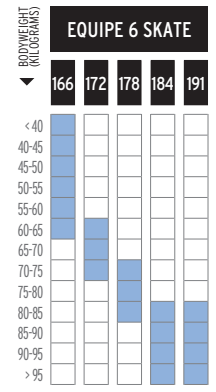

REF.	SIZES	WEIGHT
L36932200	188/196	80g
L36932300	200/206	80g

NORDIC WEIGHT CHART

BODYWEIGHT (KILOGRAMS)

- S SOFT
- S/M SOFT/MEDIUM
- M MEDIUM
- M/H MEDIUM/HARD
- H HARD

FOR VERY GOOD SKIERS IN THEIR CATEGORY