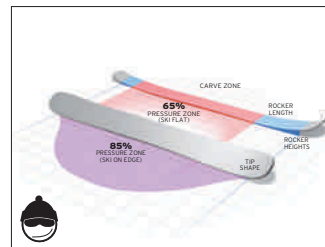

1. **UTILITY ROCKER**
   MAXIMUM TERRAIN VERSATILITY
2. OPTIMAL FLOATATION IN SOFT SNOW
   - FLUID TERRAIN ABSORPTION
   - DIRECTIONAL STABILITY & EDGE GRIP