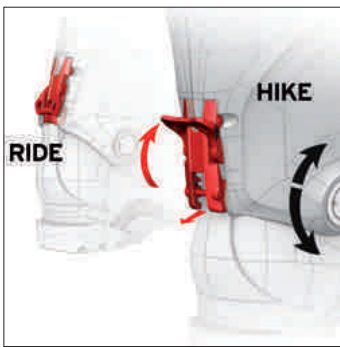

HIKE & RIDE TECHNOLOGY

ALPINE REARWARD SUPPORT MANAGEMENT

NEW BACKBONE

- WALKABILITY & LIGHTNESS
- INCREASES POWER TRANSMISSION
- SAFER RIDE POSITION IN EXTREME CONDITIONS