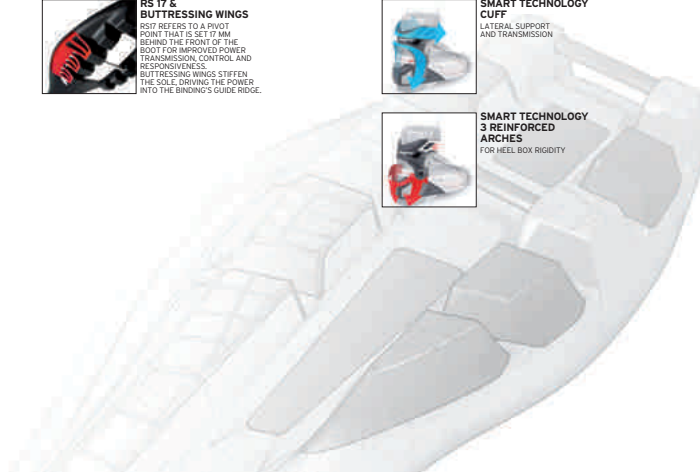

SOFT SHUHELL
24.7 365 COMFORT

TRANSMISSION

CHASSIS

CARBON 3D CHASSIS
EXCEPTIONAL TORSIONAL RIGIDITY, LIGHTWEIGHT, EXCELLENT POWER TRANSMISSION, SUPPORT AND CONTROL.

SNS° PILOT° SPORT OUTSOLE
LIGHTWEIGHT, SUPPLE FLEX, EXCELLENT WALKABILITY FOR A PERFORMANCE OUTSOLE TARGETTING SPORTS AND JUNIOR MODELS.

CARBON FRAME
LIGHTWEIGHT FRAME, COMPOSED OF A CARBON CHASSIS AND CARBON ENERGYZER, DESIGNED TOGETHER FOR RIGIDITY, POWER TRANSFER AND ANKLE SUPPORT.

CUFF & ENERGYZER

CUFF
LATERAL & REAR SUPPORT FOR BETTER STABILITY & CONTROL

ENERGYZER
HIGH LATERAL & PROGRESSIVE SUPPORT, FASTER SKI RETURN ALLOWS MUSCLES TO RELAX.

CARBON ENERGYZER
MAXIMUM LATERAL ANKLE SUPPORT, THANKS TO THE CARBON ARCS, COMBINED WITH ENERGYZER TECHNOLOGY FOR CORRECT FORE AND AFT POSITIONING, THIS TECHNOLOGY ALLOWS FOR A RELATED LOWER LEG & FOOT, REDUCING LEG AND FOOT FATIGUE AND LETS THE SKI TIP FOR LESS TIP DRAG AND QUICKER SKI RETURN.

UNDERFOOT TECHNOLOGY

RS 17 & BUTTRRESSING WINGS
RS17 REFERS TO A PIVOT POINT THAT IS SET 17 MM BEHIND THE FRONT OF THE BOOT FOR IMPROVED POWER TRANSMISSION, CONTROL AND RESPONSIVENESS. BUTTRRESSING WINGS STIFFEN THE SOLE, DRIVING THE POWER INTO THE BINDING'S GUIDE RIDGE.

TRANSMISSION

SMART TECHNOLOGY CUFF
LATERAL SUPPORT AND TRANSMISSION

SMART TECHNOLOGY 3 REINFORCED ARCHES
FOR HEEL BOX RIGIDITY