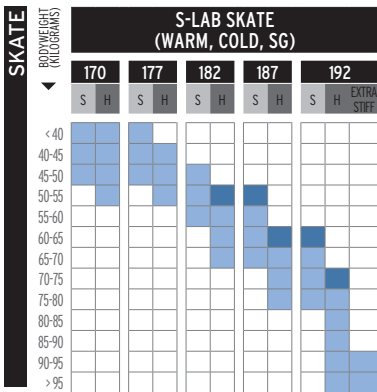

NORDIC WEIGHT CHART

BODYWEIGHT (KILOGRAMS)

- S SOFT
- S/M SOFT/MEDIUM
- M MEDIUM
- M/H MEDIUM/HARD
- H HARD

FOR VERY GOOD SKIERS IN THEIR CATEGORY

JUNIOR

CLASSIC JUNIOR	SKATE JUNIOR
Ski length = Skier height + 10 to 20 cm	Ski length = Skier height + 5 to 15 cm