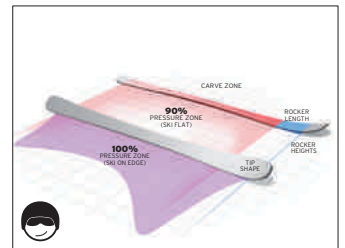

ROCKER SHAPES

ROCKER HAS GONE FROM A SIMPLE IDEA, TO FLOAT IN POWDER LIKE A WATER SKI, TO A COMPLETELY NEW APPROACH TO DESIGNING SKIS FOR EVERY TYPE OF SNOW CONDITION. TODAY WE USE THESE INGREDIENTS TO CREATE BETTER PERFORMANCE FOR EVERY KIND OF SKIING.

1. **CARVE ROCKER**
   INSTANTANEOUS CARVING SENSATIONS
2. EASY AND PRECISE CORNERING
   - QUICKNESS EDGE-TO-EDGE
   - HIGH SPEED STABILITY