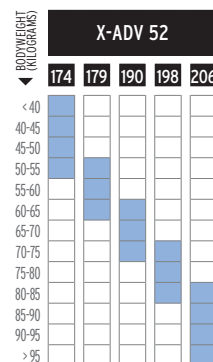

X-ADV 69 & 89

Ski length = Skier height +/- 5 cm