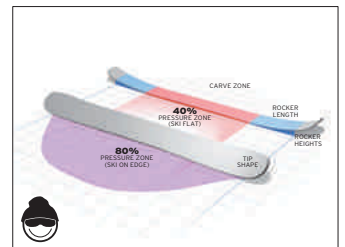

1. **TWIN ROCKER**
   MAXIMUM FLOATATION IN POWDER
2. EASY PIVOT IN ALL CONDITIONS
   - SURFY, PALYFULL FEEL IN DEEP SNOW
   - STABILITY WITH SKI ON EDGE