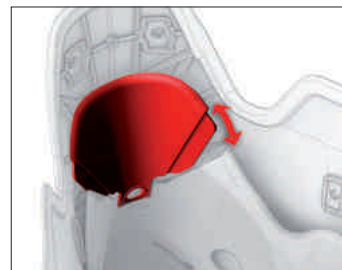

EXTENDED WINGS

RANGE OF MOTION

- FLEXIBLE SHELL CONSTRUCTION