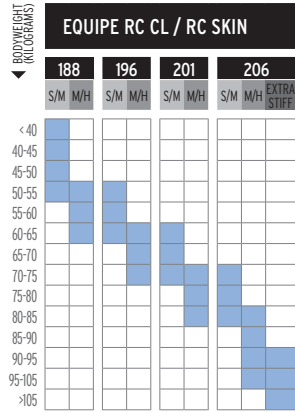

NORDIC WEIGHT CHART

BODYWEIGHT (KILOGRAMS)

- S SOFT
- S/M SOFT/MEDIUM
- M MEDIUM
- M/H MEDIUM/HARD
- H HARD

FOR VERY GOOD SKIERS IN THEIR CATEGORY

JUNIOR

CLASSIC JUNIOR	SKATE JUNIOR
Ski length = Skier height + 10 to 20 cm	Ski length = Skier height + 5 to 15 cm