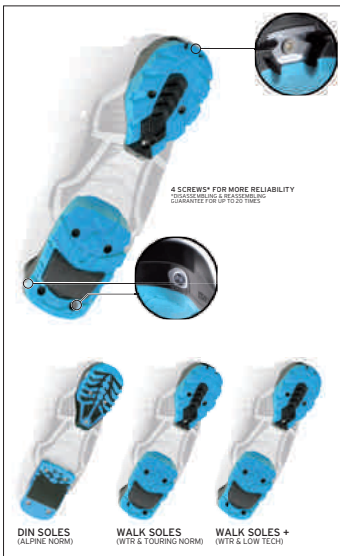

INTERCHANGEABLE PADS

EASY TO REMOVE AND CHANGE