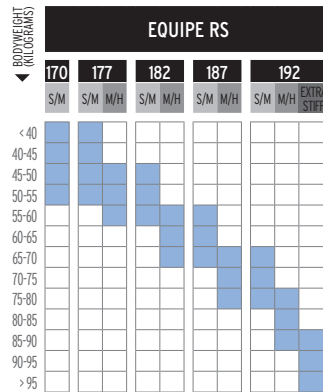

NORDIC WEIGHT CHART

BODYWEIGHT (KILOGRAMS)

- S SOFT
- S/M SOFT/MEDIUM
- M MEDIUM
- M/H MEDIUM/HARD
- H HARD

FOR VERY GOOD SKIERS IN THEIR CATEGORY

JUNIOR

CLASSIC JUNIOR	SKATE JUNIOR
Ski length = Skier height + 10 to 20 cm	Ski length = Skier height + 5 to 15 cm