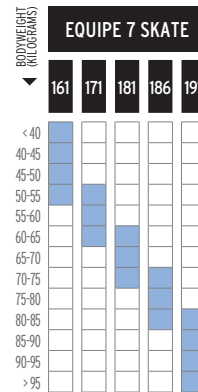

REF.	SIZES	WEIGHT
L36932200	188/196	80g
L36932300	200/206	80g

NORDIC WEIGHT CHART

BODYWEIGHT (KILOGRAMS)

- S SOFT
- S/M SOFT/MEDIUM
- M MEDIUM
- M/H MEDIUM/HARD
- H HARD

FOR VERY GOOD SKIERS IN THEIR CATEGORY