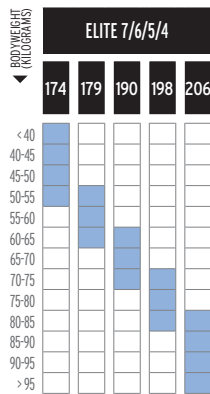

REF.	SIZES	WEIGHT
L36932200	188/196	80g
L36932300	200/206	80g

NORDIC WEIGHT CHART

BODYWEIGHT (KILOGRAMS)

- S SOFT
- S/M SOFT/MEDIUM
- M MEDIUM
- M/H MEDIUM/HARD
- H HARD

FOR VERY GOOD SKIERS IN THEIR CATEGORY