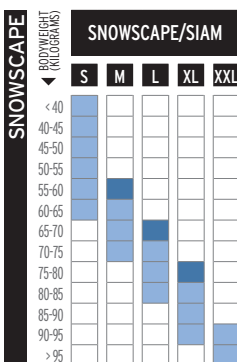

X-ADV 69 & 89

Ski length = Skier height +/- 5 cm