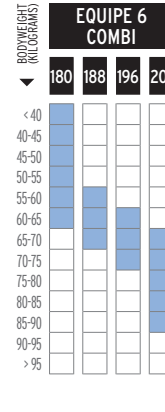

REF.	SIZES	WEIGHT
L36932200	188/196	80g
L36932300	200/206	80g

NORDIC WEIGHT CHART

BODYWEIGHT (KILOGRAMS)

- S SOFT
- S/M SOFT/MEDIUM
- M MEDIUM
- M/H MEDIUM/HARD
- H HARD

FOR VERY GOOD SKIERS IN THEIR CATEGORY