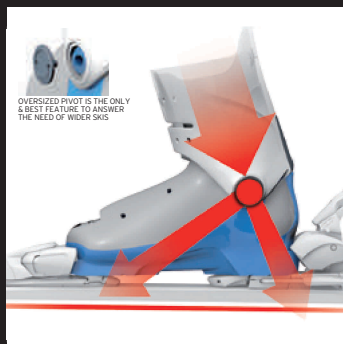

**OVERSIZED
PIVOT**

**REDUCED PLAY FOR EXTREME
PRECISION AND DIRECT TRANSMISSION**
BECAUSE MODERN ALL-MOUNTAIN SKIS ARE WIDER, THEY
REQUIRE MORE TORQUE TO STAY ON THE EDGE.

**360°
CUSTOM SHELL**

FULL CUSTOM SHELL
FOR PERFECT WRAPPING & ADAPTED COMFORT
& ACCOMMODATION.