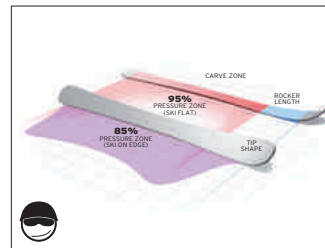

1. **ALL TERRAIN ROCKER**
   FLUID TERRAIN ABSORPTION
2. EASY & PROGRESSIVE TURN INITIATION
   - EASY AND PRECISE STEERING
   - OFF PISTE VERSATILITY