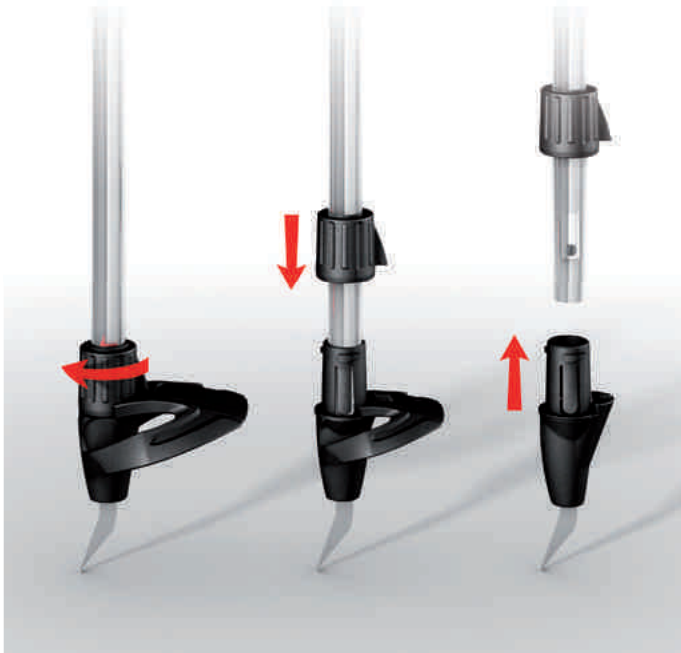

QUICK SWITCH BASKET

"TURN IT! CHANGE IT!"
NO MORE TOOLS! NO MORE GLUE!

CONSTRUCTION

SHAFT

100% CARBON 16/9
PURE CARBON SHAFT WITH 9MM TOP DIAMETER, 9MM NEAR TIP.

60% CARBON 16/9
60% CARBON SHAFT WITH 9MM TOP DIAMETER, 9MM NEAR TIP.

20% CARBON 16/9
20% CARBON SHAFT WITH 9MM TOP DIAMETER, 9MM NEAR TIP.

COMPOSITE 16/11
COMPOSITE SHAFT WITH 9MM TOP DIAMETER, 10MM NEAR TIP.

LONG THERMOGRIP
ENABLES THE SKIER TO HOLD THE POLE WHILE CROSS-HILLING.

EASY LOCK SYSTEM
EASY ADJUSTABILITY FOR VARIOUS POLES.

EASY LOCK SYSTEM
ADJUSTABLE FROM 100 TO 135CM

STRAP

POWER STRAP
EASILY ADJUSTABLE STRAP WITH PRECISE FITTING. ERGONOMIC STRAP FOR MORE PERFORMANCE.

BIATHLON BASIC STRAP, EASY TO TAKE OFF AND PUT ON

BIATHLON WITH FALX FUR
BASIC STRAP, EASY TO TAKE OFF AND PUT ON WITH FUR LINING

GRIP

NEW

EVA
EVA PERFORMANCE GRIP

EVA JR
EVA PERFORMANCE GRIP IN JUNIOR SIZE

BASKET

TOURING
LARGER BASKET FOR MORE FLUTATION IN POWDER. FITS SHAFTS WITH 10MM DIAMETER TIP.

ASYMMETRICAL BASKET
BETTER FLUTATION ON THE SNOW

TIP

TUNGSTEN
IDEAL MATERIAL FOR ROLLER SKI

STEEL

NEW