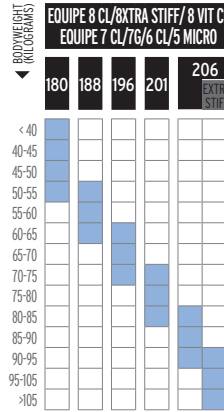

REF.	SIZES	WEIGHT
L36932200	188/196	80g
L36932300	200/206	80g

NORDIC WEIGHT CHART

BODYWEIGHT (KILOGRAMS)

- S SOFT
- S/M SOFT/MEDIUM
- M MEDIUM
- M/H MEDIUM/HARD
- H HARD

FOR VERY GOOD SKIERS IN THEIR CATEGORY