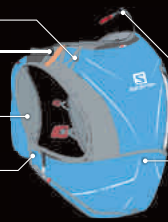

LIGHTWEIGHT
220 g
ONLY

POLE HOLDER

SIZE	XS/S	M/L	XL
cm	48-56	56-63	63-67
inch	31-38	38-43	43-46

S-LAB ADV SKIN HYDRO 12 SET

MOTION FIT