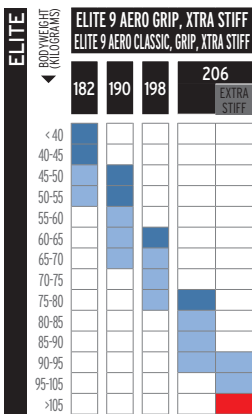

NORDIC WEIGHT CHART

BODYWEIGHT (KILOGRAMS)

- S SOFT
- S/M SOFT/MEDIUM
- M MEDIUM
- M/H MEDIUM/HARD
- H HARD

FOR VERY GOOD SKIERS IN THEIR CATEGORY

JUNIOR

CLASSIC JUNIOR	SKATE JUNIOR
Ski length = Skier height + 10 to 20 cm	Ski length = Skier height + 5 to 15 cm