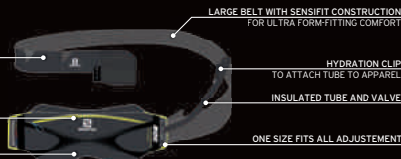

S-LAB INSULATED HYDRO BELT SET

L36635700
200 G / 0.529