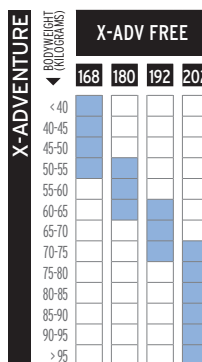

X-ADV 69 & 89

Ski length = Skier height +/- 5 cm