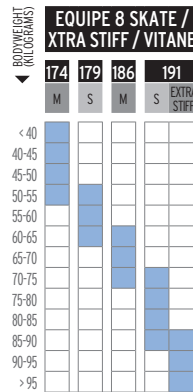

REF.	SIZES	WEIGHT
L36932200	188/196	80g
L36932300	200/206	80g

NORDIC WEIGHT CHART

BODYWEIGHT (KILOGRAMS)

- S SOFT
- S/M SOFT/MEDIUM
- M MEDIUM
- M/H MEDIUM/HARD
- H HARD

FOR VERY GOOD SKIERS IN THEIR CATEGORY