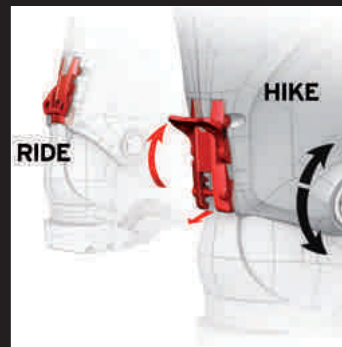

HIKE & RIDE

**ALPINE BACK SUPPORT
MANAGEMENT**
MAGNESIUM BACKBONE TECHNOLOGY
FROM THE X3 LAB
PROVIDES STRONG BACK SUPPORT, POWER TRANSMISSION
AND PROGRESSIVE FORWARD FLEX MANAGEMENT WHEN
SKIING DOWNHILL.