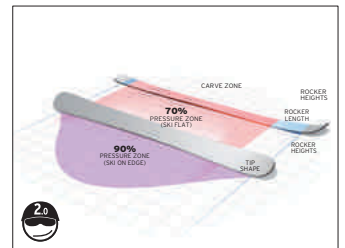

1. **ALL TERRAIN ROCKER 2.0**
   COMBINATION OF PRECISION AND MANEUVERABILITY
2. EASY AND PRECISE STEERING
   - GREAT TERRAIN ABSORPTION
   - INCREASED MANEUVERABILITY