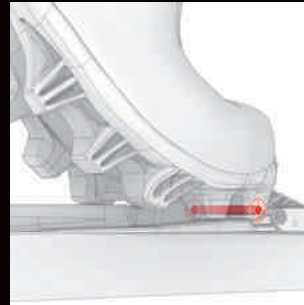

1 AXE TECHNOLOGY

OPTIMIZED AMPLITUDE & KICK FEELING

PROPULSE

AMPLITUDE
CONTROL
LIGHT WEIGHT
OPTIMIZED KICK
FEELING

PROFIL

RELIABILITY
CONTROL
EASE OF USE

xa

STABILITY
CONTROL
RELIABILITY