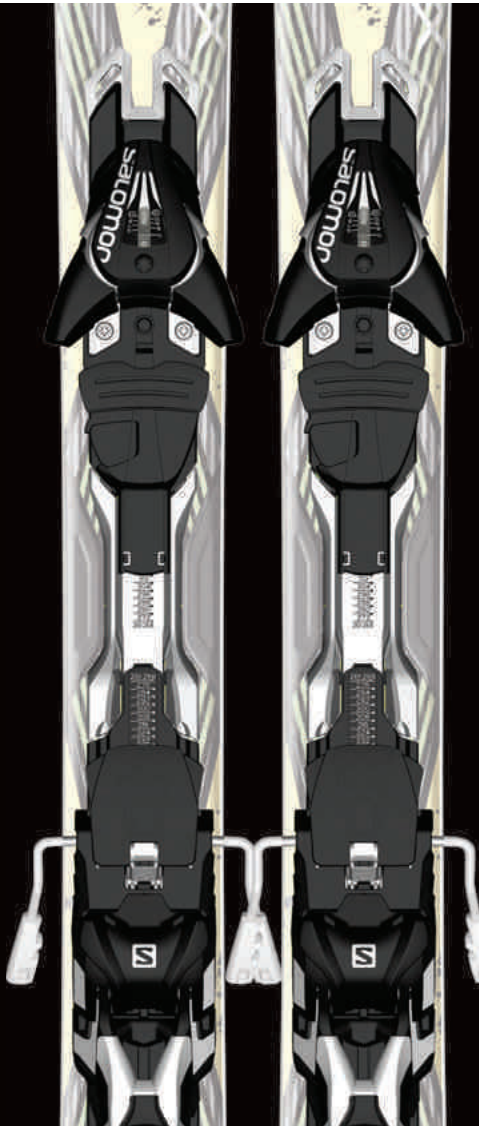

X-TRACK + XT12 CONCEPT

THE NEW SMART
STANDARD:
LOWER, WIDER,
LIGHTER AND NOW
WITH BETTER
SKI-TO-SNOW CONTACT

POWER

LOWER
INCREASED FEEL & TERRAIN FEEDBACK

WIDER
BETTER POWER TRANSMISSION

CONTROL

PROGRESSIVE TRANSFER PADS
REDUCED VIBRATIONS & BETTER
SKI-TO-SNOW CONTACT

LIGHTER
X-TRACK T1 -15% LIGHTER*
X-TRACK STD -5% LIGHTER*

*compared to Smarttrack

DEALER BENEFITS

EASY MOUNT
SAVE TIME AND ENERGY BY SIMPLY
SLIDING ON THE BINDINGS