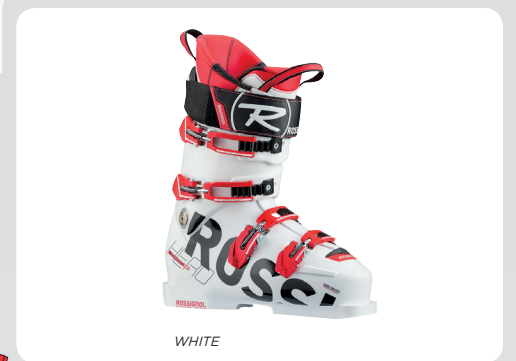

JR HOODY MID VEST JR
RLDS06J
XXS(150) / XS(160)

HOODY MID JACKET
RLDS03A
S/M/L/XL/XL/XXL

JR HOODY MID JACKET JR
RLDS03J
XXS(150) / XS(160)

COACH CORNER

LONGSHELL
RLCS001 (Black) XS/S/M/L/XL/XL
RLDS07A (Red) XS/S/M/L/XL/XL