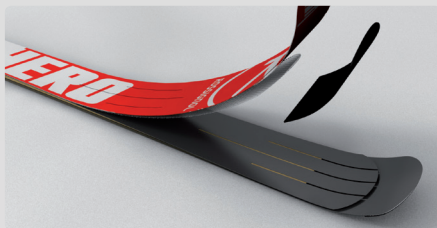

RACE

2015 / 2016

ANOTHER **BEST** DAY

LEIF KRISTIAN HAUGEN

ROSSIGNOL

HERO

Carlo Janka / Sölden / 2014

PROP TECH

Transversal ski flex release system.

In response to the new turn radius regulations issued by the FIS, we have worked hard on the actual structure of the ski in a bid to improve turn initiation and make handling more enjoyable. The result is the Prop Teck Technology. The Zicral top reinforcement layer is cut lengthwise at the tip of the ski for superior power transfer and ski control.

This technology is used by all our World Cup racers.

POWER TURN ROCKER

This ski has high traditional camber for 90% of its length, delivering power as well as excellent snowfeel and grip on the piste. A slight rocker over the remaining 10%, at the tip, makes turn initiation easier and more controllable.

10% / 90%
LOW ROCKER HIGH CAMBER

CASCADE TIP

This specific tip construction involves stepping the end-points of the top two layers, one metal and the other fiberglass. The objective is to reduce tip inertia and weight, giving a ski that is livelier and more receptive.