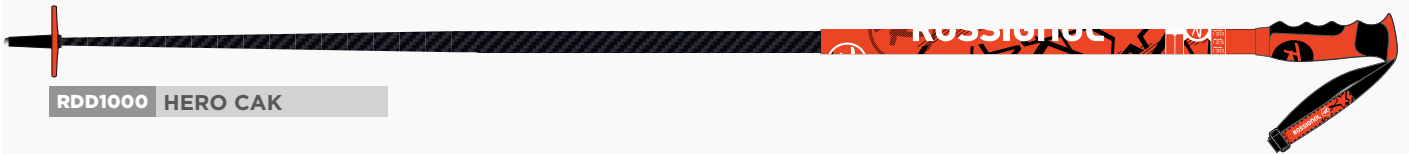

RDD1000 HERO CAK

RDD1010 HERO CARBON

RDD1050 HERO SL