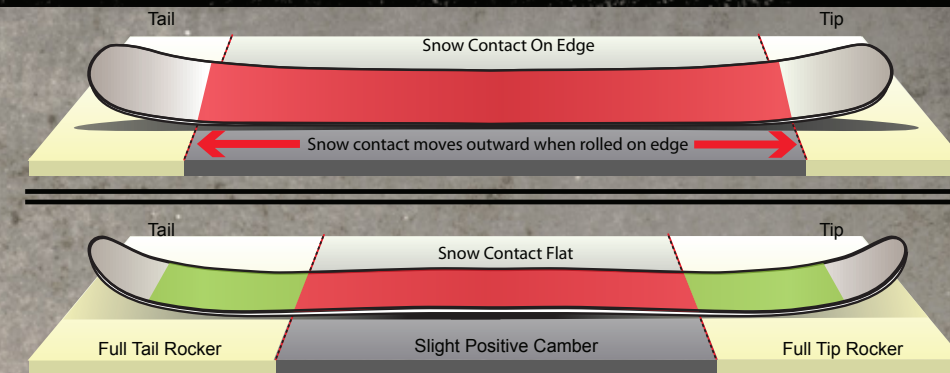

**HRC 40** The HRC 40 edge has a slightly lower hardness rating, with a wider profile and larger anchors to dissipate heat and increase impact resistance.

**ABS** Extra thick ABS over the edges helps reinforce against impacts and transmits energy for enhanced edge grip and feel.

**WHITEWALLS** Rugged and repairable sidewall material with a layer of rubber below for smooth riding and exceptional durability. Our White-walls are made of UHMW which is more resilient than ABS, and can be repaired with P-Tex if you do manage to gouge a hole in it.

## STEALTH ROCKER

Stealth Rocker is long, low tip rocker with camber under foot and a flat tail for easy turn initiation without sacrificing edge grip and liveliness.

- No dive/no catch tip
- Powerful and versatile
- Flotation with control
- Easy turn entry