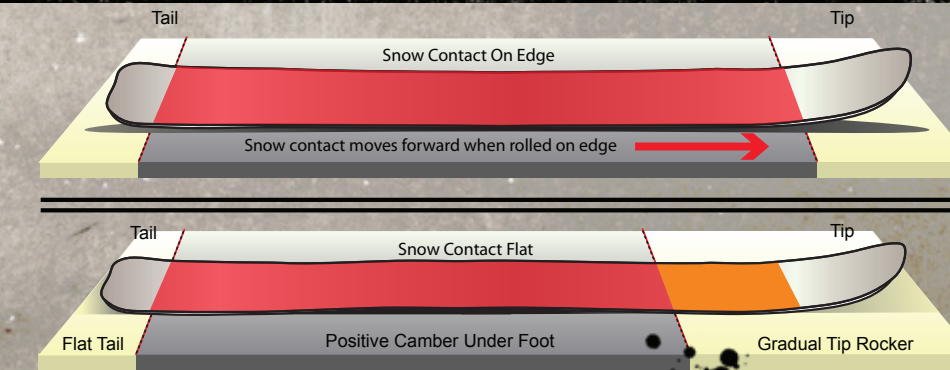

## STEALTH ROCKER

Stealth Rocker is long, low tip rocker with camber under foot and a flat tail for easy turn initiation without sacrificing edge grip and liveliness.

- No dive/no catch tip
- Powerful and versatile
- Flotation with control
- Easy turn entry

## HAMMER ROCKER

Hammer Rocker has very low rise tip rocker, combined with camber back to the tail for amazing edge grip with easy turn entry and flotation.

- More effective edge
- Stable and predictable
- Increased versatility
- Powerful turn exit