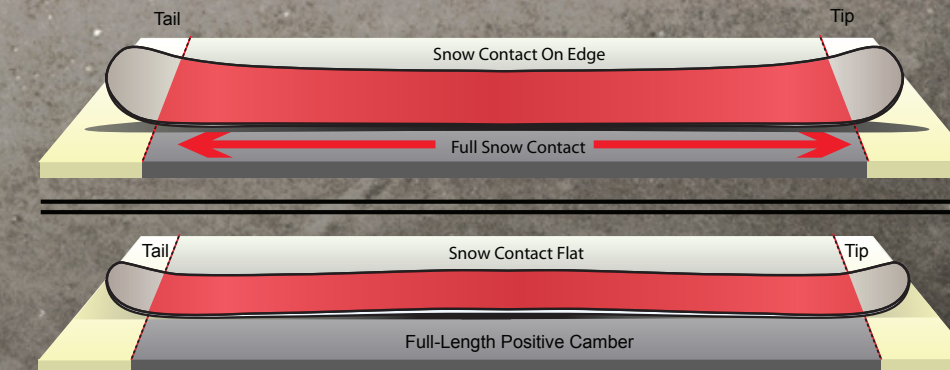

SPEEDCORE

Bamboo laminated with poplar for light weight, durability, and liveliness.

METALCORE

Extra bamboo laminates and a Titanal layer for power, damping, and edge hold.

GRINDCORE

Poplar and wider, centered bamboo laminates for extra pop and durability.