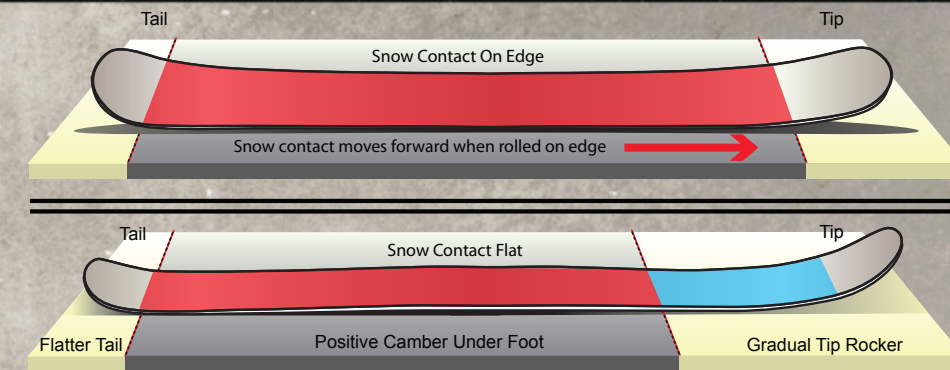

**HRC 40** The HRC 40 edge has a slightly lower hardness rating, with a wider profile and larger anchors to dissipate heat and increase impact resistance.

**ABS** Extra thick ABS over the edges helps reinforce against impacts and transmits energy for enhanced edge grip and feel.

## BOMB ROCKER

Bomb Rocker features full tip and tail rocker with slight positive camber underfoot for maximum flotation and playful feel.

- Effortless float
- Easy to pivot/spin
- Smooth and playful
- Varied turn shape

## STEALTH ROCKER

Stealth Rocker is long, low tip rocker with camber under foot and a flat tail for easy turn initiation without sacrificing edge grip and liveliness.

- No dive/no catch tip
- Powerful and versatile
- Flotation with control
- Easy turn entry

## HAMMER ROCKER

Hammer Rocker has very low rise tip rocker, combined with camber back to the tail for amazing edge grip with easy turn entry and flotation.

- More effective edge
- Stable and predictable
- Increased versatility
- Powerful turn exit