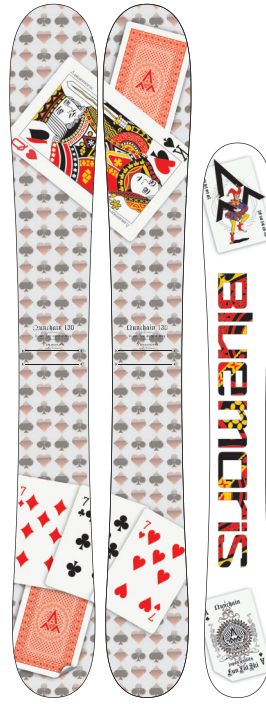

RANDONNEE-Light
¥32,000 (税別)

Sidecut:
105-70-95
Length (Radius):
150 (13.9), 160 (16.2),
170 (18.7)
Powercellcore
Tras cap
M tail
Step sole

SNOWHIKE
with X-TRACE
¥43,000 (税別)

Sidecut:
125-99-120
Length (Radius):
130 (12.4)
Powercellcore
Tras cap
Step sole or glued skin sole

**BINDING FOR SOFTBOOTS
X-TRACE**

REPURIM
¥78,000 (税別)

Sidecut:
155-108-130
Length (Radius):
160 (12.9)
Woodcore
Sintered base
Rockered tip

MYSTIC
¥32,000 (税別)

Sidecut:
125-99-120
Length (Radius):
130 (12.4)
Powercellcore
Tras cap

QUNCHAIN
¥38,000 (税別)

Sidecut:
165-130-155
Length (Radius):
130 (7.1)
Powercellcore
Tras cap
Rockered tip and tail

QUNCHAIN SNB
¥39,000 (税別)

Sidecut:
279-237-279 (145)
286-243-286 (151)
Length (Radius):
145 (7.2), 151 (7.8)
Powercellcore
Slant sandwich
Rockered tip and tail

影八甲田
¥36,000 (税別)

Sidecut:
125-99-120
Length (Radius):
99 (6.0)
Powercellcore with carbon rod
Layer tec
with AX-1 Binding

闇八甲田
¥38,000 (税別)

Sidecut:
115-94-115
Length (Radius):
99 (7.1)
Powercellcore
Layer tec
with AX-1 Binding