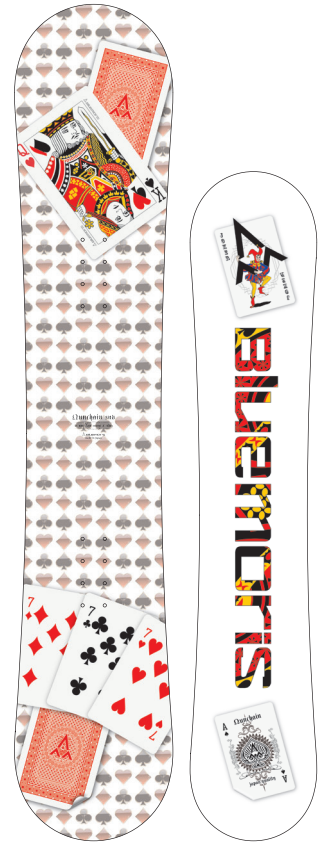

RANDONNEE-Light
¥32,000 (税別)

Sidecut:
105-70-95
Length (Radius):
150 (13.9), 160 (16.2),
170 (18.7)
Powercellcore
Tras cap
M tail
Step sole

SNOWHIKE
with X-TRACE
¥43,000 (税別)

Sidecut:
125-99-120
Length (Radius):
130 (12.4)
Powercellcore
Tras cap
Step sole or glued skin sole

**BINDING FOR SOFTBOOTS
X-TRACE**

REPURIM
¥78,000 (税別)

Sidecut:
155-108-130
Length (Radius):
160 (12.9)
Woodcore
Sintered base
Rockered tip

MYSTIC
¥32,000 (税別)

Sidecut:
125-99-120
Length (Radius):
130 (12.4)
Powercellcore
Tras cap

QUNCHAIN
¥38,000 (税別)

Sidecut:
165-130-155
Length (Radius):
130 (7.1)
Powercellcore
Tras cap
Rockered tip and tail

QUNCHAIN SNB
¥39,000 (税別)

Sidecut:
279-237-279 (145)
286-243-286 (151)
Length (Radius):
145 (7.2), 151 (7.8)
Powercellcore
Slant sandwich
Rockered tip and tail

影八甲田
¥36,000 (税別)

Sidecut:
125-99-120
Length (Radius):
99 (6.0)
Powercellcore with carbon rod
Layer tec
with AX-1 Binding

闇八甲田
¥38,000 (税別)

Sidecut:
115-94-115
Length (Radius):
99 (7.1)
Powercellcore
Layer tec
with AX-1 Binding