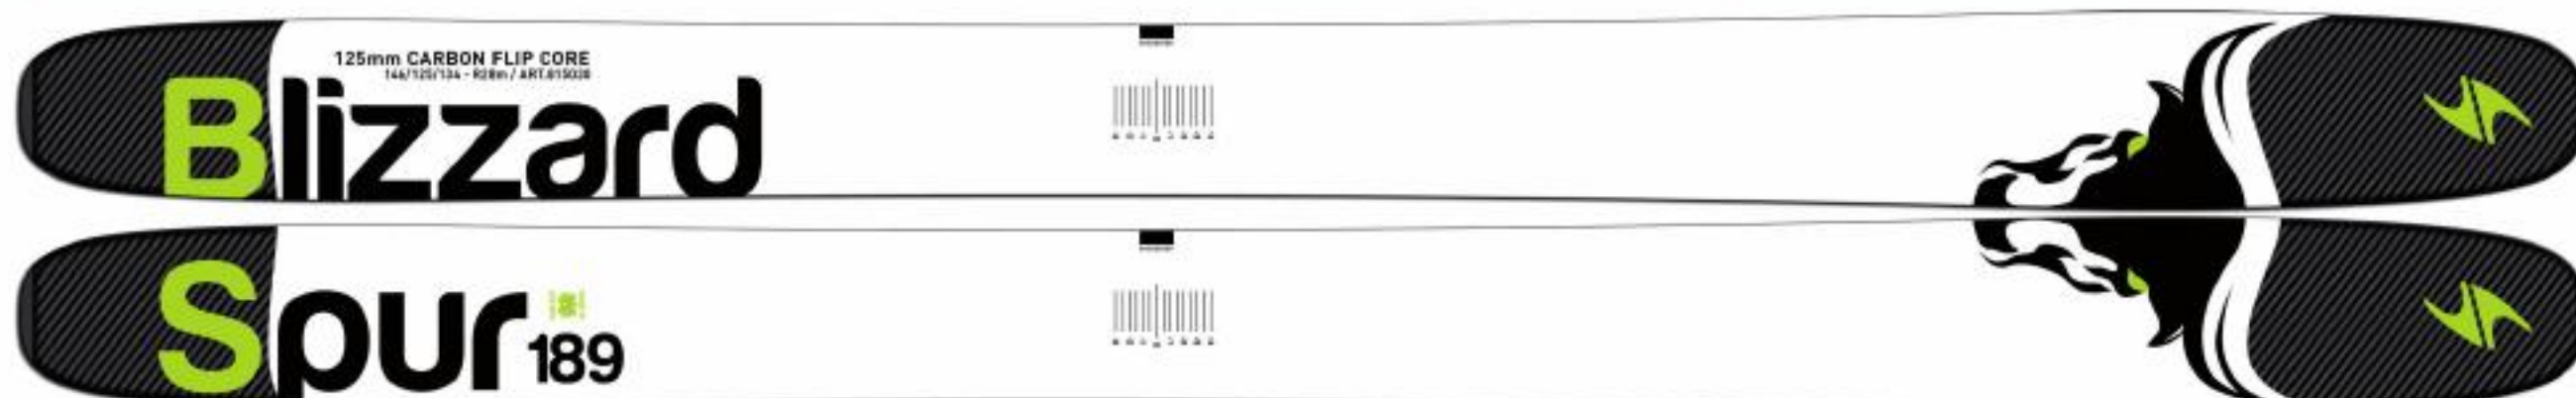

FREEMOUNTAIN POWDER

BLIZZARD	Tecnica	Part	Color	Model	SRP €	Lengths				Sample Size	Tip	Center	Tail	Radius
815030	8A4110	00	001	SPUR	699,90 €	189				189	146	125	134	28,5
Construction:	Sandwich Compound Sidewall (Isocore, Carbon)				Camber:	3D Full Rocker				Special Technology:	Flipcore Technology