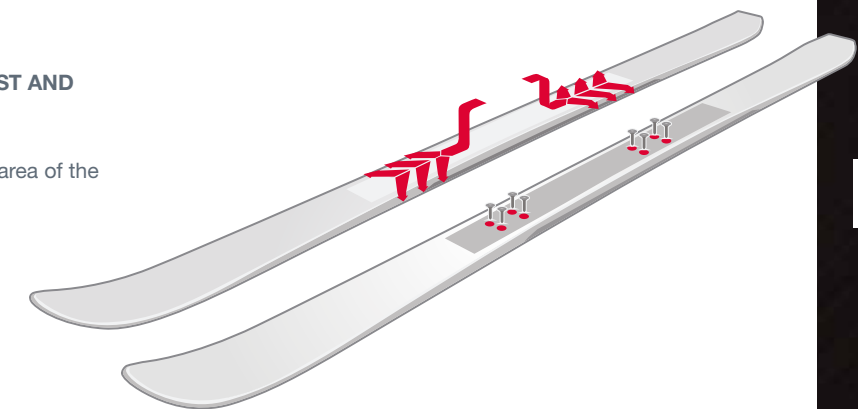

MEGA GRIP TI is an ultra-light Titanal insert in the binding area of the BC Touring models, designed to add strength.

- Increases torsional rigidity, thereby maximizing edge grip
- Holds the binding secure on the ski even under extreme loads