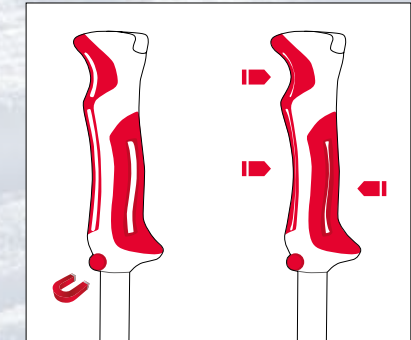

AFFINITY

- AJ5001070 105-125

NEW

- Alu 7075 16 mm
- Lady Foam grip
- Standard disc
- Steel tip

LIVE GRIP

Three flex zones adapt ergonomically to fit every hand size, ensuring a comfortable grip and optimal balance. As a smart detail, magnets hold the poles together for transport and on the ski lift.