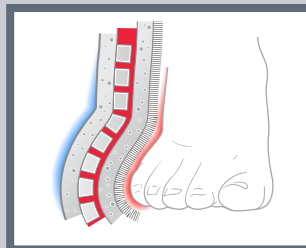

CLIMA FOAM

Uniquely Atomic, this foam has air channels in its construction trapping more air against the foot creating a new standard of insulation.

*All Hawx Women & Live Fit 90-70W

LINER CHART

FEATURES	LINER MODELS					
	RACE FIS	INTUITION	ELITE	PRO	SPORT	COMFORT
FIT LAYERS	FIS MEMORY FOAM	8 mm INTUITION	T3 W/3D EVA	T2 W/3D EVA	T1 W/3D EVA	AUTO FOAM
LINING	RS FABRIC	INTUITION FABRIC	ALCANTARA	ALCANT. (M) VELVET MAX (W)	VELVET MAX	ANTI-BACTERIAL RENTAL
EXTERNAL LAYER	MICRO FIBER	INTUITION FABRIC	MICRO FIBER	HIGH DENSITY VINYL	PER-FORMER WRAP	HIGH DENSITY VINYL
TOE BOX	4-WAY STRETCH PLUS	4-WAY STRETCH PLUS	4-WAY STRETCH PLUS	4-WAY STRETCH PLUS	4-WAY STRETCH	4-WAY STRETCH
INSOLE	SIDAS	SIDAS	SIDAS	SIDAS	CUSHION	CUSHION
ADDITIONAL FEATURES	ADJ. VOLUME LACES INCL.	ALPINE TONGUE ALPINE SOLE				
THERM-IC PREPARED	YES	YES	YES	YES	YES	YES