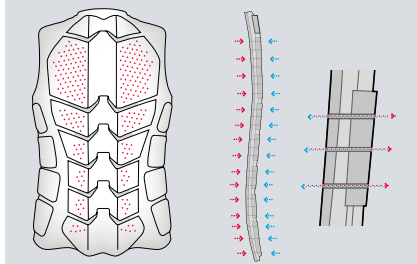

MAXIMUM BREATHABILITY

- Circulation canals integrated into the materials
- Moisture and excess heat are wicked away