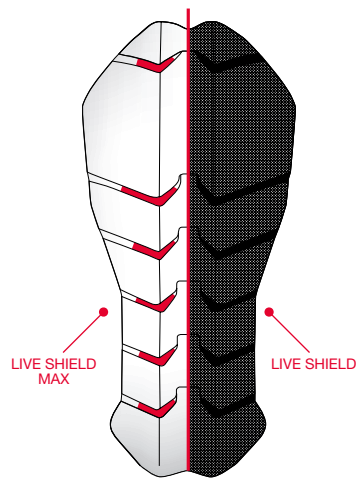

LIVE SHIELD

MINIMUM WEIGHT, MAXIMUM PROTECTION

Before you can let yourself go on the slopes, you need to feel safe. Live Shield protectors from ATOMIC not only make you feel safe, their passive ventilation system wicks away moisture and excess heat to maintain a pleasant body temperature, they follow every movement the skier makes and because they are ultra-light they are barely noticeable.

MAXIMUM PROTECTION

LIVE SHIELD MAX and LIVE SHIELD conform to the EU's highest level of certification for back protectors (EN 1621-2).