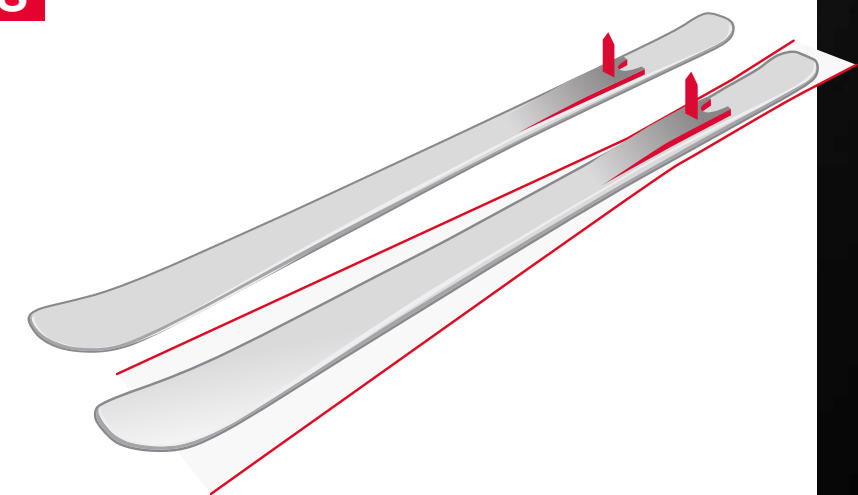

MEGA GRIP TI is an ultra-light Titanal insert in the binding area of the BC Touring models, designed to add strength.

- Increases torsional rigidity, thereby maximizing edge grip
- Holds the binding secure on the ski even under extreme loads

WOMEN TECHNOLOGIES

V-SHAPE BODY

- A narrower than usual tail in comparison with the ski tip
- Effortless turning from beginning to end
- Perfect for precisely carved or smoothly drifted turns

HEEL LIFT

- Raised heel area
- Tailored to the centre of gravity of the female body, the skier has a more natural position above the ski
- Increases ski control, relieves stress on the back and prevents premature tiredness