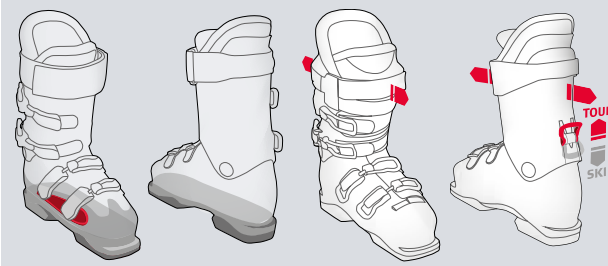

BOOT CONCEPTS

LIVE FIT

Live Fit is the first ski boot in the world that transmits the exact shape of your foot LIVE through the liner and shell. Even when stepping in, the boot immediately adapts to the width of your foot. While skiing, it preserves the natural foot print for perfect balance making skiing easier than ever. Live Fit. Your Perfect Fit. Instantly.

LIVE FIT DNA

- 2-COMPONENT SHELL WITH LIVE-FIT INSERTS
- 102 MM WIDE FIT + LIVE FIT
- 1 MM OFFSET SHELL
- 3° SHELL ROTATION
- FORWARD LEAN ANGLE 15°

► LIVE FIT ZONES

These zones automatically adapt to the skier's forefoot shape providing instant comfort, improved sensations, better blood flow, warmer toes and happier feet.

► LIVE FIT CONVENIENCE

Our 2-buckle design with oversized power strap allows for easy entry and exit, all while properly securing your foot for all day comfort on the slopes.

TRACKER

The highest performance freeride boot in the world. The Tracker will truly take you wherever you want to go, and let you rip the descent when you get there.

TRACKER DNA

- 1-COMPONENT SHELL
- 98 MM NARROW FIT + LIVE FIT PERFORMANCE
- 1 MM OFFSET SHELL
- 0° SHELL ROTATION
- FORWARD LEAN ANGLE 16-18°

► LIVE FIT PERFORMANCE

A Live Fit zone is purposefully placed on the lateral side to eliminate common "hot spots", while the medial side of the boot remains solid for maximum power transfer and edge grip.

► ENDURO CHASSIS

We've taken our podium-proven race geometry and combined it with real all mountain traction. Our race geometry gives the all mountain skier the confidence to attack steeper, more aggressive terrain than ever before and our Ridge Walker Sole made with genuine Skywalk rubber provides superb traction all over the mountain.

► POWER CONTROL RELEASE