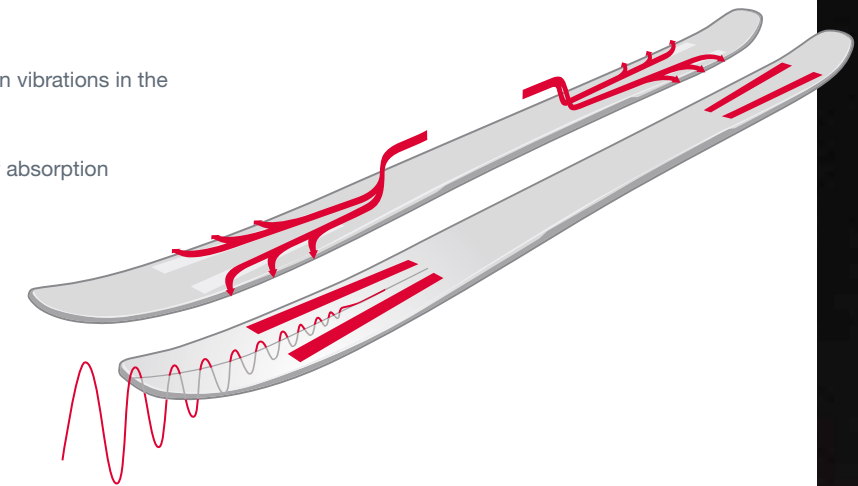

POWER TRANSMISSION

Direct interaction with the piste through Power Transmission Bridges

- Perfect power transmission to the edges

FLEX ZONES

Save both energy and fractions of a second

- Harmonious flex line across the entire length of the ski
- Carving turns made easy, maximum power in dynamic turns

REDSTER DOUBLEDECK SL
An additional flex zone in the middle of the ski makes the ski even more lively and faster edging easier.

REDSTER DOUBLEDECK GS

DAMPENING ZONES

Exceptional smoothness even at high speeds

- Absorption of vibrations and shocks
- Precision control at all times

POWER JOINT

Flexible connections between upper and lower deck

- Energy absorption and transfer for optimum rebound and maximum acceleration

SPROCKET POWER BOOSTER

PERFECT POWDER ROCKER PERFORMANCE

SPBs to the front and rear of the binding effectively dampen vibrations in the Rocker area and channel power directly to the edges.

- High rebound thanks to optimized flex with extraordinary absorption
- Exceptionally smooth on all terrains
- Maximum edge grip thanks to more effective power flow

SPB TITANIUM

Maximum smoothness and dynamics on fast downhill

SPB CARBON

Outstanding agility thanks to additional pop in tip and tail