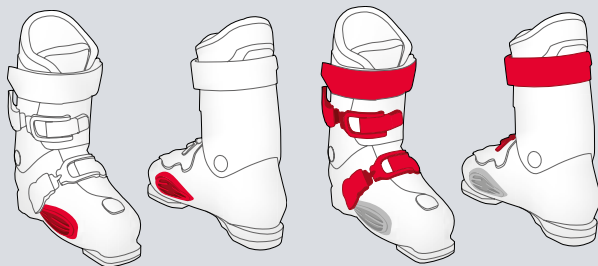

LIVE FIT DNA

-  2-COMPONENT SHELL WITH LIVE-FIT INSERTS
-  102 MM WIDE FIT + LIVE FIT
-  1 MM OFFSET SHELL
-  3° SHELL ROTATION
-  FORWARD LEAN ANGLE 15°

► LIVE FIT ZONES

These zones automatically adapt to the skier's forefoot shape providing instant comfort, improved sensations, better blood flow, warmer toes and happier feet.