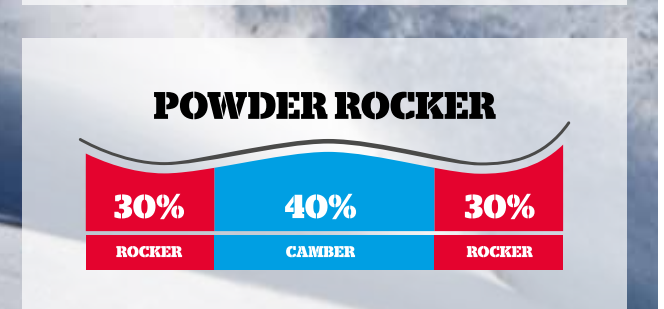

PISTE

HARD SNOW

For on-piste skiers, who expect perfect edge-grip even in the hardest snow conditions.

STABILITY

PISTE

ROCKER

FORGIVING AND EASY TURN INITIATION

ALL MOUNTAIN

HARD/SOFT SNOW

For All Mountain skiers seeking ultimate versatility. Maximum support in soft snow on any terrain, convincing carving characteristics as well as stress-free drifting on piste.

VERSATILITY

ALL MOUNTAIN

ROCKER

PERFORMANCE ON ALL SNOW CONDITIONS AND ANY TERRAIN

POWDER

SOFT SNOW

For freeskiers, who want perfect lift in powder while still desiring stability on hard snow.

FLOATATION

POWDER

ROCKER

FLOATATION AND EFFORTLESS SKIING

BARRIERS TO BUY

Why is it that many skiers still hold on to their 15 year old boots? What Barriers are preventing them from buying new and better products? The fact is skiers are nervous about buying new boots because their 3 most important concerns of Comfort, Fit, and Performance might not be met.