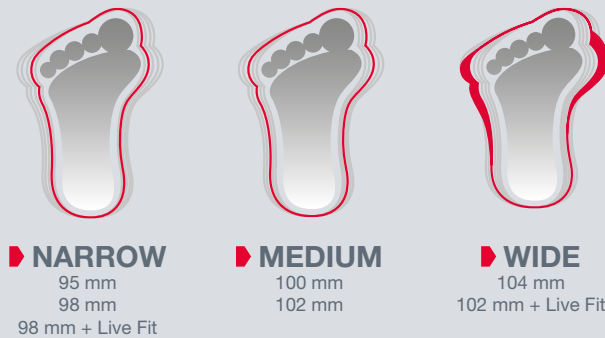

FIT

EASY LAST SEGMENTATION

SHELL TECHNOLOGY

EASY OF ENTRY

All of our boots are engineered to be easy to get into and take off. Best in class.

EASY TO USE

All of our boots have easy to use buckle designs, maximizing leverage and ease of closure.