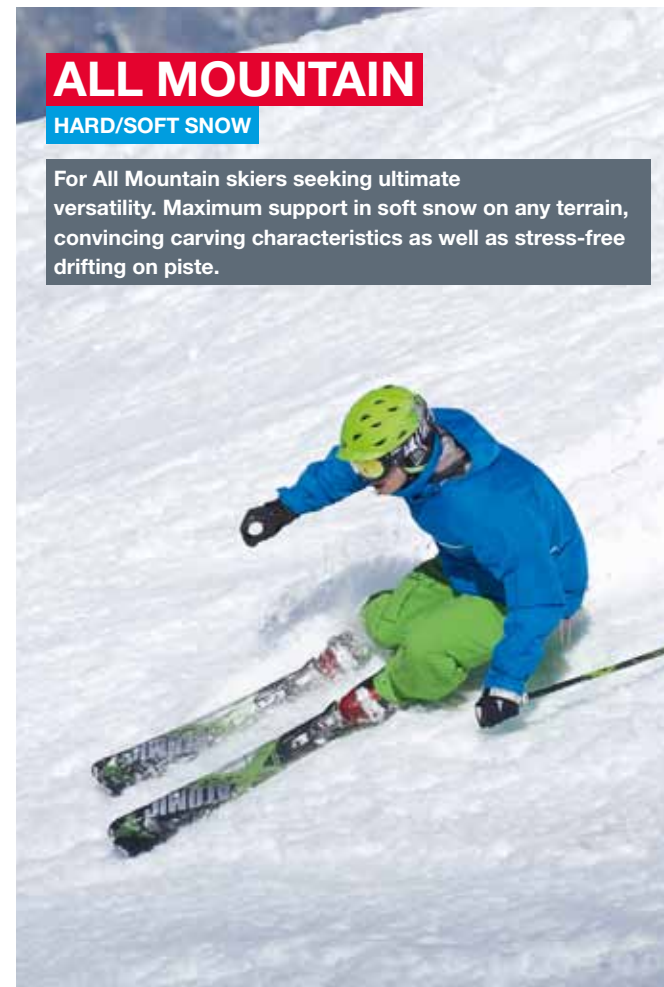

Extra-precise edge grip on any prepared piste. Effortlessly maneuverable on all-mountain terrain. Ultra-light surf sensation on fresh powder: wherever skiers love to ski the most, rockers precisely tailored to the terrain beneath improve their performance. Which is why all of our RACE, ALL MOUNTAIN, FREESKI POWDER, WOMEN and BACKCOUNTRY TOURING skis boast the advantages of Rocker Technology.

PISTE

HARD SNOW

For on-piste skiers, who expect perfect edge-grip even in the hardest snow conditions.

STABILITY

PISTE

ROCKER

FORGIVING AND EASY TURN INITIATION

ALL MOUNTAIN