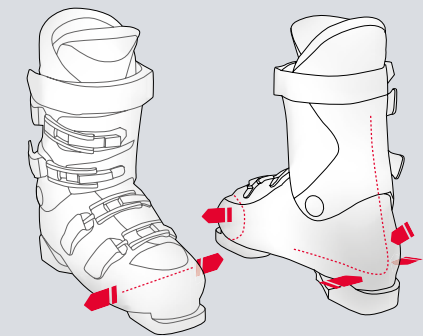

B TECH DNA

- 2-COMPONENT SHELL
- 104 MM WIDE FIT
- 1 MM OFFSET SHELL
- 3° SHELL ROTATION
- FORWARD LEAN ANGLE 16°

► ANATOMIC SHELL

Designed to provide the skier with ample big toe room and a generous fit across the foot, while at the same time securing the rear foot with a narrow heel pocket.