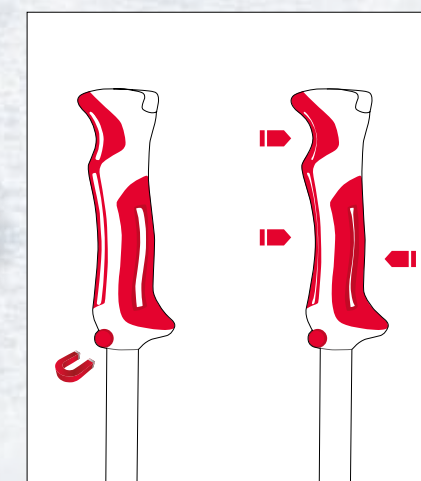

LG VANTAGE

- AJ5001094 **NEW**
- AJ5001096
- 110-135

- ◆ Alu 6061 T6 18 mm
- ◆ Live Grip
- ◆ Powder disc
- ◆ Steel tip

LIVE GRIP

Three flex zones adapt ergonomically to fit every hand size, ensuring a comfortable grip and optimal balance. As a smart detail, magnets hold the poles together for transport and on the ski lift.