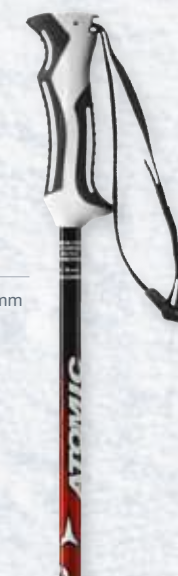

POLES

LG RENTAL COMPOSITE

AJ5001080
105-135

Different colors per size

- Carbon Composite 16mm
- Live Grip
- Live Strap Uni
- Standard disc
- Steel tip