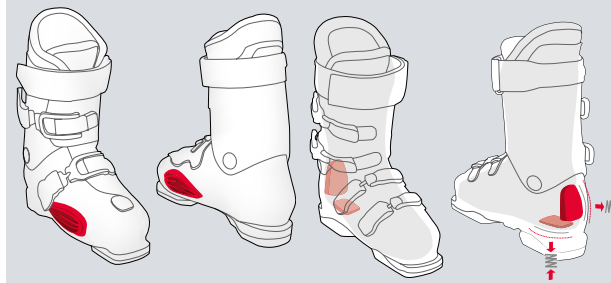

► RECCO EQUIPPED

OVERLOAD

The Overload offers a relaxed fit, relaxed geometry, and even more shock absorption to soak up the harshest landings.

OVERLOAD DNA

-  2-COMPONENT SHELL WITH LIVE FIT INSERTS
-  102 MM WIDE FIT + LIVE FIT
-  1 MM OFFSET SHELL
-  3° SHELL ROTATION
-  FORWARD LEAN ANGLE 15°