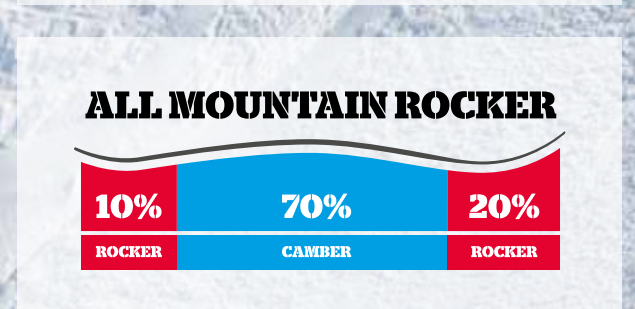

PERFORMANCE ON ALL SNOW CONDITIONS AND ANY TERRAIN