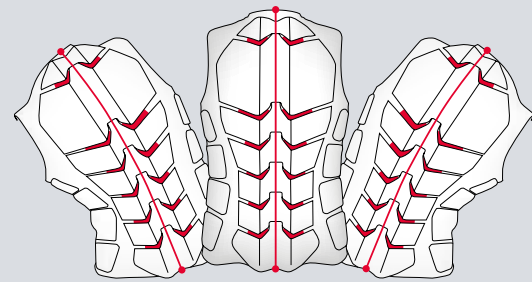

MAXIMUM MOBILITY

LIVE SHIELD MAX

- Shell of lightweight elements joined together by hinges
- Maintains full freedom of movement and top performance in any skiing or trick scenario

LIVE SHIELD

- Accordion structure of EVA for full freedom of movement
- Precise anatomical fit