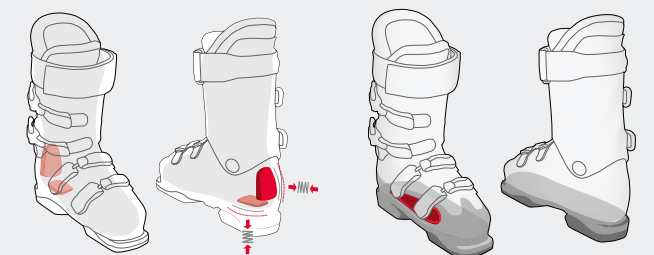

SHOCKILLA

ENDURO CHASSIS