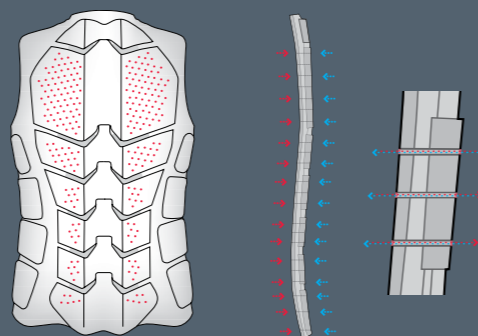

PROTECTORS TECHNOLOGY

LIVE SHIELD

In order to have fun in the snow and perform well it is important to feel well-protected. With the Live Shield protector series Atomic proves that maximum protection, light weight and comfortable fit are not at odds with each other. "Live Shield Max", the latest innovation, successfully combines comfort and maximum safety.

MAXIMUM PROTECTION

"Live Shield Max" and "Live Shield" received the highest certification for back protectors (EN 1621-2).

HARD SHELL

LIVE SHIELD MAX

The ABS shell absorbs impact with its ultralight and shock-absorbing EPS core. The EVA layer ensures optimal padding and fit.

SOFT SHELL

LIVE SHIELD

Extremely lightweight EPS core ensures high impact absorption and delivers maximum active protection, all the while the double layer made of soft EVA ensures a comfortable fit.

MAXIMUM MOBILITY

LIVE SHIELD MAX

"Max" is a lightweight shield made of multiple shell components connected by individual joints. This special construction allows absolute freedom of movement. Whether you a racer or freeskiier, everyone is able to demonstrate their best performance in every situation.

LIVE SHIELD

Provides maximum freedom of movement due to its EVA accordion-shaped design. "Live Shield" provides such a precise fit that the skier is only reminded of wearing the protective gear, once he/she takes it off after a whole day of skiing.

MAXIMUM BREATHABILITY

To ensure that the protector fits comfortably in every situation, the three optimally adjusted material layers were outfitted with specific circulation ducts. On warmer days or after an intensive ascent moisture and heat are transported to the outside. Through this design, air circulation helps to maintain an optimal climate.

PROTECTORS

LIVE SHIELD MAX VEST MEN