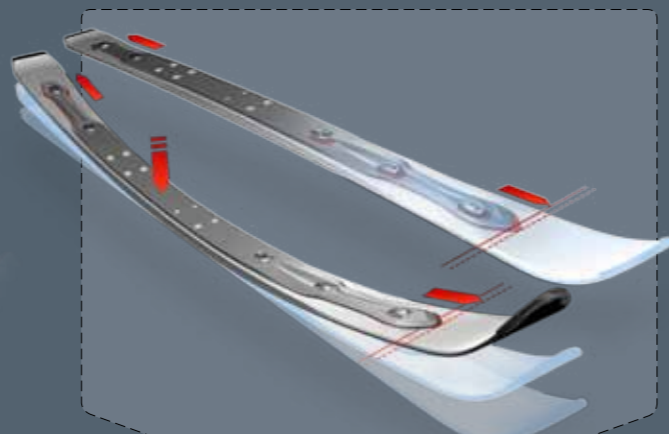

The reason is its unique construction, taken from two different skis: the relatively soft lower deck—the Adapter Deck—mutes vibrations, guarantees optimum edge-grip and makes for a perfectly smooth ride. The stabilizing upper deck—the Control Deck—acts like a steering module, receiving the skier's impulses and transmitting these directly to the lower deck.

#### D2 VARIO CUT

THE FIRST SKI WITH VARIABLE SIDECUT AND ADAPTIVE FLEX

The new D2 Vario Cut is the world's first ski with self-adapting radius and flex. It reacts to the skier's impulses by automatically adapting its radius and by providing the optimum dynamics for each individual skiing situation. Additionally, two elastomer-mounted glide connections between the upper and lower deck make for optimum shock absorption. All this allows the ski to glide and turn with special ease—making its rider a better skier.

#### D2 VARIO FLEX

THE DOUBLEDECK WITH SELF-ADAPTING FLEX

In the D2 Vario Flex, the elastomer-mounted connection between the upper and the lower deck influences the way the ski flexes according to current skiing speed. At low speeds, the ski is extremely easy to control. The higher the speed, the more dynamically the ski reacts. Its flex builds up progressively and uses the desired rebound to support acceleration out of turns.