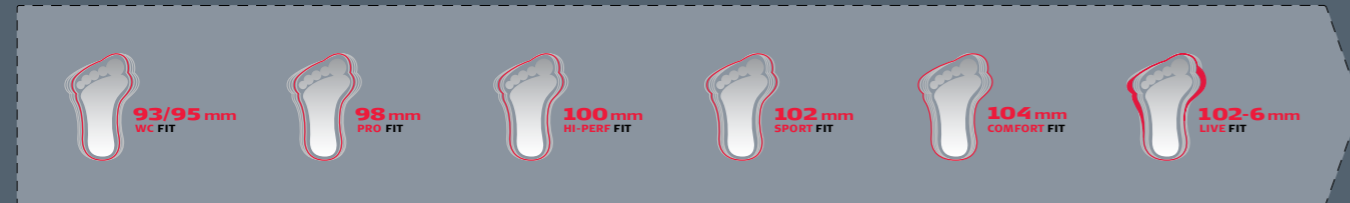

BOOTS PHILOSOPHY

Skiers from all over the world keep reminding us of their three most important concerns when purchasing new boots: FIT, PERFORMANCE and COMFORT. Every skier has a different idea as to what Fit, Performance and Comfort mean to them. This is why we have built our entire range to cater to these three concerns for all skier types, from World Cup to convenience. Every boot we

AnATOMIC FIT

make embodies this design philosophy: the boot must FIT the way the consumer expects it, it must PERFORM to their expectations and provide the appropriate level of COMFORT they are looking for. But for us simply providing a boot with the appropriate Fit, Performance and Comfort level is not enough. We want to deliver additional features such as i-Flex and our Enduro Chassis, which genuinely enhance the skier's experience.

FIT