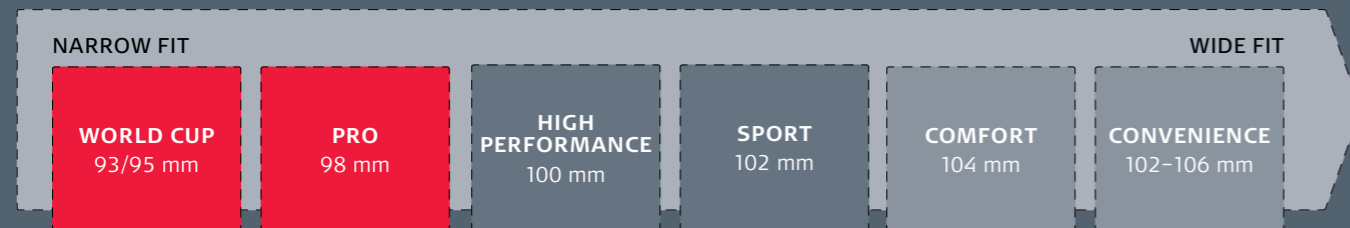

PERFORMANCE

COMFORT

RS LINING

- HIGHEST PERFORMANCE
- MAXIMUM SENSITIVITY

ALACANTARA LINING

- BEST BLEND OF COMFORT AND SENSITIVITY

VELVET MAX

- INSTANTANEOUS COMFORT
- MAXIMUM WARMTH