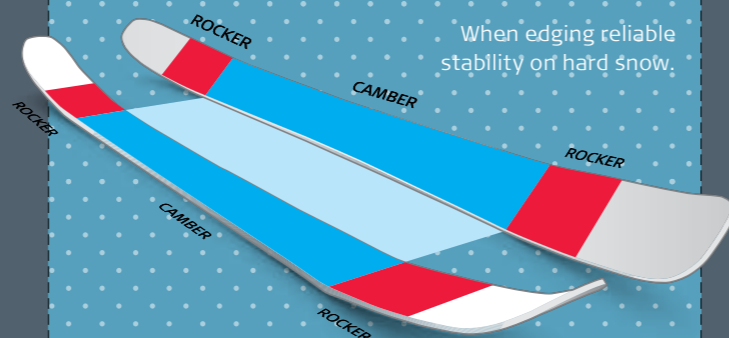

WHERE DO YOU SKI?

ROCKER PROFILE

A MATTER OF FORM

Up until now, the character of a ski has been influenced by three main factors: sidecut, waist width and the flex of the ski. Now, a new distinguishing characteristic is becoming more and more influential: the ski's profile when viewed from the side. In a ski bearing no weight, the profile describes the points of contact with the surface, the preloaded tension between these points, and the profile in front of and behind them. In action this plays a decisive role in determining riding characteristics, and thus the conditions for which a ski is best suited.

ATOMIC LEADS TECHNOLOGICAL PROGRESS WITH THREE CONSTRUCTION PHILOSOPHIES:

The **POWDER ROCKER** for freeskiers, who want perfect lift in powder while still desiring stability on hard snow.

The **ADAPTIVE ROCKER** for All Mountain skiers seeking ultimate versatility. Maximum support in soft snow of any terrain, convincing carving characteristics as well as also stress-free drifting on piste.

The **ACTIVE CAMBER** for on-piste skiers, who expect perfect edge-grip even in the hardest snow conditions.

SOFT SNOW POWDER ROCKER

FLOATATION

When edging reliable stability on hard snow.

Maximum floatation in powder: