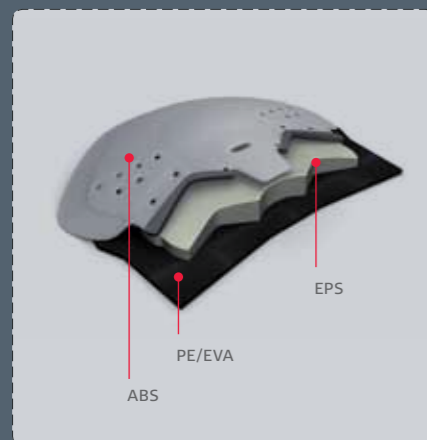

PROTECTORS TECHNOLOGY

LIVE SHIELD

In order to have fun in the snow and perform well it is important to feel well-protected. With the Live Shield protector series Atomic proves that maximum protection, light weight and comfortable fit are not at odds with each other. "Live Shield Max", the latest innovation, successfully combines comfort and maximum safety.

MAXIMUM PROTECTION

"Live Shield Max" and "Live Shield" received the highest certification for back protectors (EN 1621-2).

HARD SHELL

LIVE SHIELD MAX

The ABS shell absorbs impact with its ultralight and shock-absorbing EPS core. The EVA layer ensures optimal padding and fit.