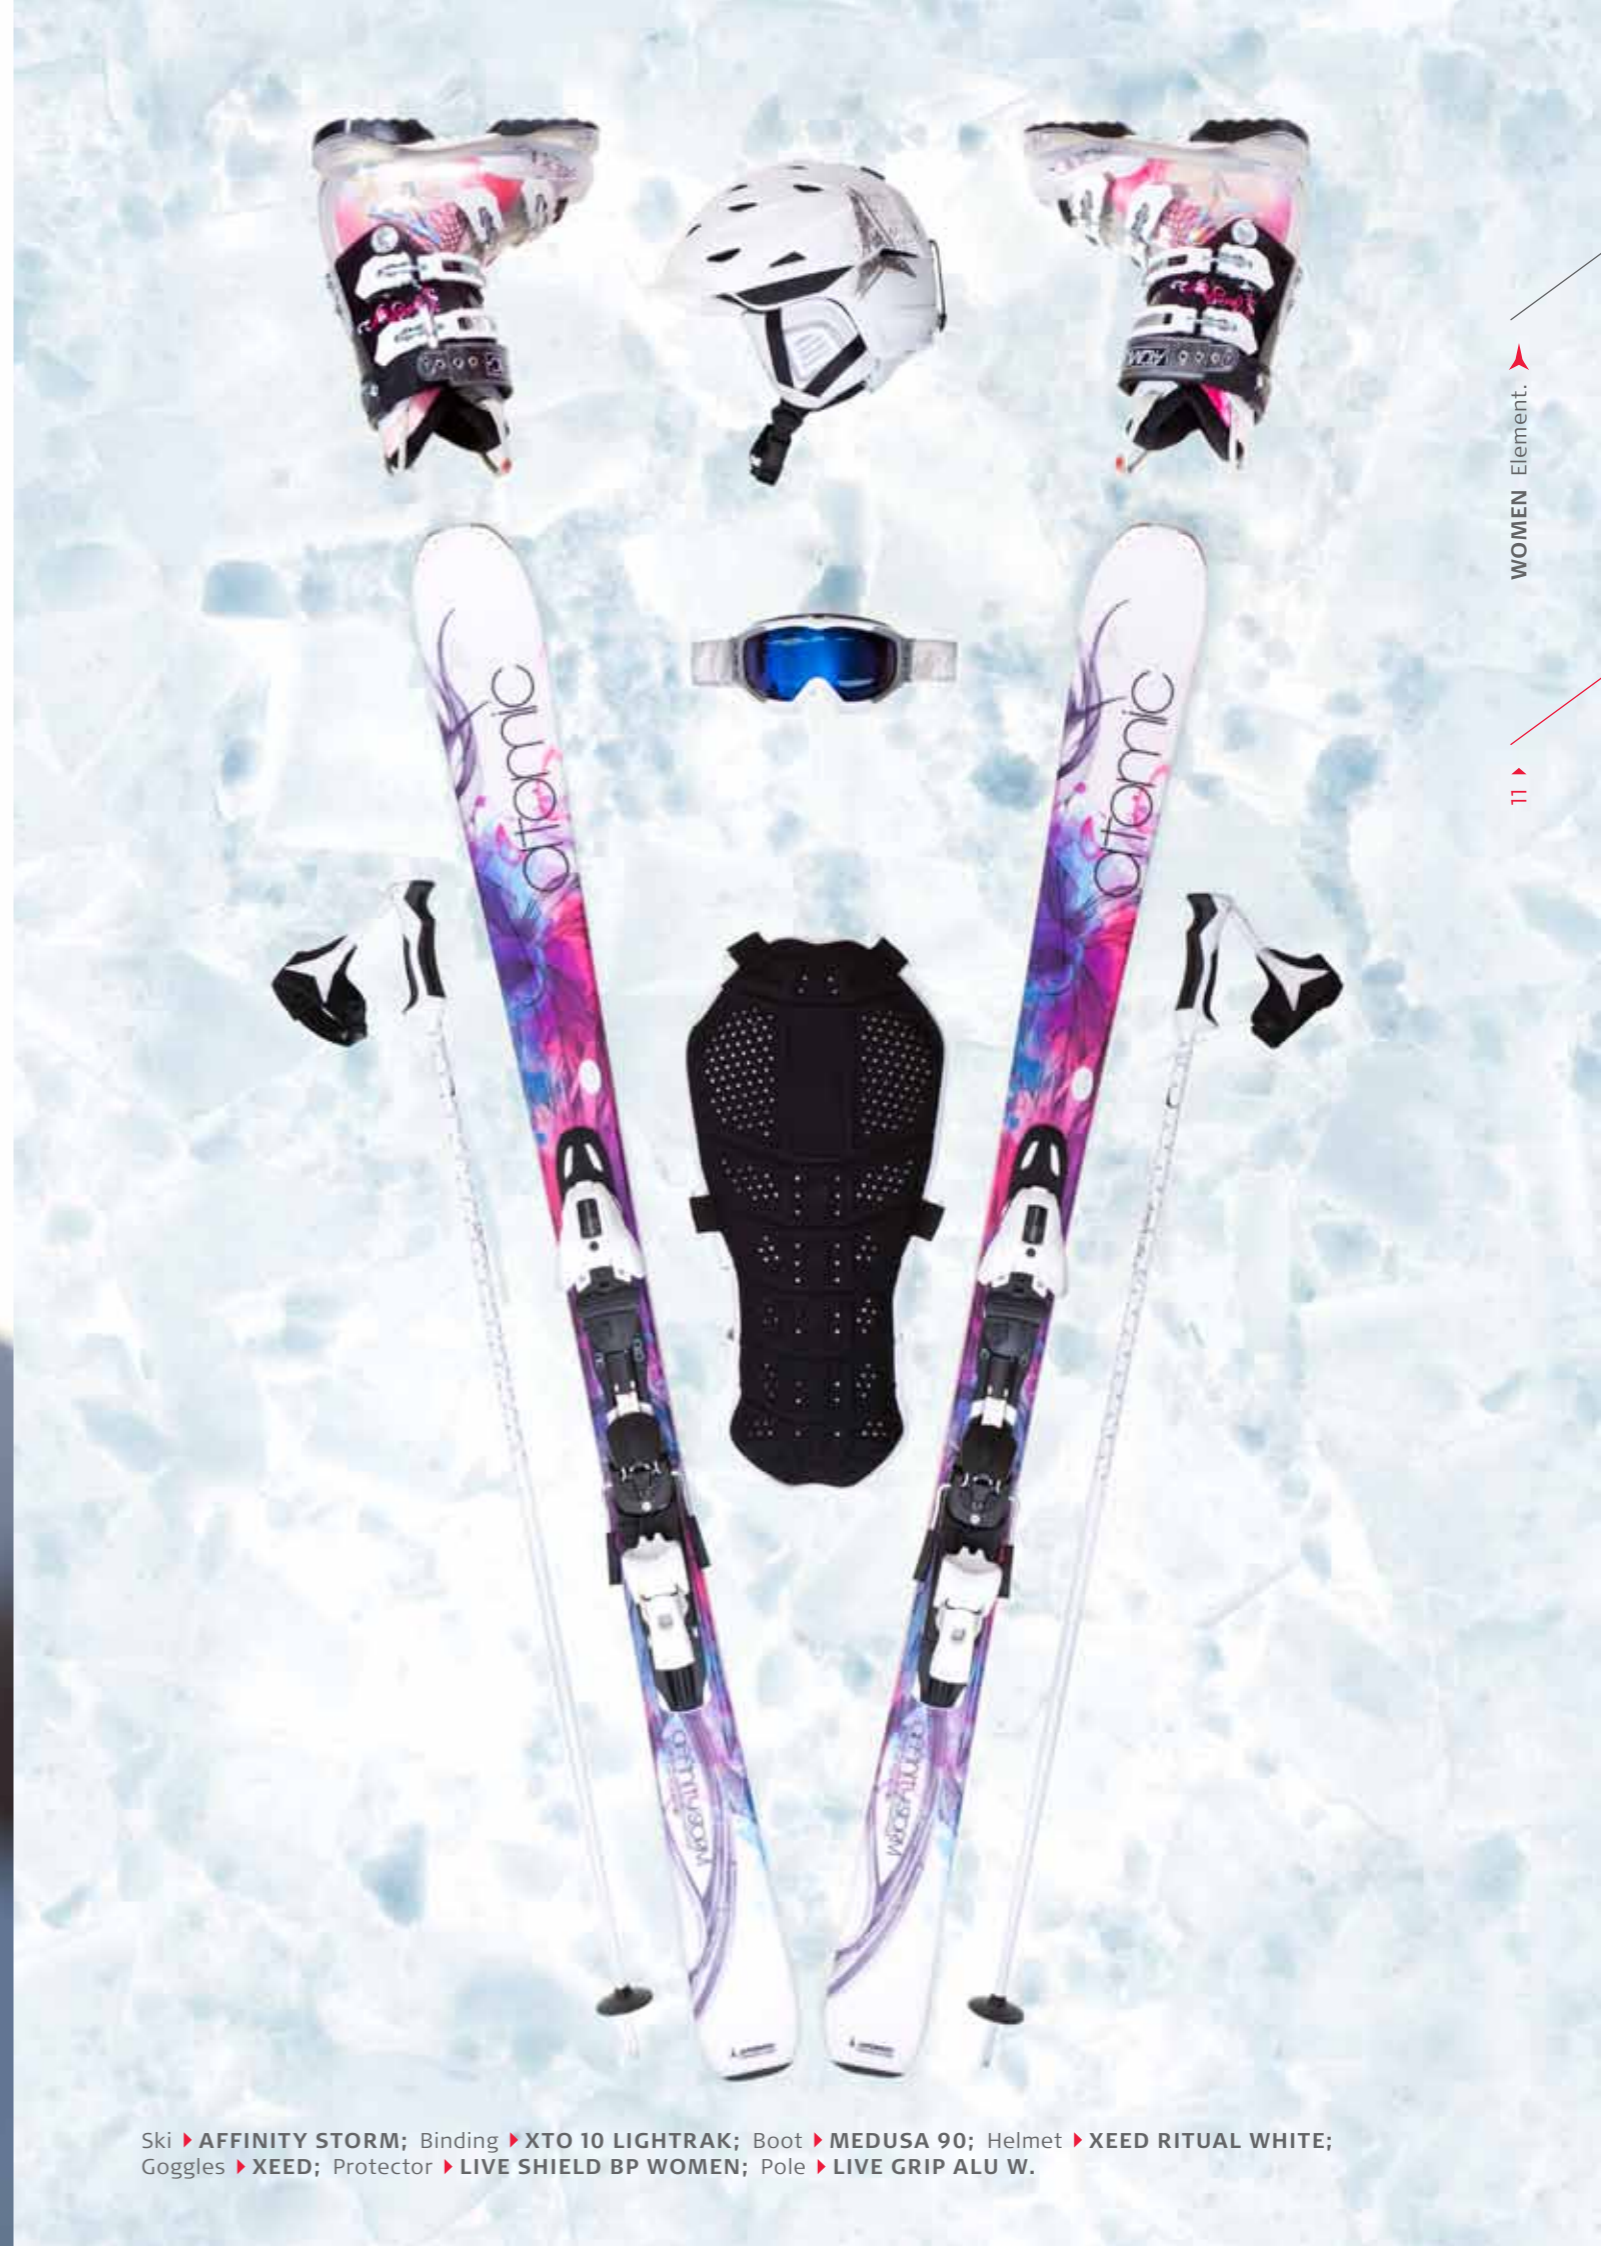

WOMEN Element.

11

Ski AFFINITY STORM; Binding XTO 10 LIGHTRAK; Boot MEDUSA 90; Helmet XEED RITUAL WHITE; Goggles XEED; Protector LIVE SHIELD BP WOMEN; Pole LIVE GRIP ALU W.