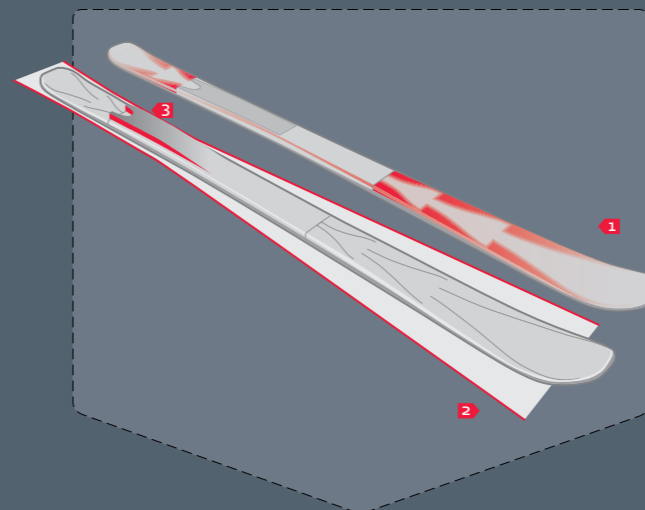

#### D2 VARIO FLEX

THE DOUBLEDECK WITH SELF-ADAPTING FLEX

In the D2 Vario Flex, the elastomer-mounted connection between the upper and the lower deck influences the way the ski flexes according to current skiing speed. At low speeds, the ski is extremely easy to control. The higher the speed, the more dynamically the ski reacts. Its flex builds up progressively and uses the desired rebound to support acceleration out of turns.

#### 1. WOMEN FLEX ZONES

The "Women Flex Zones" specially developed for ladies ensure perfect control and a smooth ride. The flex builds progressively from the center to the tip and the tail of the skis. This makes the skis gradually softer the further the flex zones reach into the shovel and tail. The skis deliver a perfect grip under the binding, boast outstanding turning compliancy and ensure stable tracking even at high speeds. This helps to hone the skiing style of skiers of all levels.

#### 2. V-SHAPE BODY

The "V-Shape Body" of our ladies' ski models promises comfortable handling of the skis. It ensures easy and controlled turns, while the narrow tail allows for easy finishing of turns. The "V-Shape Body" is the ideal ski geometry for precisely carved or relaxedly drifted turns.

#### 3. HEEL LIFT

The "Heel Lift" technology provides a lifted stand in the heel section which helps to relieve pressure from the back and spine. It was developed because women have anatomically a different center of gravity. At the same time it affords a more natural posture on the skis. This ensures ideal control at all speeds for extended skiing fun without running out of steam too fast.