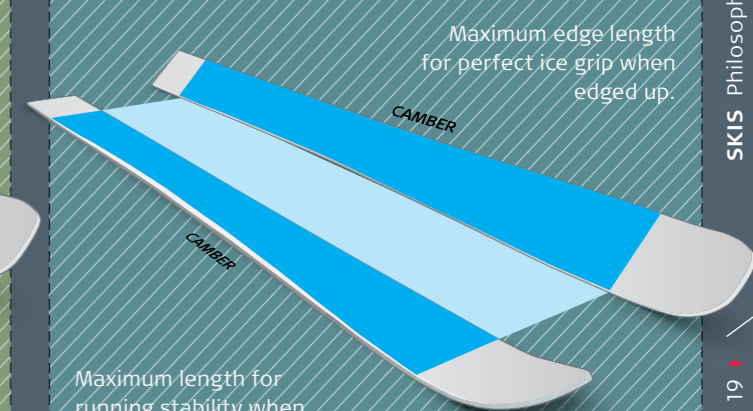

## SOFT SNOW POWDER ROCKER

FLOATATION

When edging reliable stability on hard snow.

Maximum floatation in powder:

## MIXED SNOW ADAPTIVE ROCKER

VERSATILITY

When edged up the ski delivers full contact length.

Slight rise of the tip when the ski is weighted. Easy turning, no edge catching and additional lift in soft snow conditions.

## HARD SNOW ACTIVE CAMBER

STABILITY

Maximum edge length for perfect ice grip when edged up.

Maximum length for running stability when weighted.