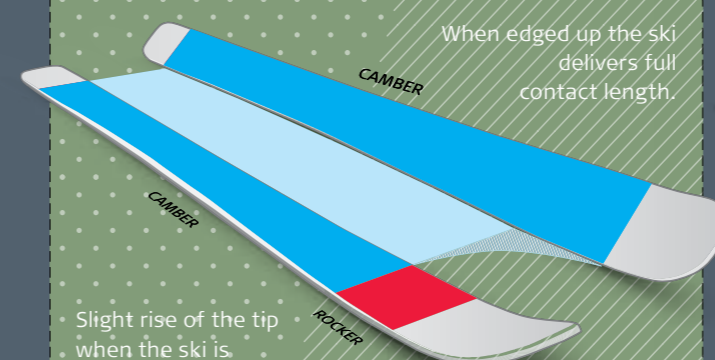

# WHERE DO YOU SKI?

ROCKER PROFILE

A MATTER OF FORM

Up until now, the character of a ski has been influenced by three main factors: sidecut, waist width and the flex of the ski. Now, a new distinguishing characteristic is becoming more and more influential: the ski's profile when viewed from the side. In a ski bearing no weight, the profile describes the points of contact with the surface, the preloaded tension between these points, and the profile in front of and behind them. In action this plays a decisive role in determining riding characteristics, and thus the conditions for which a ski is best suited.

The **ACTIVE CAMBER** for on-piste skiers, who expect perfect edge-grip even in the hardest snow conditions.

## SOFT SNOW POWDER ROCKER

FLOATATION

When edging reliable stability on hard snow.

Maximum floatation in powder:

## MIXED SNOW ADAPTIVE ROCKER

VERSATILITY

When edged up the ski delivers full contact length.

Slight rise of the tip when the ski is weighted. Easy turning, no edge catching and additional lift in soft snow conditions.