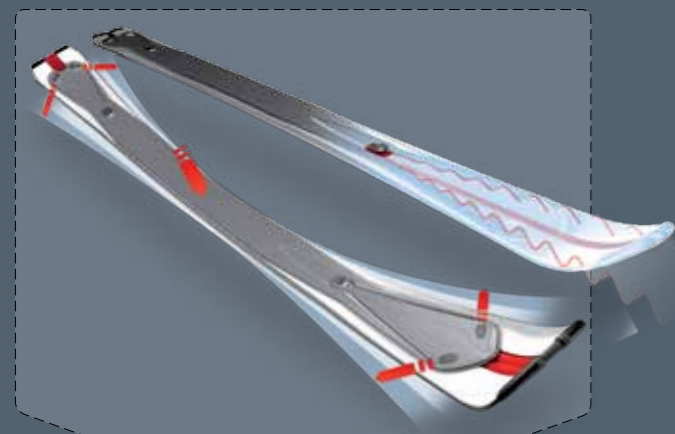

D2 VARIO CUT

THE FIRST SKI WITH VARIABLE SIDECUT AND ADAPTIVE FLEX