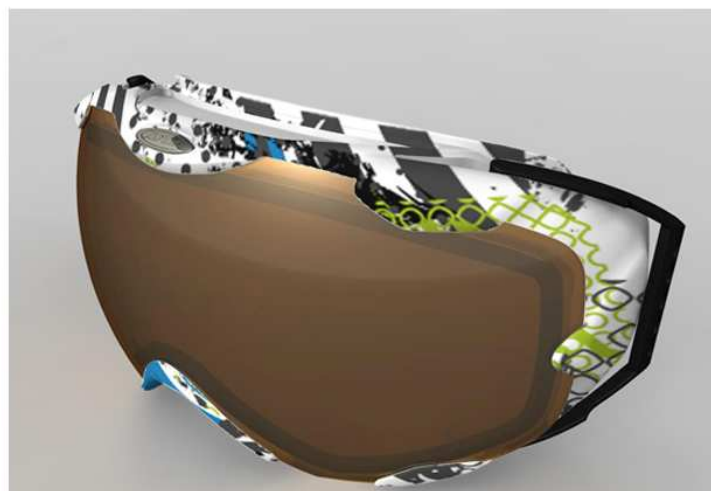

RRP: 139.-€

Delievery (exw): mid to end Oct 2011

A 7082 8 11 white HM sph. Orange / Itm

A 7082 8 31 black mat HM sph. Orange / Itm

A 7082 8 42 yellow multicolour HM sph. Orange