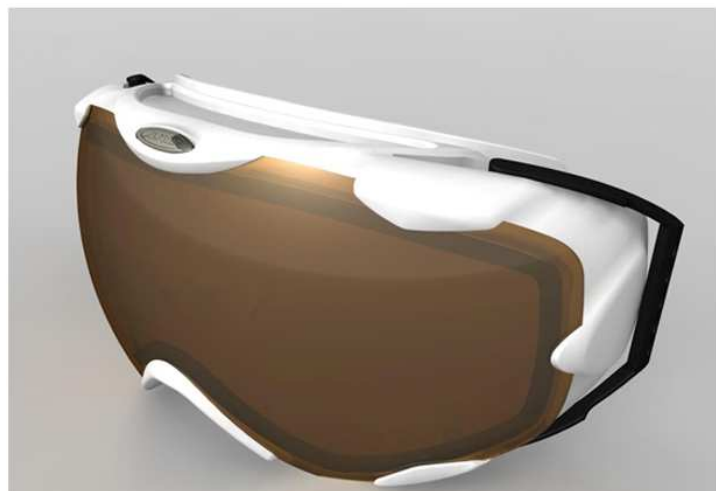

Performance

ALPINA R-Tec (RECON READY GOGGLE)

Device

ALPINA R-Tec (RECON READY GOGGLE)

Remote control – multi purpose

recon
INSTRUMENTS

Easy multi-surface attachment to:

- HELMETS
- GOGGLE STRAPS
- HANDLEBARS
- WRISTS
- APPAREL

WT

WEARABLE TECHNOLOGIES

WT | conference '11

The fusion of innovative technologies for mass-market products

Promotion

ALPINA R-Tec (RECON READY GOGGLE)

RRP: 139.-€

Delievery (exw): mid to end Oct 2011