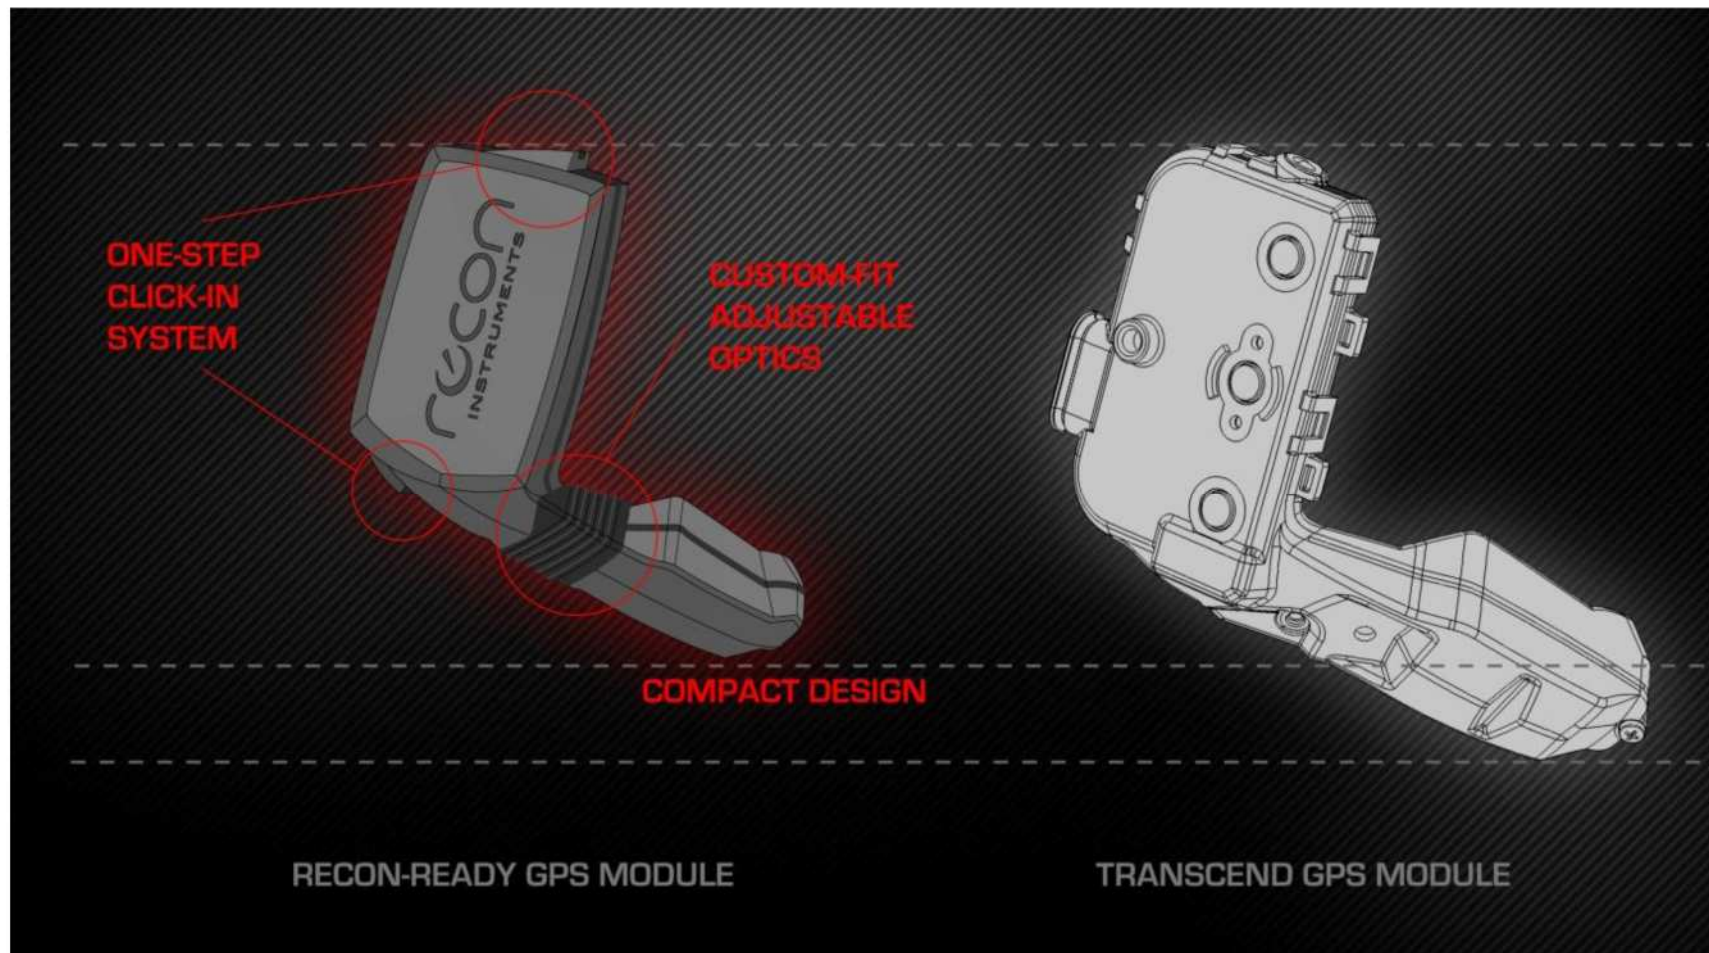

ALPINA R-Tec (RECON READY GOGGLE)

- GPS Technology inside a goggle, an Alpina-goggle
- includes headmountdisplay, battery, interface and additional devices like a camera
- connect it with you smartphone and see incoming sms or who is calling you
- see where the camera is focused to
- see your speed, airtime, altitude, position, navigation, whatever and post your ride on facebook, youtube, twitter or HQonline.reconinstruments
- ALPINA-goggle is Recon-Ready, i.e. Recon-Device has to be purchased separately

Performance

ALPINA R-Tec (RECON READY GOGGLE)

Device

ALPINA R-Tec (RECON READY GOGGLE)

Remote control – multi purpose

recon
INSTRUMENTS

Easy multi-surface attachment to:

- HELMETS
- GOGGLE STRAPS
- HANDLEBARS
- WRISTS
- APPAREL

Remote control

ALPINA R-Tec (RECON READY GOGGLE)

Assembly concept

RECON INSTRUMENTS' TECHNOLOGY 'SNAP-FIT' INTO RECON-READY PARTNER BRAND

Assembling

ALPINA R-Tec (RECON READY GOGGLE)

Packaging

Recon Package