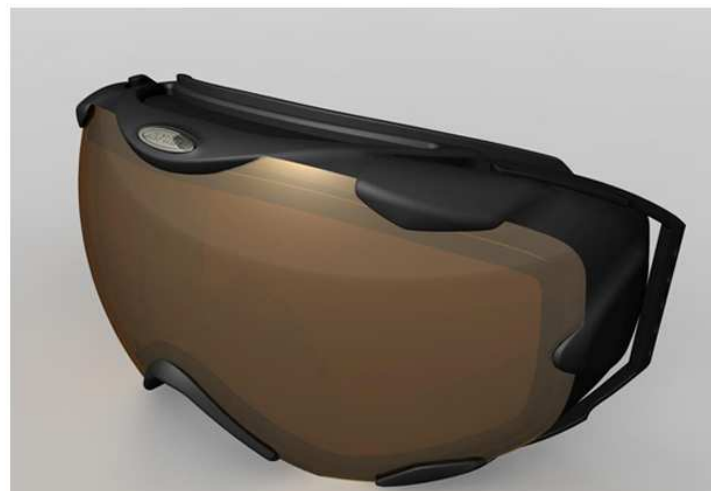

Performance

ALPINA R-Tec (RECON READY GOGGLE)

Device

ALPINA R-Tec (RECON READY GOGGLE)

Remote control – multi purpose

recon
INSTRUMENTS

Easy multi-surface attachment to:

- HELMETS
- GOGGLE STRAPS
- HANDLEBARS
- WRISTS
- APPAREL

WT

WEARABLE TECHNOLOGIES

WT | conference '11

The fusion of innovative technologies for mass-market products

Promotion

ALPINA R-Tec (RECON READY GOGGLE)

RRP: 139.-€

Delievery (exw): mid to end Oct 2011